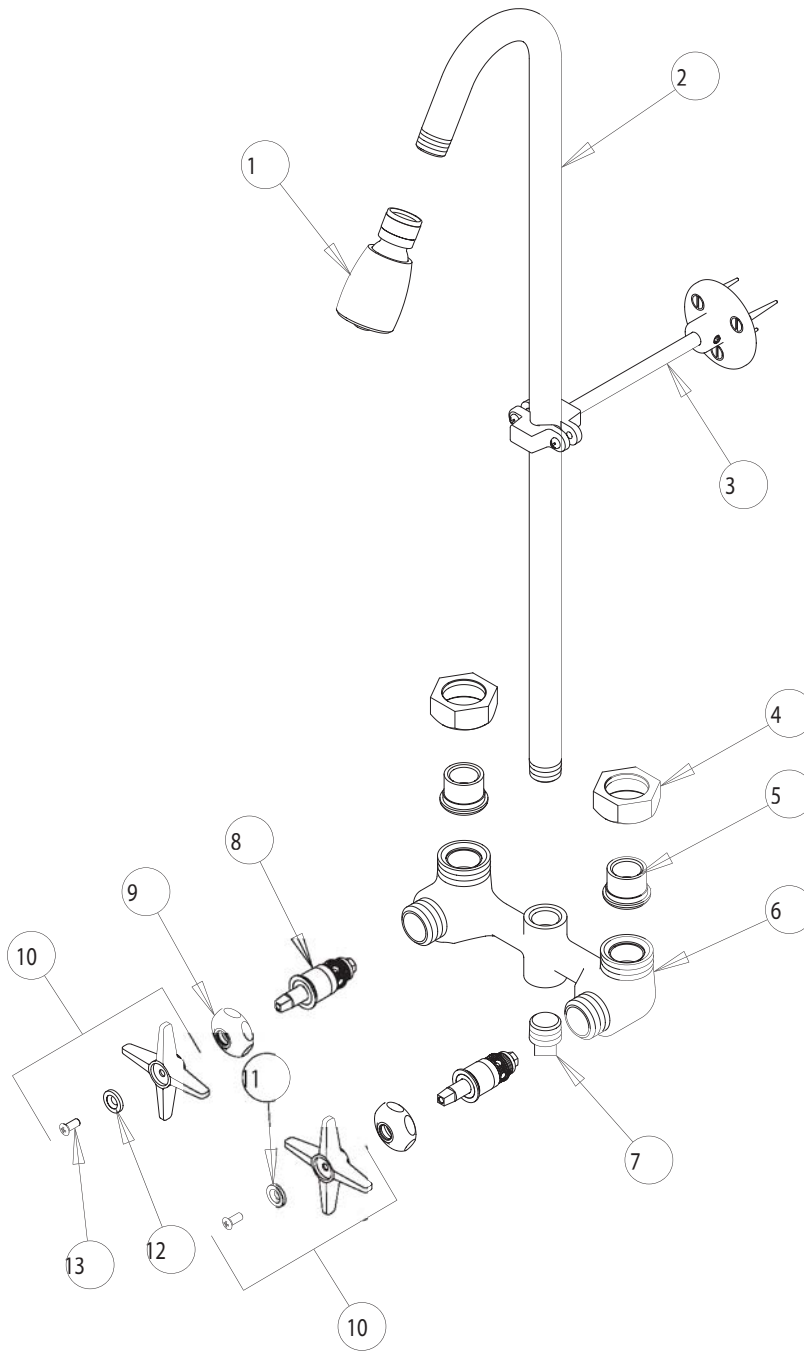

PARTS LIST

BY: SID
CHK'D:

CHICAGO
FAUCETS
a Geberit company

FINISH:
DATE:

AS SPECIFIED
06-24-04

752-CP

752-RCF

ITEM NO.	PART NO.	DESCRIPTION	ITEM NO.	PART NO.	DESCRIPTION
1	620	FOR PARTS SEE 620 SHOWER HEAD	8	217XTLH	SLO-COMPRESSION UNIT (LH)
2	462-122	SPOUT RISER	9	1-214	CAP
3	902-M	PIPE STRAP ASSEMBLY	10	633-PR	4-ARM CROSS HANDLE ASSEMBLY
4	177-002	UNION NUT	11	633-123	INDEX BUTTON (BLUE)
5	177-003	UNION TAILPIECE	12	633-023	INDEX BUTTON (RED)
6	-----	VALVE BODY NOT SOLD SEPARATELY	13	420-010	SCREW
7	234-032	1/2 NPT PLUG			