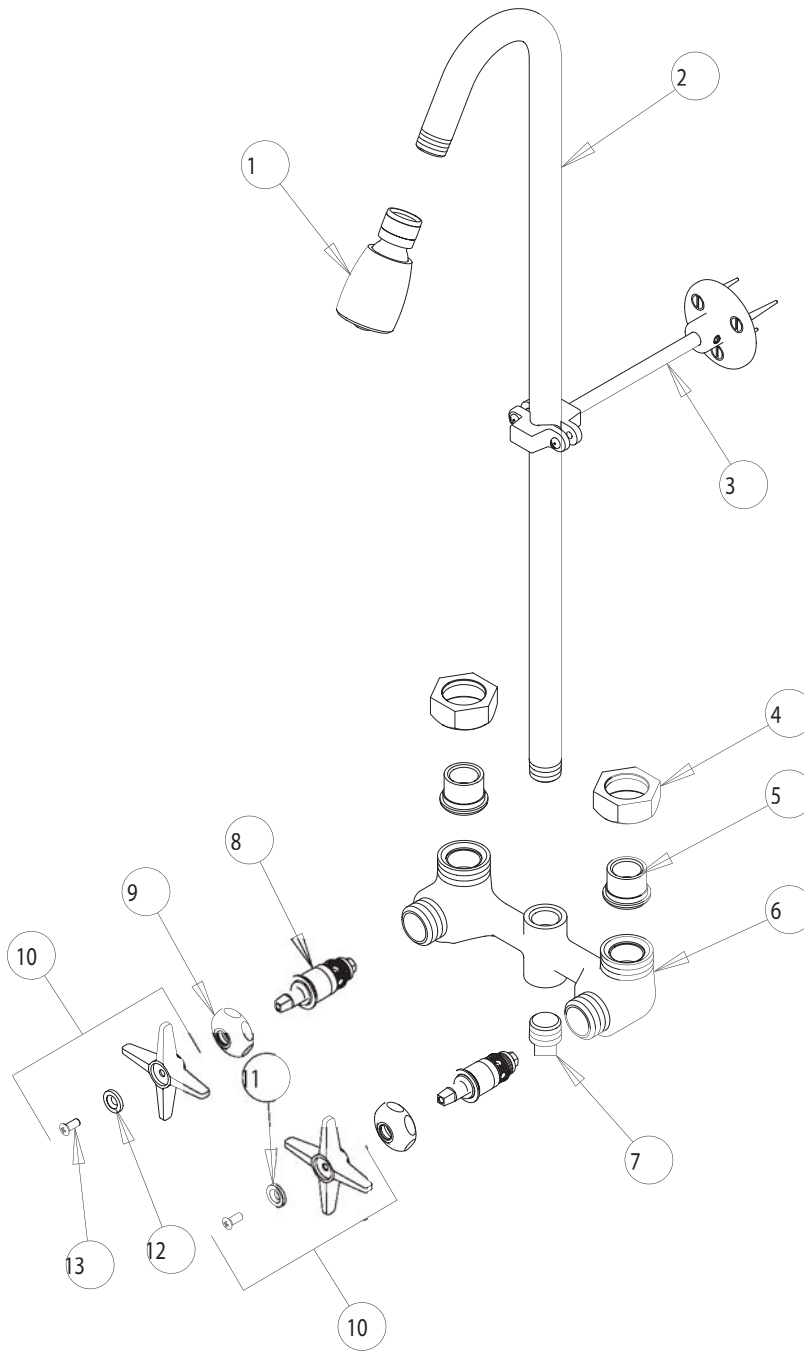

PARTS LIST

BY: SID
CHK'D:

CHICAGO
FAUCETS
a Geberit company

FINISH:
DATE:

AS SPECIFIED
06-24-04

752-CP

752-RCF

ITEM NO.	PART NO.	DESCRIPTION	ITEM NO.	PART NO.	DESCRIPTION
1	620	FOR PARTS SEE 620 SHOWER HEAD	8	217XTLH	SLO-COMPRESSION UNIT (LH)
2	462-122	SPOUT RISER	9	1-214	CAP
3	902-M	PIPE STRAP ASSEMBLY	10	633-PR	4-ARM CROSS HANDLE ASSEMBLY
4	177-002	UNION NUT	11	633-123	INDEX BUTTON (BLUE)
5	177-003	UNION TAILPIECE	12	633-023	INDEX BUTTON (RED)
6	-----	VALVE BODY NOT SOLD SEPARATELY	13	420-010	SCREW
7	234-032	1/2 NPT PLUG			