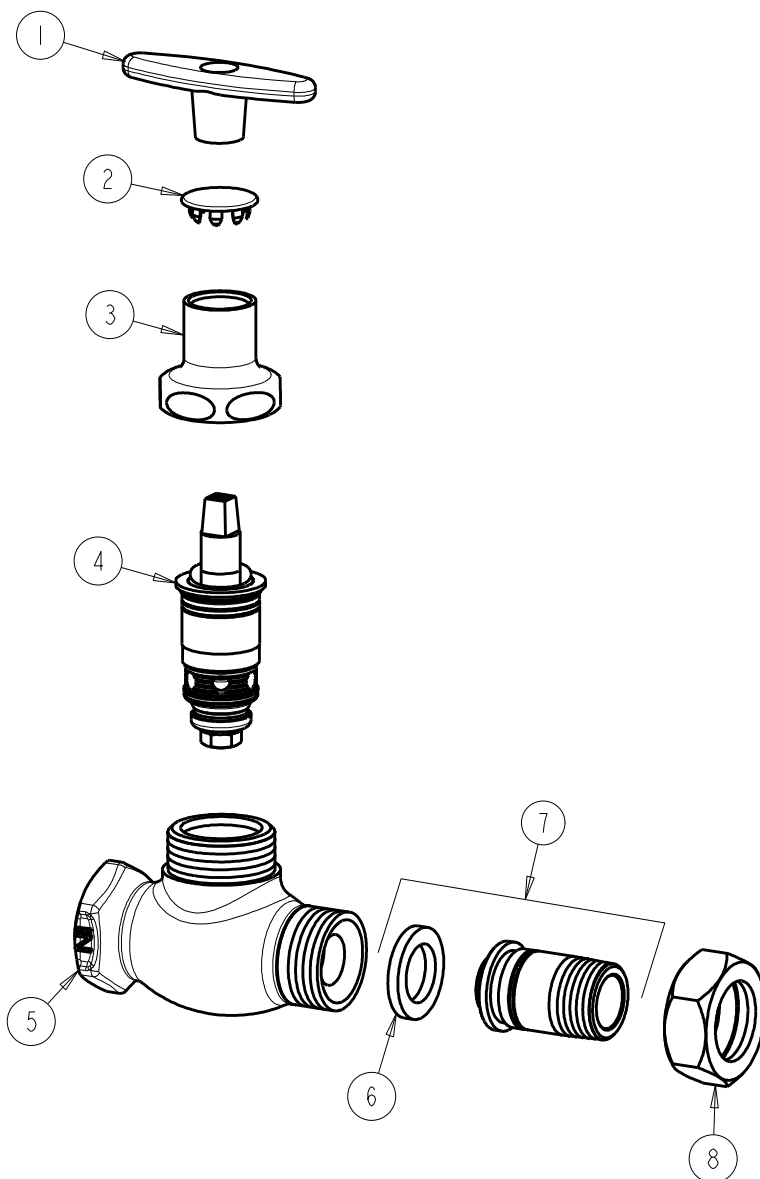

FITTING NO.

699-ABCP

SUBMITTED MODEL NO.

ITEM NO.

FOR TECHNICAL ASSISTANCE
 1-800-TEC-TRUE (1-800-832-8783)

ITEM	PART NO.	DESCRIPTION
1	293-006JKRCF	TEE HANDLE (INCLUDES SCREW)
2	1-144JKCP	BUTTON
3	1-246JKCP	NUT, CAP LOOSE KEY 1-1/8-18 UNEF
4	217-XTLHJKABNF	CARTRIDGE, SLO-COMPRESSION
5	—	BODY (NOT SOLD SEPARATELY)
6	1-011JKNF	WASHER, .97 X .62 X .12
7	625-150KJKABRCF	TAILPIECE w/WASHER
8	625-045JKCP	NUT