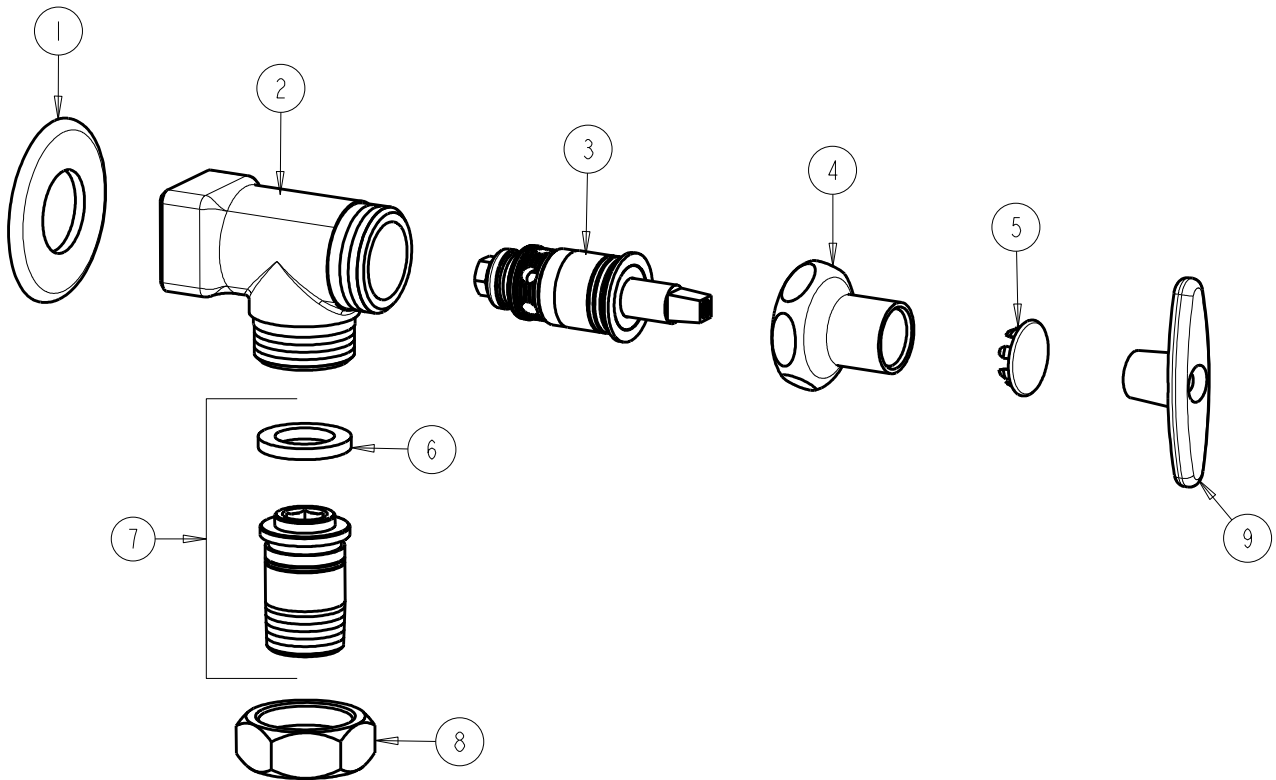

REPAIR PARTS

BY: JAR DATE: 10-25-11
CHK:  REV:

FITTING NO.

698-ABCP

SUBMITTED MODEL NO.

ITEM NO.

ITEM	PART NO.	DESCRIPTION
1	417-019JKCP	FLANGE, 1.94 X .88 X .11
2	—	VALVE BODY (NOT SOLD SEPARATELY)
3	217-XTLHJKABNF	CARTRIDGE, SLO-COMPRESSION
4	1-246JKCP	NUT, CAP LOOSE KEY 1-1/8-18 UNEF
5	1-144JKCP	BUTTON
6	1-011JKNF	WASHER, .97 X .62 X .12
7	625-150KJKABRCF	TAILPIECE
8	625-045JKCP	NUT
9	293-006JKRCF	TEE HANDLE & SCREW