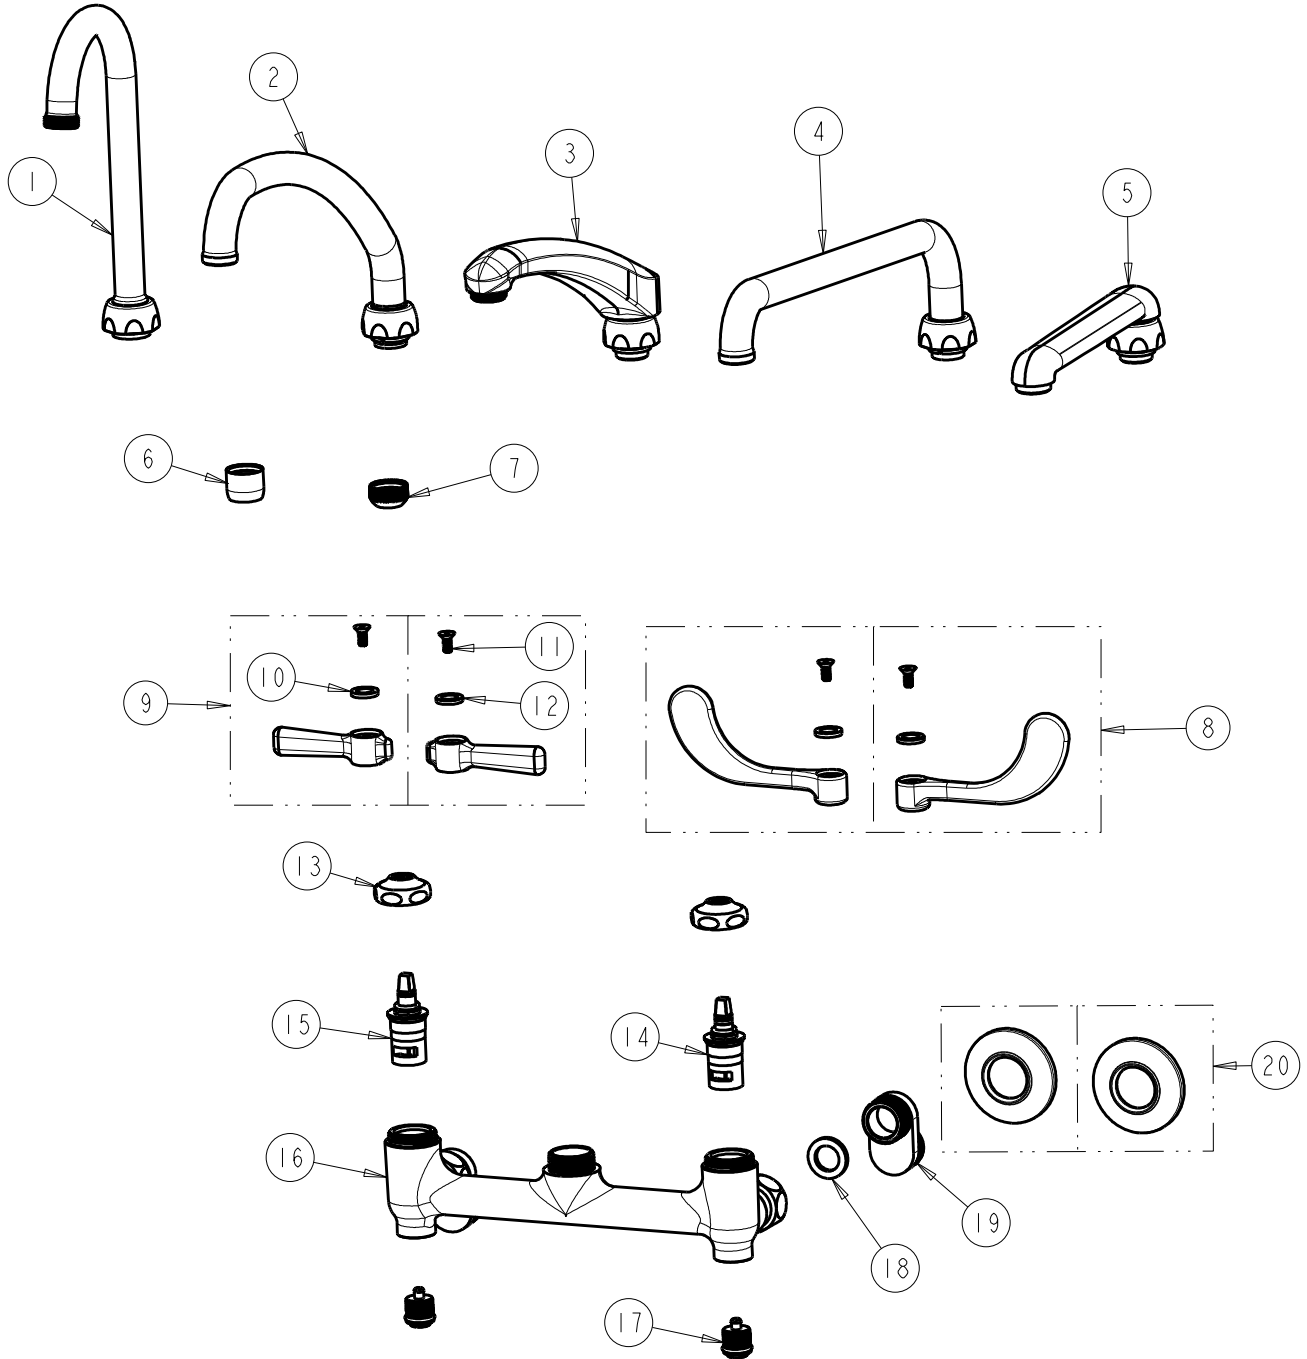

CHICAGO FAUCETS
a Geberit company

2100 South Clearwater Drive
Des Plaines, IL 60018
Phone: 847-803-5000
Fax: 847-803-5454
www.chicagofaucets.com

REPAIR PARTS

BY: JAR DATE: 10-22-13
CHK: *JAR* REV: 11-18-16

FITTING NO.

640-SERIES

SUBMITTED MODEL NO.

ITEM NO.

FOR TECHNICAL ASSISTANCE
1-800-TEC-TRUE (1-800-832-8783)

ITEM	PART NO.	DESCRIPTION	ITEM	PART NO.	DESCRIPTION
1	GN1AJKABCP	SPOUT, GN SPOUT 3-1/2" C-C	11	420-020JKNF	SCREW, 1/8 FLAT HEX HEAD X 1/2
2	L9LEQJAB	SPOUT, 9-1/2 C-C	12	633-123JKNF	INDEX BUTTON (BLUE)
3	L8LEQJAB	SPOUT, CAST 8" C-C	13	1-214JKCP	CAP
4	L12LEQJAB	SPOUT, 12" C-C	14	1-099XKJKABNF	RH CERAMIC CARTRIDGE
5	S6LEQJAB	SPOUT, CAST 6" C-C	15	1-100XKJKABNF	LH CERAMIC CARTRIDGE
6	E35JKABCP	OUTLET, AERATOR 1.5 GPM	16	-----	8" VALVE BODY ASSY
7	E1JKABRCF	OUTLET, QUIXTOP	17	640-003JKNF	KIT, STOP
8	317-PRJKCP	HANDLE, 4" WRISTBLADE (PAIR)	18	1-011JKABNF	RUBBER WASHER
9	369-PRJKCP	HANDLE, 2-3/8" LEVER (PAIR)	19	-----	ARM (NOT SOLD SEPERATELY)
10	633-023JKNF	INDEX BUTTON (RED)	20	640-001JKCP	KIT, FLANGE (2)