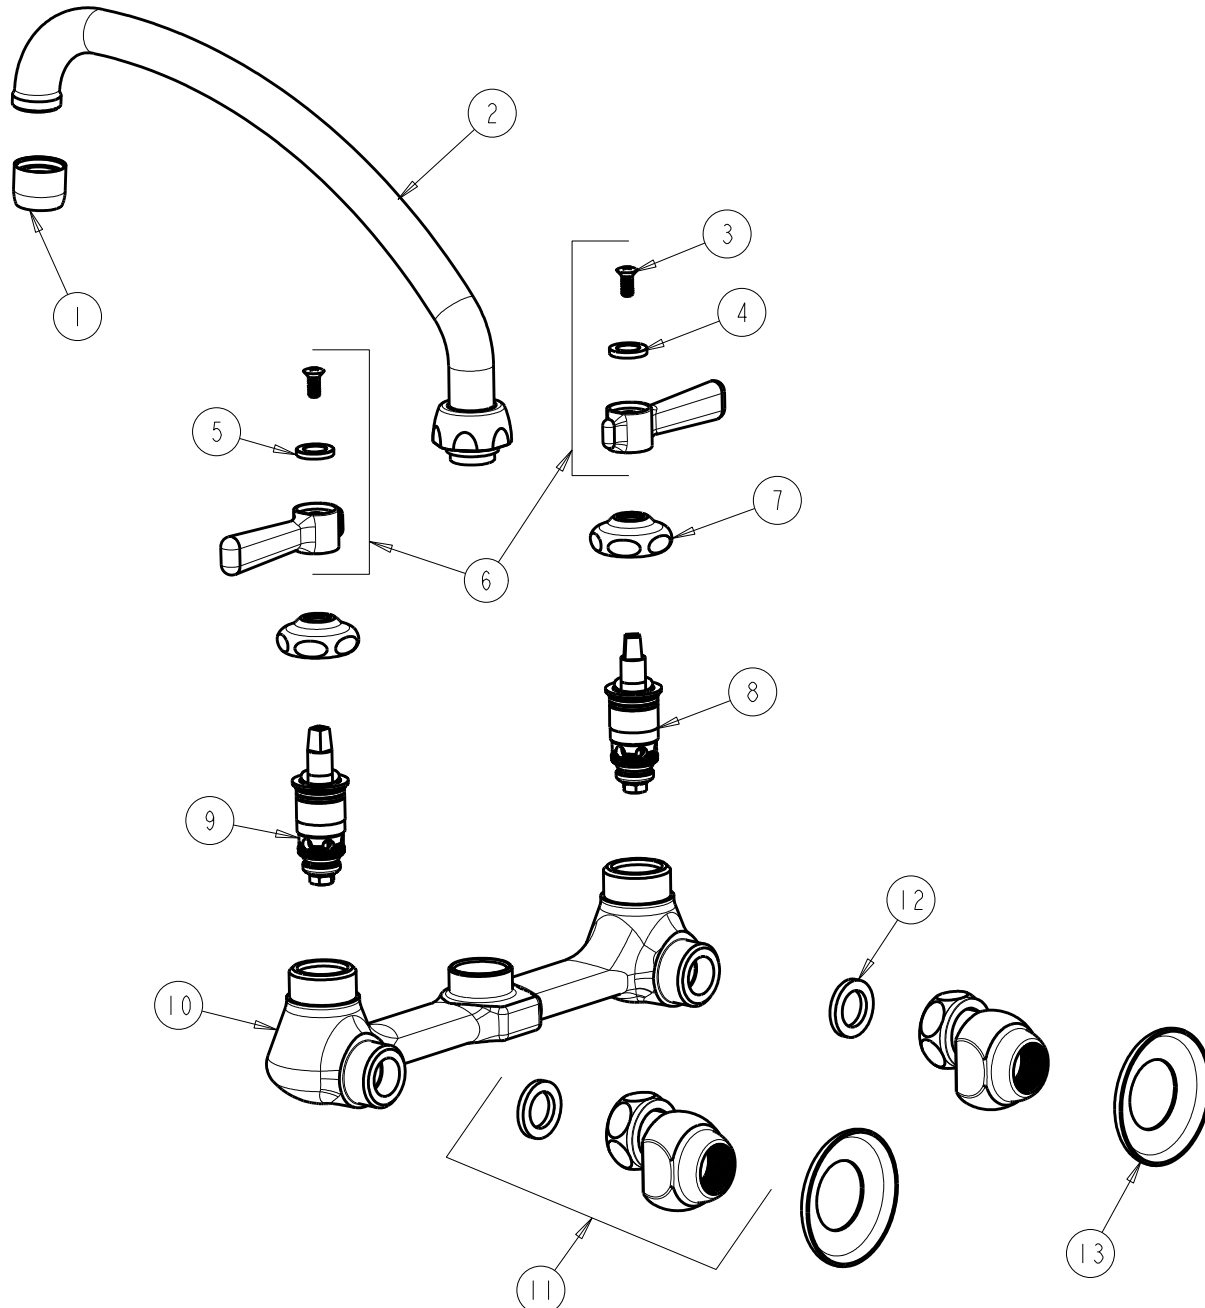

CHICAGO FAUCETS
a Geberit company

2100 South Clearwater Drive
Des Plaines, IL 60018
Phone: 847-803-5000
Fax: 847-803-5454
www.chicagofaucets.com

REPAIR PARTS

FITTING NO.

540-LDL9ABCP

SUBMITTED MODEL NO.

ITEM NO.

FOR TECHNICAL ASSISTANCE
1-800-TEC-TRUE (1-800-832-8783)

BY: SID DATE: 04-20-11
CHK: *[Signature]* REV:

ITEM	PART NO.	DESCRIPTION	ITEM	PART NO.	DESCRIPTION
1	E3JKCP	SOFTFLO AERATOR OUTLET	8	1-100XTJKABNF	QUATURN UNIT (LH)
2	L9LESSE3JKCP	FOR PARTS SEE L9LESSE3JKCP	9	1-099XTJKABNF	QUATURN UNIT (RH)
3	420-010JKRCF	SCREW, 10-32 UNC PH 1/2	10	---	VALVE BODY (NOT SOLD SEPARATELY)
4	633-023JKNF	INDEX BUTTON (RED)	11	GJKCP	'G' ARM (INCLUDES WASHER)
5	633-123JKNF	INDEX BUTTON (BLUE)	12	1-011JKNF	WASHER, .97 X .62 X .12
6	369-PRJKCP	LEVER HANDLE ASSEMBLY (PAIR)	13	1-055JKCP	FLANGE
7	1-214JKCP	CAP			