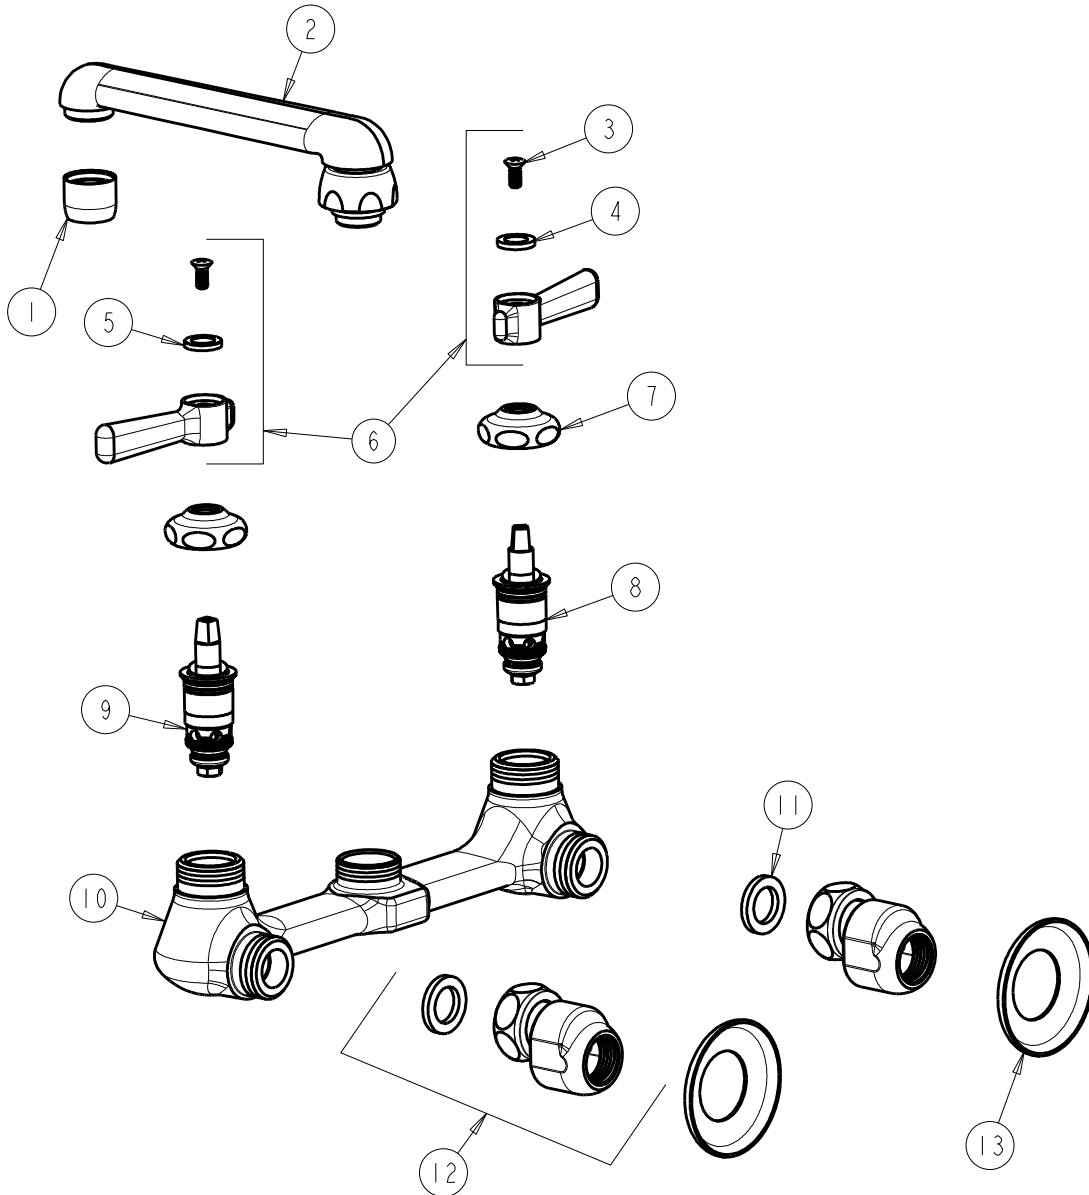

CHICAGO FAUCETS
a Geberit company

2100 South Clearwater Drive
Des Plaines, IL 60018
Phone: 847-803-5000
Fax: 847-803-5454
www.chicagofaucets.com

REPAIR PARTS

FITTING NO.

540-LDE35ABCP

SUBMITTED MODEL NO.

ITEM NO.

FOR TECHNICAL ASSISTANCE
1-800-TEC-TRUE (1-800-832-8783)

BY: JAR DATE: 10-03-11

CHK: *[Signature]* REV:

ITEM	PART NO.	DESCRIPTION	ITEM	PART NO.	DESCRIPTION
1	E35JKCP	SOFTFLO AERATOR 1.5 GPM	8	1-100XTJKABNF	QUATURN UNIT (LH)
2	S6LESSE3JKCP	SPOUT	9	1-099XTJKABNF	QUATURN CARTRIDGE (RH)
3	420-010JKRCF	SCREW, 10-32 UNC PH 1/2	10	---	VALVE BODY (NOT SOLD SEPARATELY)
4	633-023JKNF	INDEX BUTTON (RED)	11	1-011JKNF	WASHER, .97 X .62 X .12
5	633-123JKNF	INDEX BUTTON (BLUE)	12	GJKABCP	ARM ASSEMBLY WITH WASHER
6	369-PRJKCP	LEVER HANDLE ASSEMBLY (PAIR)	13	1-055JKCP	FLANGE
7	1-214JKCP	CAP			