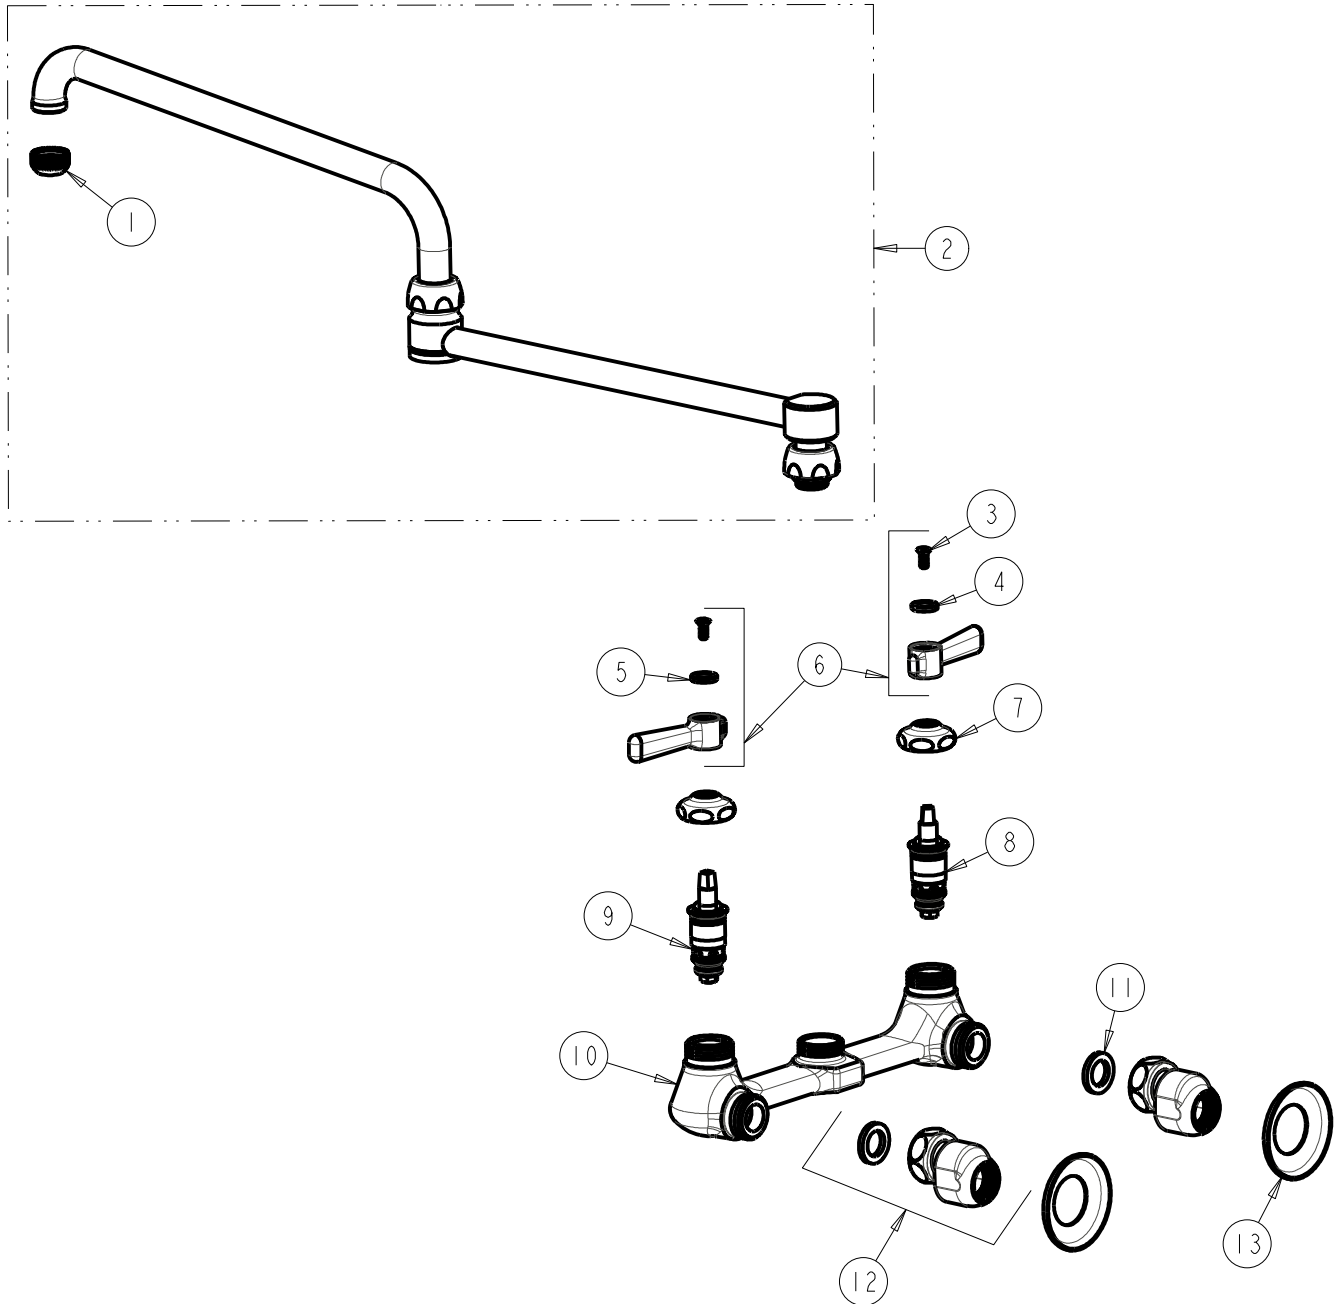

REPAIR PARTS

BY: JAR DATE: 01-11-13

CHK: *JAR* REV:

FITTING NO.

540-LDDJ24ABCP

SUBMITTED MODEL NO.

ITEM NO.

ITEM	PART NO.	DESCRIPTION	ITEM	PART NO.	DESCRIPTION
1	E1JKABRCF	QUIXTOP OUTLET	8	1-100XTJKABNF	QUATURN CARTRIDGE (LH)
2	DJ24JKABCP	SPOUT	9	1-099XTJKABNF	QUATURN CARTRIDGE (RH)
3	420-010JKRCF	SCREW, 10-32 UNC PH 1/2	10	----	VALVE BODY (NOT SOLD SEPARATELY)
4	633-023JKNF	INDEX BUTTON (RED)	11	1-011JKNF	WASHER, .97 X .62 X .12
5	633-123JKNF	INDEX BUTTON (BLUE)	12	GJKABCP	ARM ASSEMBLY w/WASHER
6	369-PRJKCP	LEVER HANDLE ASSEMBLY (PAIR)	13	1-055JKCP	FLANGE
7	1-214JKCP	CAP			