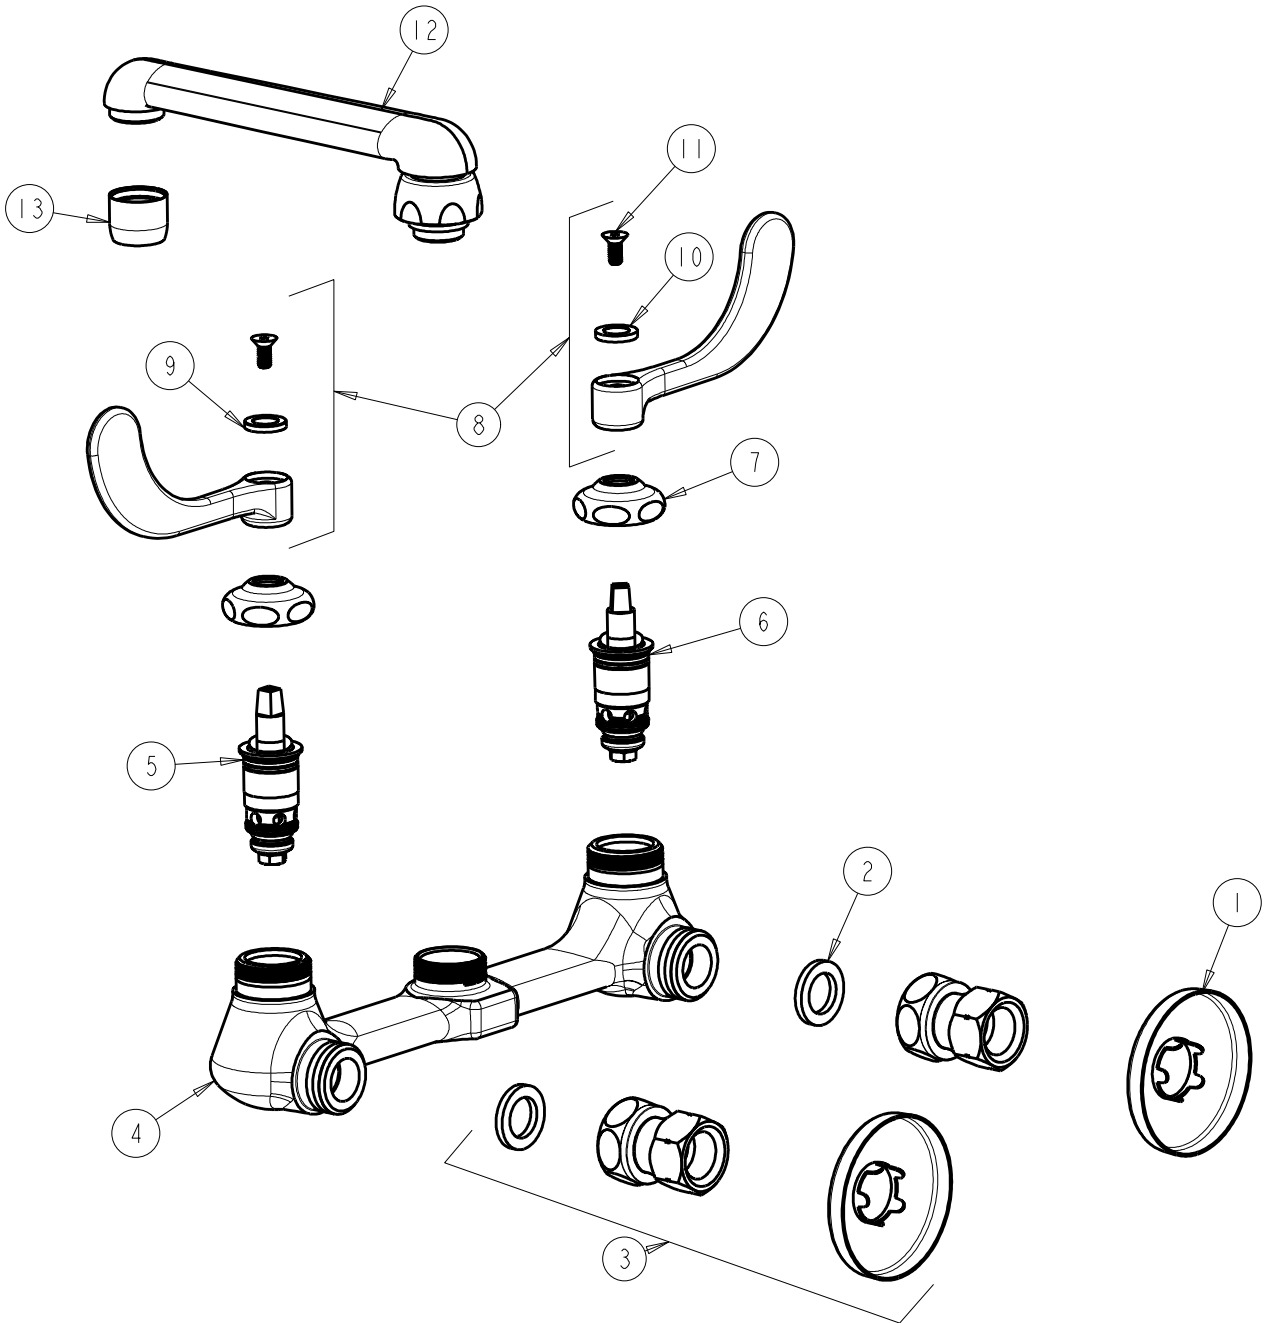

CHICAGO FAUCETS
a Geberit company

2100 South Clearwater Drive
Des Plaines, IL 60018
Phone: 847-803-5000
Fax: 847-803-5454
www.chicagofaucets.com

REPAIR PARTS

FITTING NO.

540-LD317WXFABCP

SUBMITTED MODEL NO.

ITEM NO.

BY: SID DATE: 08-08-18

CHK: *[Signature]* REV:

FOR TECHNICAL ASSISTANCE
1-800-TEC-TRUE (1-800-832-8783)

ITEM	PART NO.	DESCRIPTION	ITEM	PART NO.	DESCRIPTION
1	749-016JKCP	FLANGE	8	317-PRJKCP	HANDLE, 4" WRISTBLADE (PAIR)
2	1-011JKABNF	WASHER, .97 X .62 X .12	9	633-123JKNF	INDEX BUTTON (BLUE)
3	WXFJKABCP	ADAPTER, FLANGE & WASHER ASSY.	10	633-023JKNF	INDEX BUTTON (RED)
4	-----	VALVE BODY (NOT SOLD SEPARATELY)	11	420-020JKNF	SCREW, 1/8 FLAT HEX HEAD X 1/2
5	1-099XTJKABNF	QUATURN CARTRIDGE (RH)	12	S6LEOJKAB	SPOUT, CAST 6" C-C
6	1-100XTJKABNF	QUATURN CARTRIDGE (LH)	13	E3JKABCP	OUTLET, AERATOR 2.2 GPM
7	1-214JKCP	CAP			