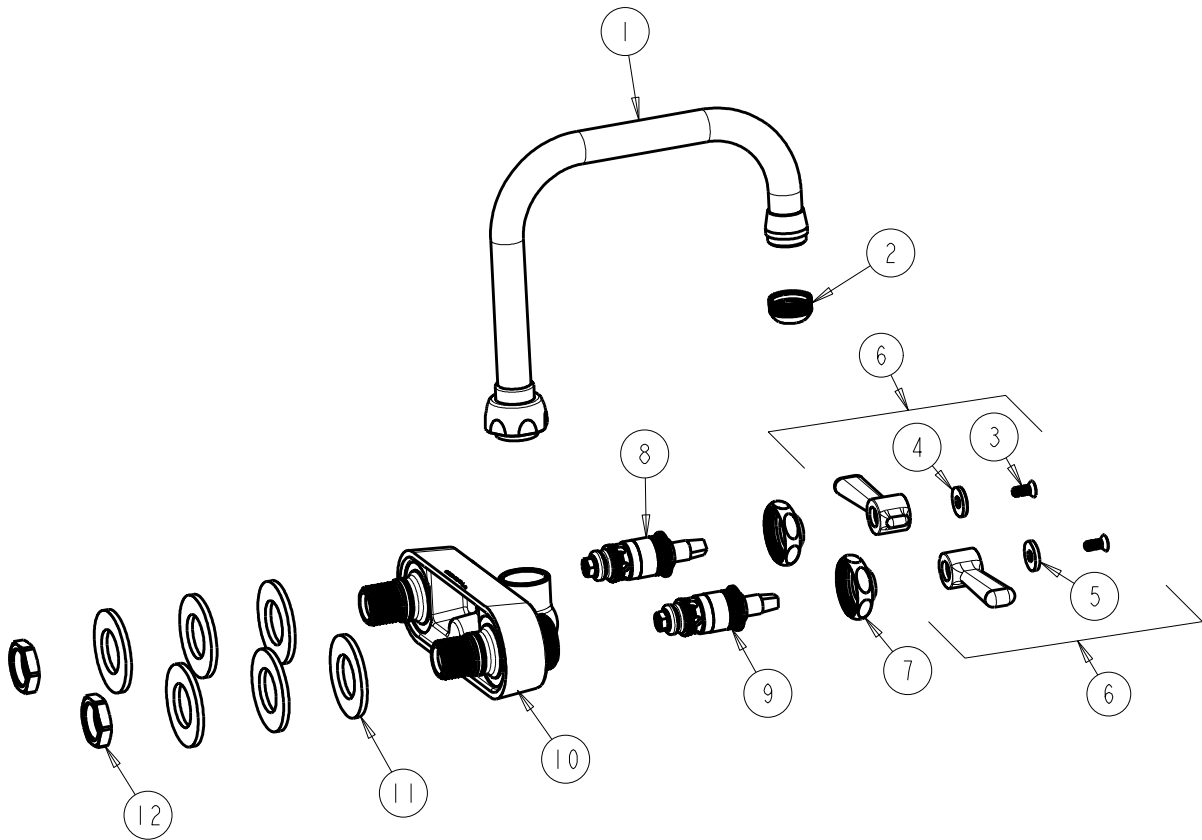

CHICAGO FAUCETS
a Geberit company

2100 South Clearwater Drive
Des Plaines, IL 60018
Phone: 847-803-5000
Fax: 847-803-5454
www.chicagofaucets.com

FOR TECHNICAL ASSISTANCE
1-800-TEC-TRUE (1-800-832-8783)

REPAIR PARTS

BY: JAR DATE: 10-24-11
CHK: *JAR* REV:

FITTING NO.

521-ABCP

SUBMITTED MODEL NO.

ITEM NO.

ITEM	PART NO.	DESCRIPTION
1	DB6AJKCP	SPOUT
2	E1JKRCF	QUIXTOP OUTLET
3	420-010JKRCF	SCREW, 10-32 UNC PH 1/2
4	633-123JKNF	INDEX BUTTON (BLUE)
5	633-023JKNF	INDEX BUTTON (RED)
6	369-PRJKCP	LEVER HANDLE ASSEMBLY (PAIR)
7	1-214JKCP	CAP
8	1-100XTJKABNF	QUATURN CARTRIDGE (LH)
9	1-099XTJKABNF	QUATURN CARTRIDGE (RH)
10	----	VALVE BODY (NOT SOLD SEPERATELY)
11	521-005JKNF	STEEL WASHER
12	49-004JKRBF	LOCKNUT