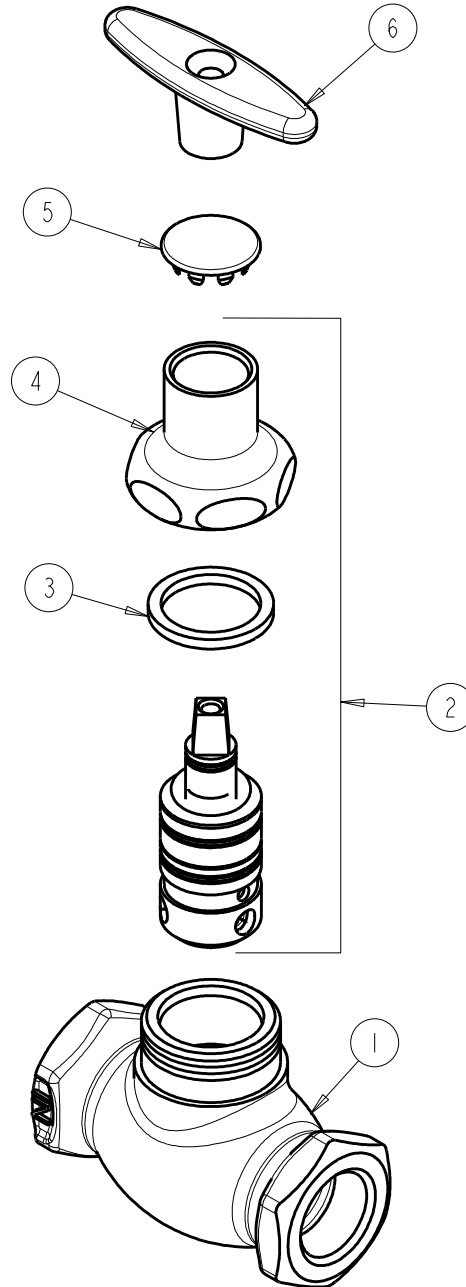

**REPAIR  
PARTS**

BY: SID DATE: 10-18-11

CHK: *[Signature]* REV:

FITTING NO.

**45-LKCABCP**

SUBMITTED MODEL NO.

ITEM NO.

ITEM	PART NO.	DESCRIPTION
1	---	BODY (NOT SOLD SEPARATELY)
2	376-CXJKABNF	SLO-COMP INTEGRAL CHECK UNIT
3	1-043JKNF	GASKET, CAP 1 X .80 X .09
4	1-246JKCP	NUT, CAP LOOSE KEY 1-1/8-18 UNEF
5	1-144JKCP	BUTTON
6	293-006JKRCF	TEE HANDLE & SCREW