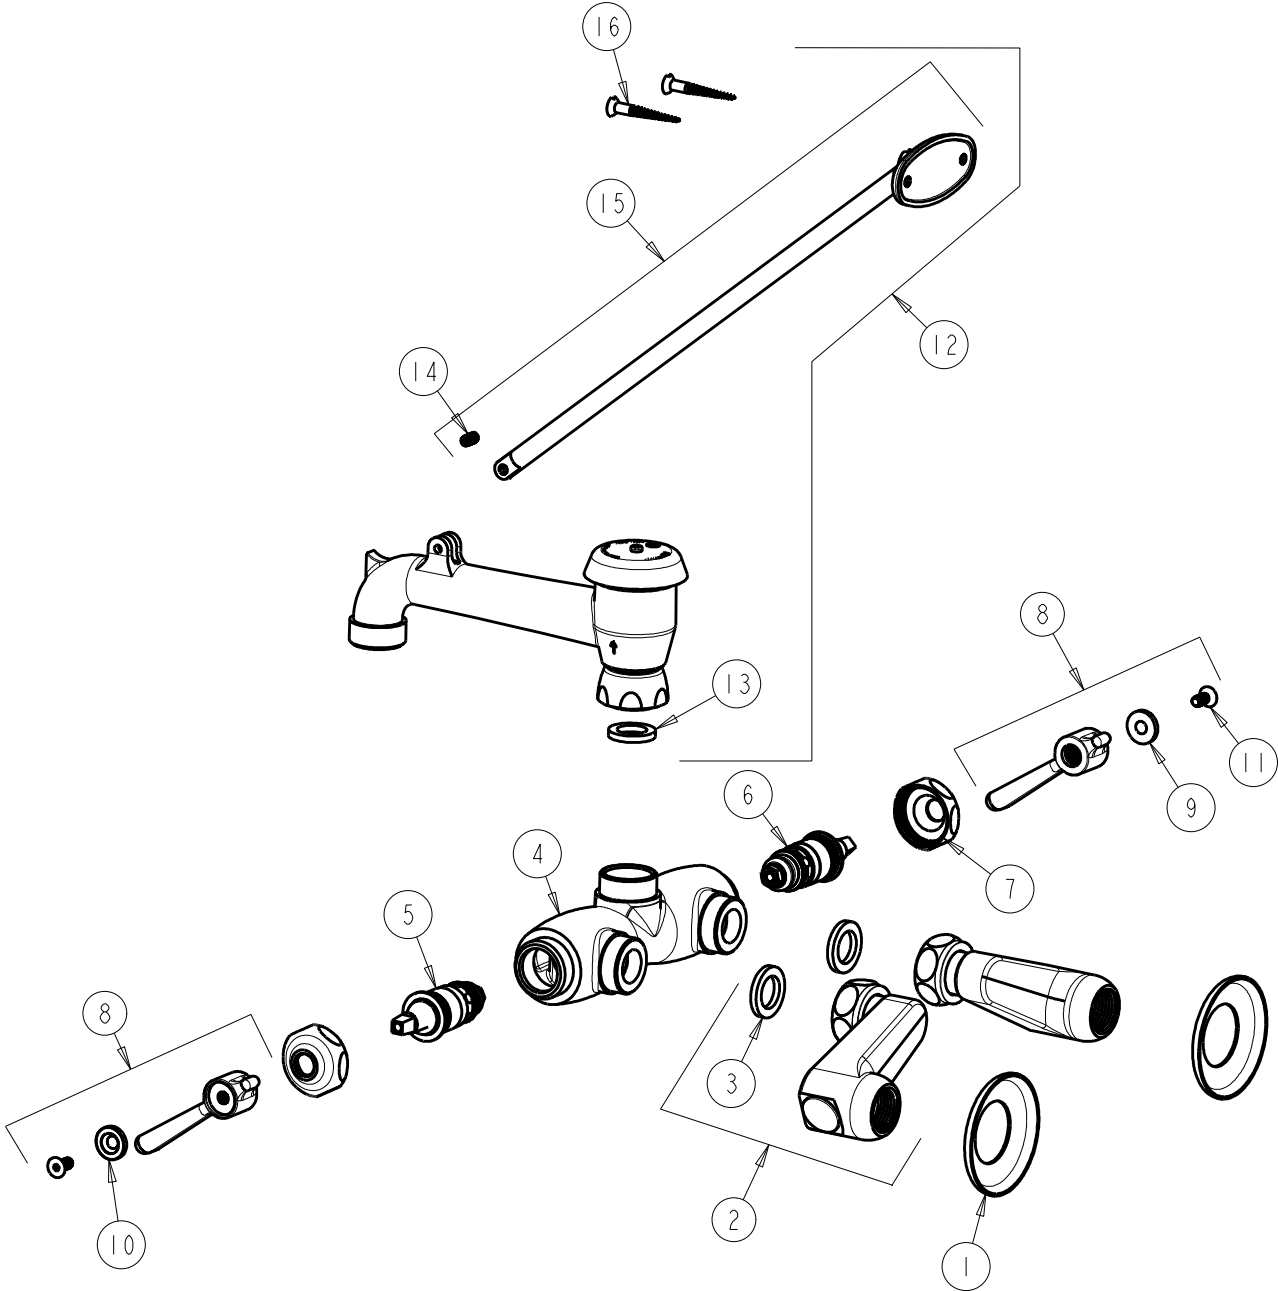

CHICAGO FAUCETS

a Geberit company

2100 South Clearwater Drive
Des Plaines, IL 60018
Phone: 847-803-5000
Fax: 847-803-5454
www.chicagofaucets.com

REPAIR PARTS

FITTING NO.

445-VBRRCF

SUBMITTED MODEL NO.

BY: SID DATE: 10-14-11

CHK: *AK* REV: 02-04-15

ITEM NO.

FOR TECHNICAL ASSISTANCE
1-800-TEC-TRUE (1-800-832-8783)

ITEM	PART NO.	DESCRIPTION	ITEM	PART NO.	DESCRIPTION
1	1-055JKCP	FLANGE	9	633-023JKNF	INDEX BUTTON (RED)
2	RJKABRCF	SUPPLY ARM WITH BUILT-IN SHUT-OFF	10	633-123JKNF	INDEX BUTTON (BLUE)
3	1-011JKABNF	WASHER, .97 X .62 X .12	11	420-020JKNF	SCREW, 1/8 FLAT HEX HEAD X 1/2
4	-----	VALVE BODY (NOT SOLD SEPARATELY)	12	897-SJKRCF	VB SPOUT w/ BRACE ROD
5	1-099XTJKABNF	QUATURN CARTRIDGE (RH)	13	340-004JKABNF	CELCON WASHER
6	1-100XTJKABNF	QUATURN CARTRIDGE (LH)	14	665-116JKNF	SET SCREW
7	1-214JKCP	CAP	15	897-018KJKCP	BRACE ROD ASSEMBLY 12"
8	369-PRJKCP	HANDLE, 2-3/8" LEVER (PAIR)	16	173-006JKCP	FLAT HEAD WOOD SCREW