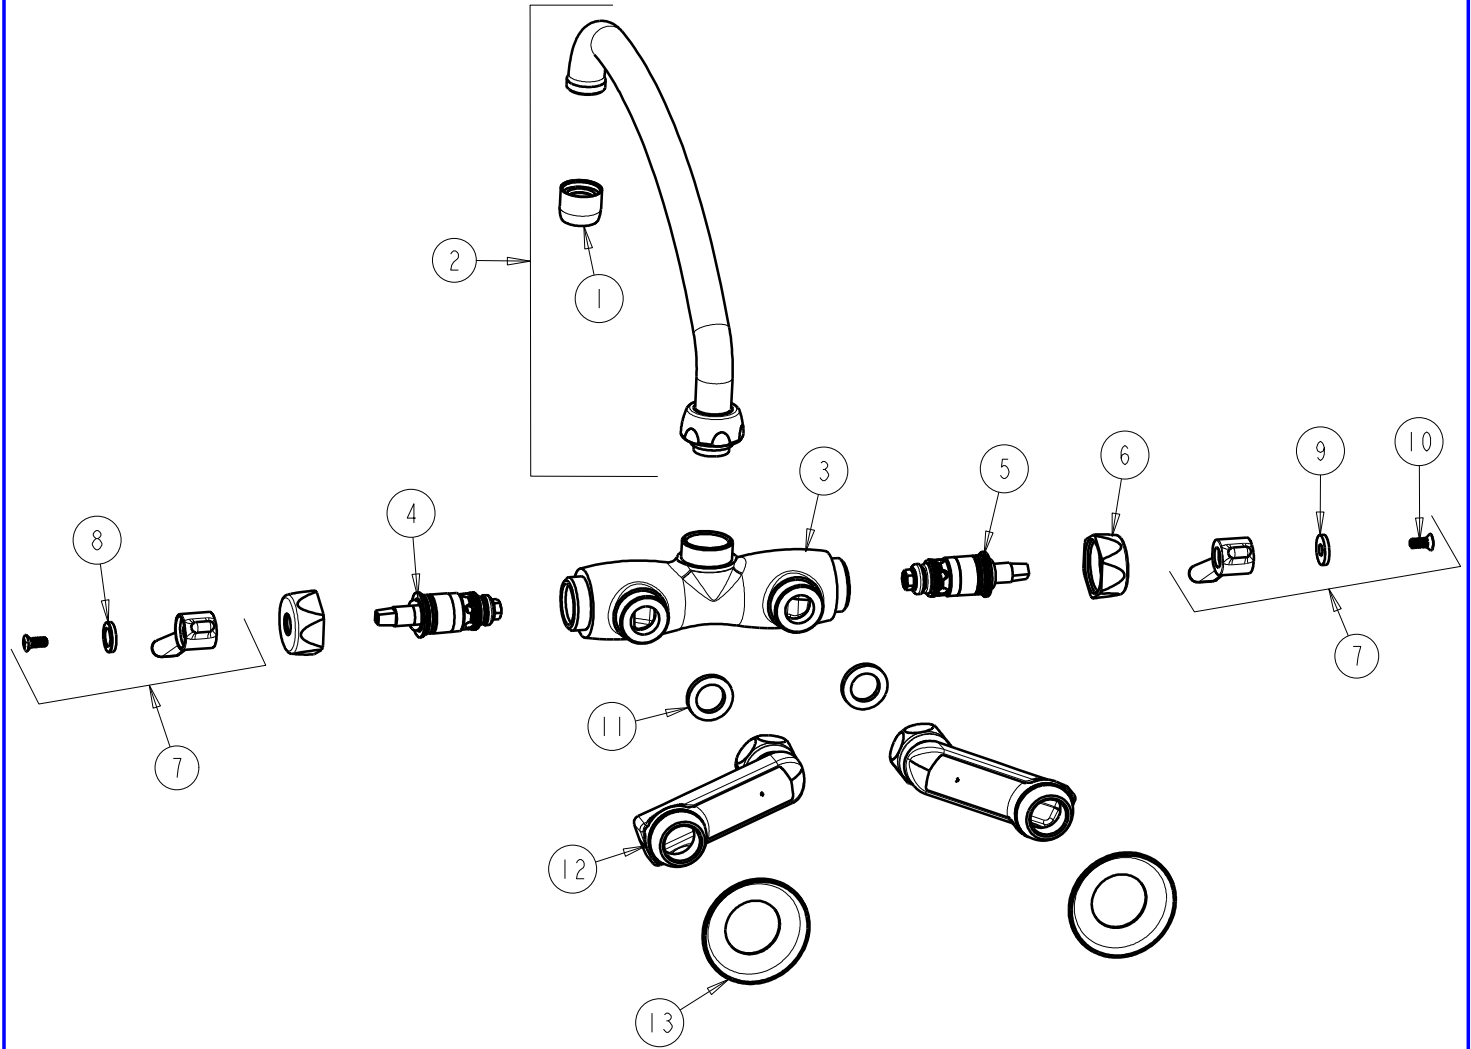

CHICAGO FAUCETS
a Geberit company

2100 South Clearwater Drive
Des Plaines, IL 60018
Phone: 847-803-5000
Fax: 847-803-5454
www.chicagofaucets.com

REPAIR PARTS

FITTING NO.

445-L9ABCP

SUBMITTED MODEL NO.

ITEM NO.

BY: SID DATE: 05-12-09

CHK: *[Signature]* REV: 09-10-10

FOR TECHNICAL ASSISTANCE
1-800-TEC-TRUE (1-800-832-8783)

ITEM	PART NO.	DESCRIPTION	ITEM	PART NO.	DESCRIPTION
1	E3JKCP	SOFTFLO AERATOR OUTLET	8	633-123JKNF	INDEX BUTTON (BLUE)
2	L9JKCP	FOR PARTS SEE L9JKCP	9	633-023JKNF	INDEX BUTTON (RED)
3	---	VALVE BODY (NOT SOLD SEPARATELY)	10	420-010JKRCF	SCREW, 10-32 UNC PH 1/2
4	1-099XTJKABNF	QUATURN UNIT (RH)	11	1-011JKNF	WASHER, .97 X .62 X .12
5	1-100XTJKABNF	QUATURN UNIT (LH)	12	---	'H' ARM ASSEMBLY w/WASHER
6	444-005JKCP	CAP	13	1-055JKCP	FLANGE
7	369-PRJKCP	LEVER HANDLE ASSEMBLY (PAIR)			