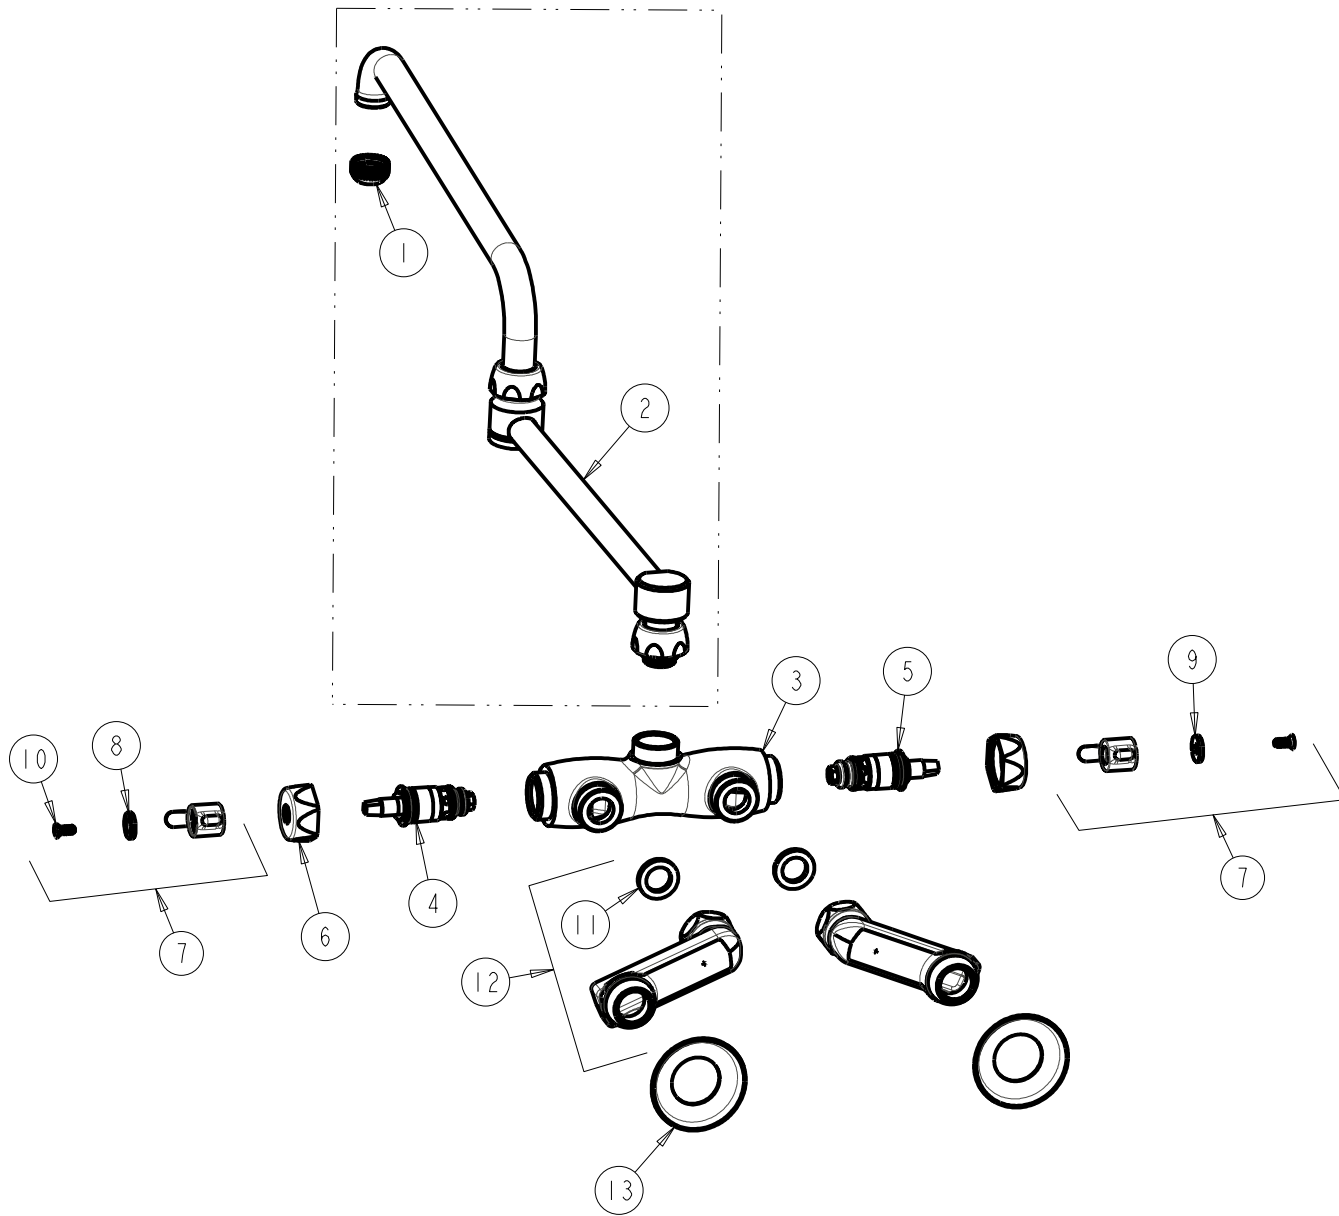

CHICAGO FAUCETS
a Geberit company

2100 South Clearwater Drive
Des Plaines, IL 60018
Phone: 847-803-5000
Fax: 847-803-5454
www.chicagofaucets.com

REPAIR PARTS

FITTING NO.

445-DJ24ABCP

SUBMITTED MODEL NO.

ITEM NO.

BY: JAR DATE: 01-10-13

CHK: *[Signature]* REV:

FOR TECHNICAL ASSISTANCE
1-800-TEC-TRUE (1-800-832-8783)

ITEM	PART NO.	DESCRIPTION
1	E1JKABRCF	QUIXTOP OUTLET
2	DJ24JKABCP	SPOUT
3	-----	VALVE BODY (NOT SOLD SEPARATELY)
4	1-099XTJKABNF	QUATURN CARTRIDGE (RH)
5	1-100XTJKABNF	QUATURN CARTRIDGE (LH)
6	444-005JKCP	CAP
7	369-PRJKCP	LEVER HANDLE ASSEMBLY (PAIR)
8	633-123JKNF	INDEX BUTTON (BLUE)
9	633-023JKNF	INDEX BUTTON (RED)
10	420-010JKRCF	SCREW, 10-32 UNC PH 1/2
11	1-011JKNF	WASHER, .97 X .62 X .12
12	HJKABCP	ARM ASSEMBLY w/WASHER
13	1-055JKCP	FLANGE