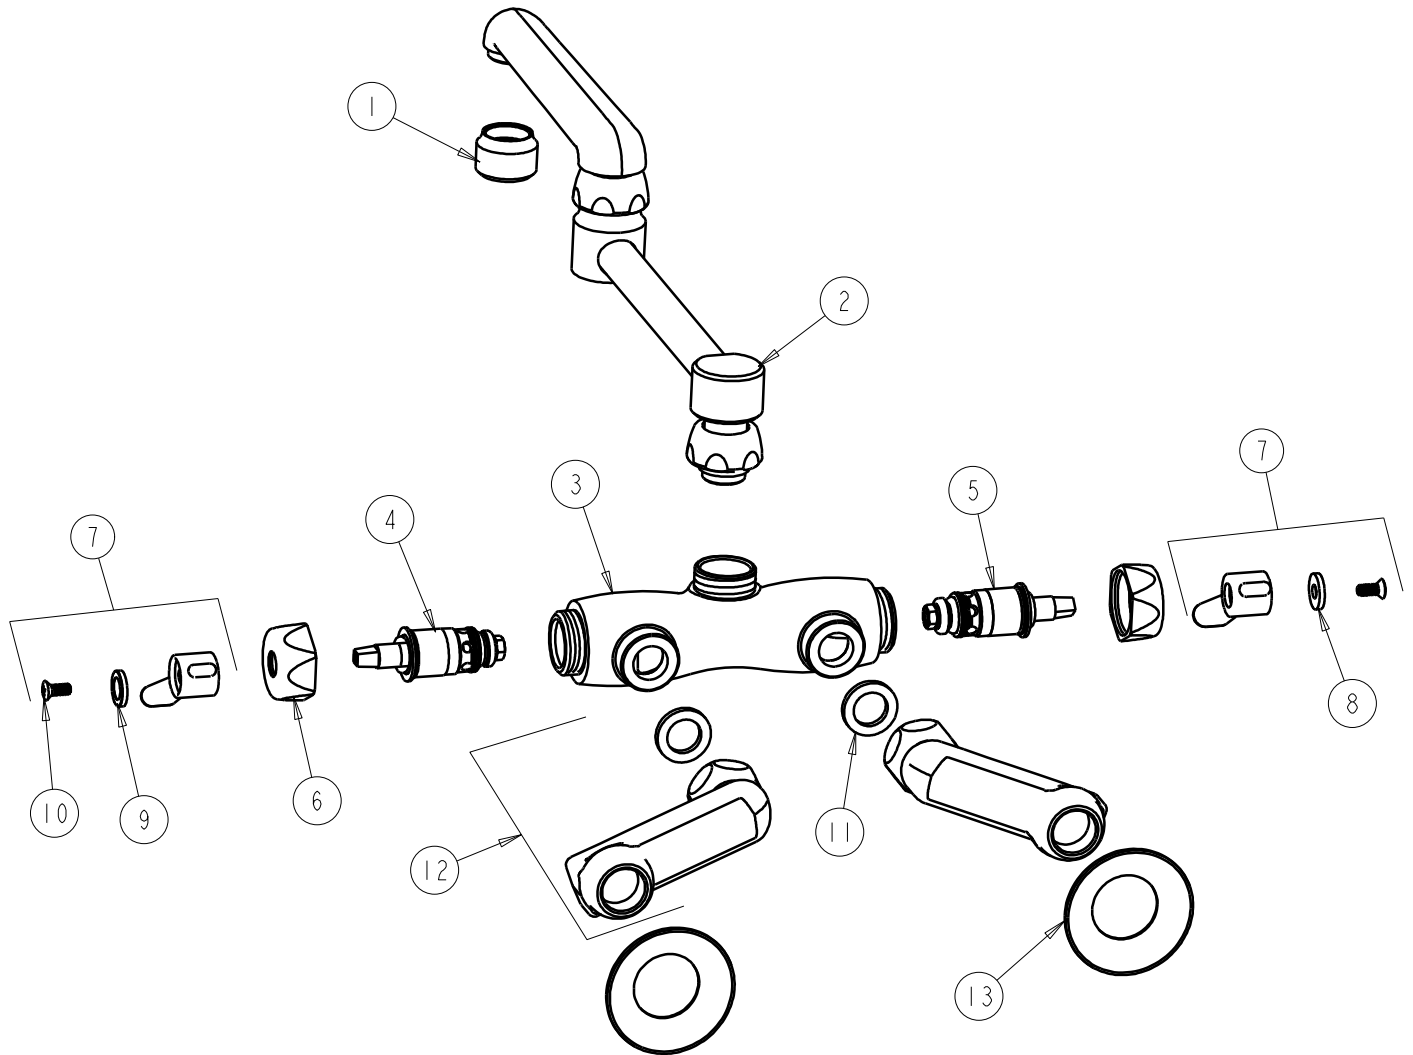

**CHICAGO FAUCETS**  
a Geberit company

2100 South Clearwater Drive  
Des Plaines, IL 60018  
Phone: 847-803-5000  
Fax: 847-803-5454  
www.chicagofaucets.com

**REPAIR PARTS**

FITTING NO.

**445-DJ13E2CP**

SUBMITTED MODEL NO.

ITEM NO.

**FOR TECHNICAL ASSISTANCE**  
1-800-TEC-TRUE (1-800-832-8783)

BY: SID DATE: 09-24-09

CHK: *[Signature]* REV:

ITEM	PART NO.	DESCRIPTION	ITEM	PART NO.	DESCRIPTION
1	E2JKRCF	E2 3/4" HOSE THREAD OUTLET	8	633-023JKNF	INDEX BUTTON (RED)
2	DJ13LESSE3JKCP	FOR PARTS SEE DJ13LESSE3JKCP	9	633-123JKNF	INDEX BUTTON (BLUE)
3	---	VALVE BODY (NOT SOLD SEPARATELY)	10	420-010JKRCF	SCREW, 10-32 UNC PH 1/2
4	1-099XTJKNF	QUATURN UNIT (RH)	11	1-011JKNF	WASHER, .97 X .62 X .12
5	1-100XTJKNF	QUATURN UNIT (LH)	12	HJKCP	'H' ARM ASSEMBLY w/WASHER
6	444-005JKCP	CAP	13	1-055JKCP	FLANGE
7	369-PRJKCP	LEVER HANDLE ASSEMBLY (PAIR)			