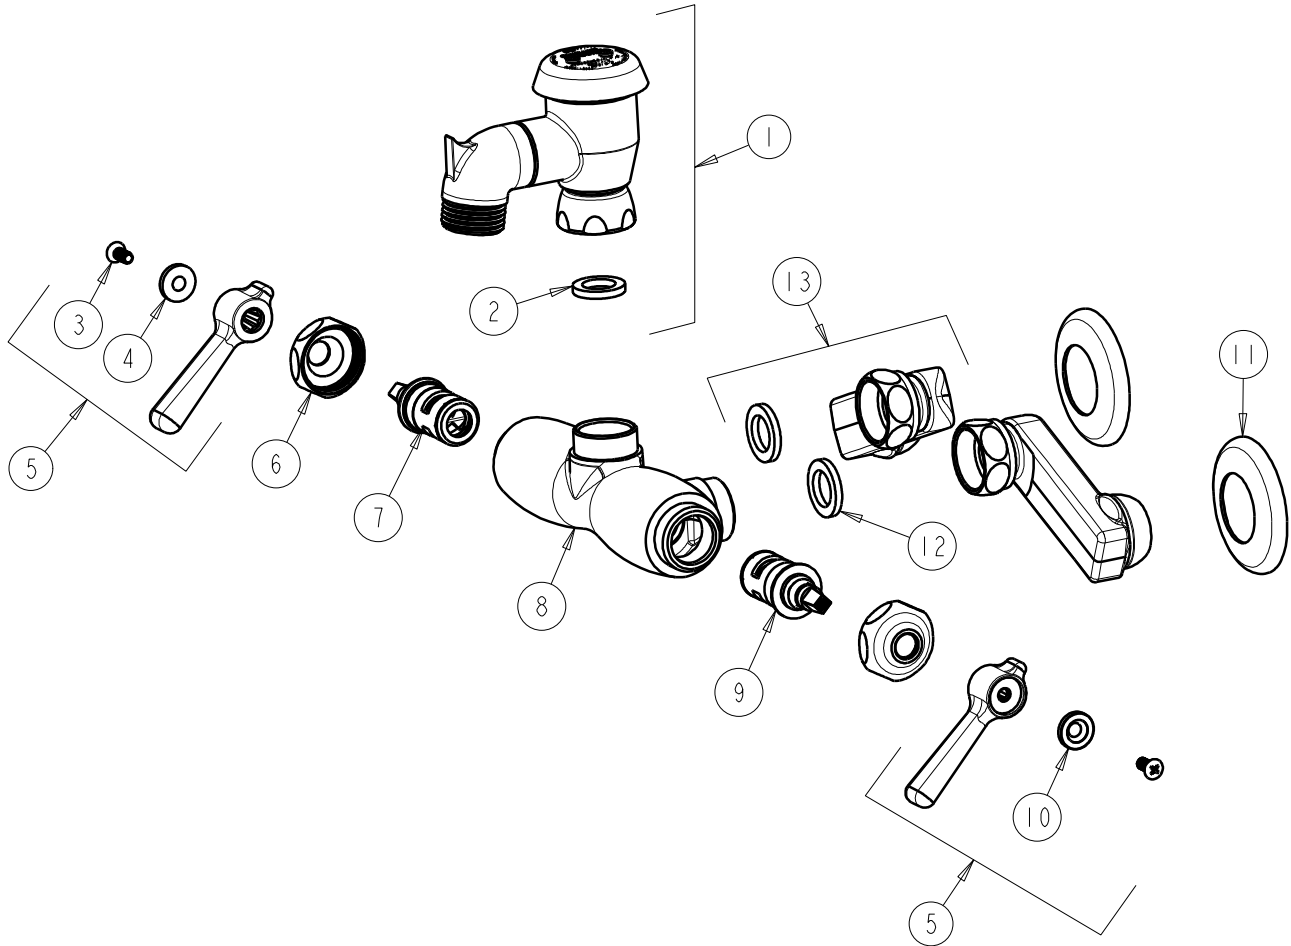

CHICAGO FAUCETS
a Geberit company

2100 South Clearwater Drive
Des Plaines, IL 60018
Phone: 847-803-5000
Fax: 847-803-5454
www.chicagofaucets.com

REPAIR PARTS

FITTING NO.

305-VBXRKCF

SUBMITTED MODEL NO.

ITEM NO.

BY: JAR DATE: 08-04-09

CHK: *[Signature]* REV: 08-11-09

FOR TECHNICAL ASSISTANCE
1-800-TEC-TRUE (1-800-832-8783)

| ITEM | PART NO. | DESCRIPTION |
|------|--------------|----------------------------------|
| 1 | 305-SVBJKRCF | SERVICE SINK VB SPOUT |
| 2 | 340-004JKNF | CELCON WASHER |
| 3 | 420-010JKRCF | SCREW, 10-32 UNC PH 1/2 |
| 4 | 633-023JKNF | INDEX BUTTON (RED) |
| 5 | 369-PRJKCP | LEVER HANDLE ASSEMBLY (PAIR) |
| 6 | 1-214JKCP | CAP |
| 7 | 1-100XKJKNF | LH CERAMIC QUATURN UNIT |
| 8 | ----- | VALVE BODY (NOT SOLD SEPARATELY) |
| 9 | 1-099XKJKNF | RH CERAMIC QUATURN UNIT |
| 10 | 633-123JKNF | INDEX BUTTON (BLUE) |
| 11 | 1-055JKCP | FLANGE |
| 12 | 1-011JKNF | WASHER, .97 X .62 X .12 |
| 13 | HJKRCF | H' ARM ASSEMBLY w/WASHER |