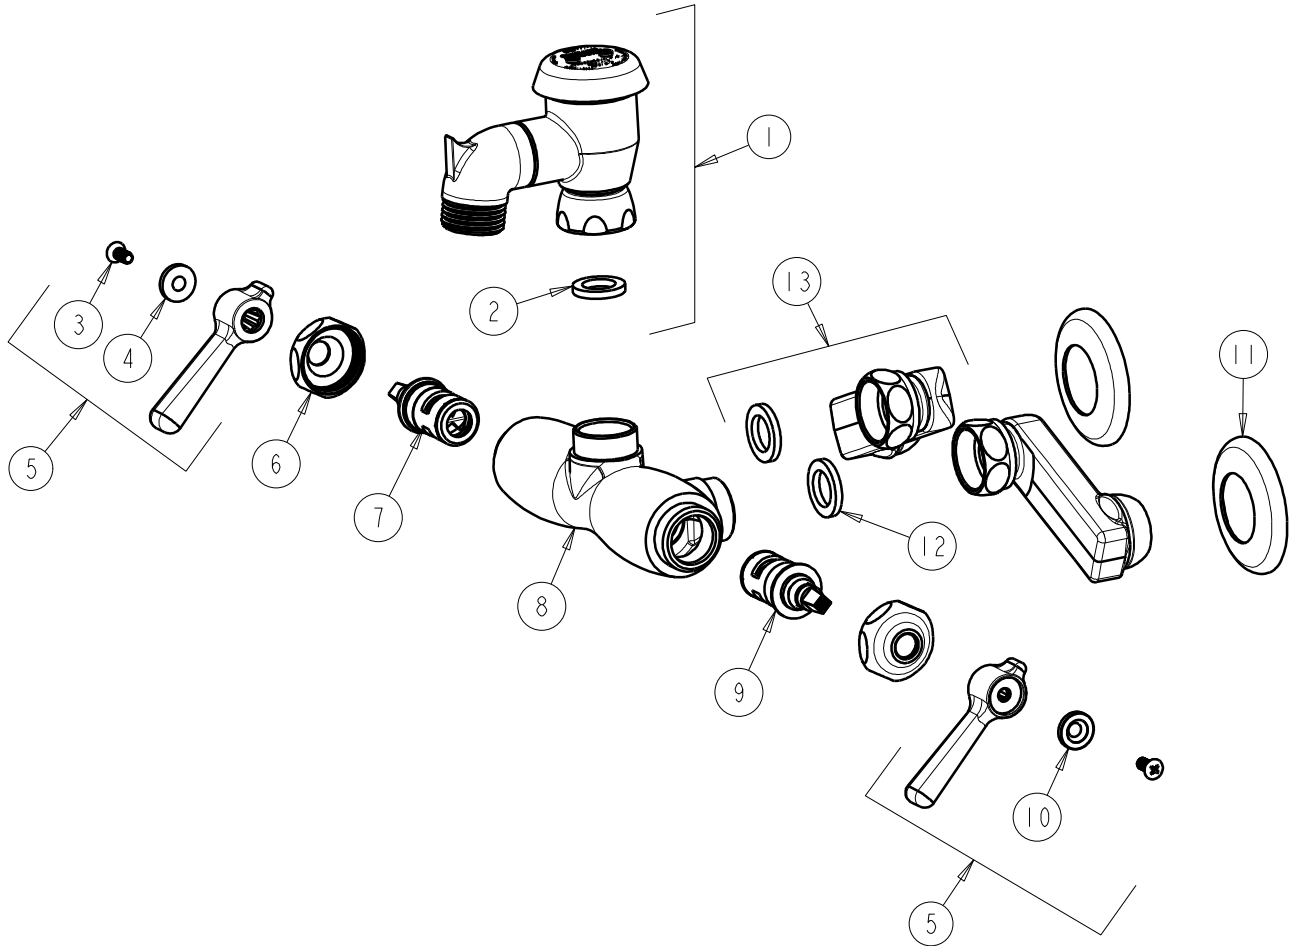

CHICAGO FAUCETS
a Geberit company

2100 South Clearwater Drive
Des Plaines, IL 60018
Phone: 847-803-5000
Fax: 847-803-5454
www.chicagofaucets.com

REPAIR PARTS

FITTING NO.

305-VBXRKCF

SUBMITTED MODEL NO.

ITEM NO.

BY: JAR DATE: 08-04-09

CHK: *[Signature]* REV: 08-11-09

FOR TECHNICAL ASSISTANCE
1-800-TEC-TRUE (1-800-832-8783)

ITEM	PART NO.	DESCRIPTION
1	305-SVBJKRCF	SERVICE SINK VB SPOUT
2	340-004JKNF	CELCON WASHER
3	420-010JKRCF	SCREW, 10-32 UNC PH 1/2
4	633-023JKNF	INDEX BUTTON (RED)
5	369-PRJKCP	LEVER HANDLE ASSEMBLY (PAIR)
6	1-214JKCP	CAP
7	1-100XKJKNF	LH CERAMIC QUATURN UNIT
8	-----	VALVE BODY (NOT SOLD SEPARATELY)
9	1-099XKJKNF	RH CERAMIC QUATURN UNIT
10	633-123JKNF	INDEX BUTTON (BLUE)
11	1-055JKCP	FLANGE
12	1-011JKNF	WASHER, .97 X .62 X .12
13	HJKRCF	H' ARM ASSEMBLY w/WASHER