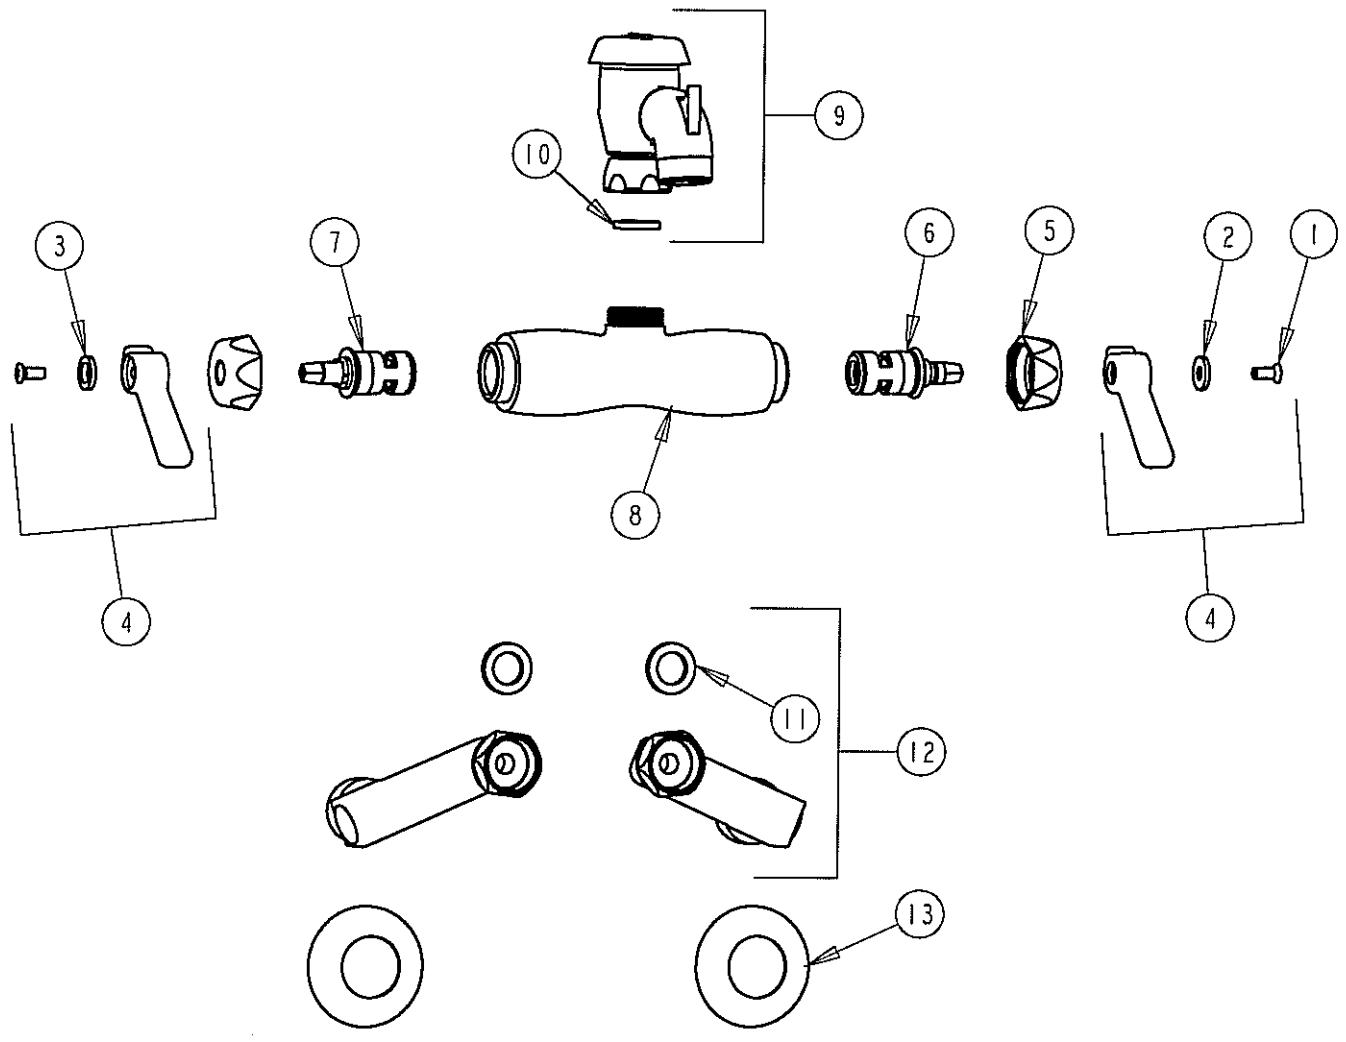

PARTS LIST

BY: SID
CHK'D: SID

CHICAGO FAUCETS
Let's As Long As The Building

FINISH: AS SPECIFIED
DATE: 09-30-02

305-VBRXKCP

305-VBRXKRCF

ITEM NO.	PART NO.	DESCRIPTION
1	420-010	SCREW
2	633-123	INDEX BUTTON (BLUE)
3	633-023	INDEX BUTTON (RED)
4	369PR	LEVER HANDLE ASSEMBLY
5	444-005	CAP NUT
6	1-099XK	RH CERAMIC QUATURN UNIT
7	1-100XK	LH CERAMIC QUATURN UNIT
8	-----	VALVE BODY (NOT SOLD SEPARATELY)
9	305-SVB	SPOUT ASSEMBLY
10	340-004	CELCON WASHER
11	1-011	WASHER
12	R	SUPPLY ARM
13	1-055	FLANGE