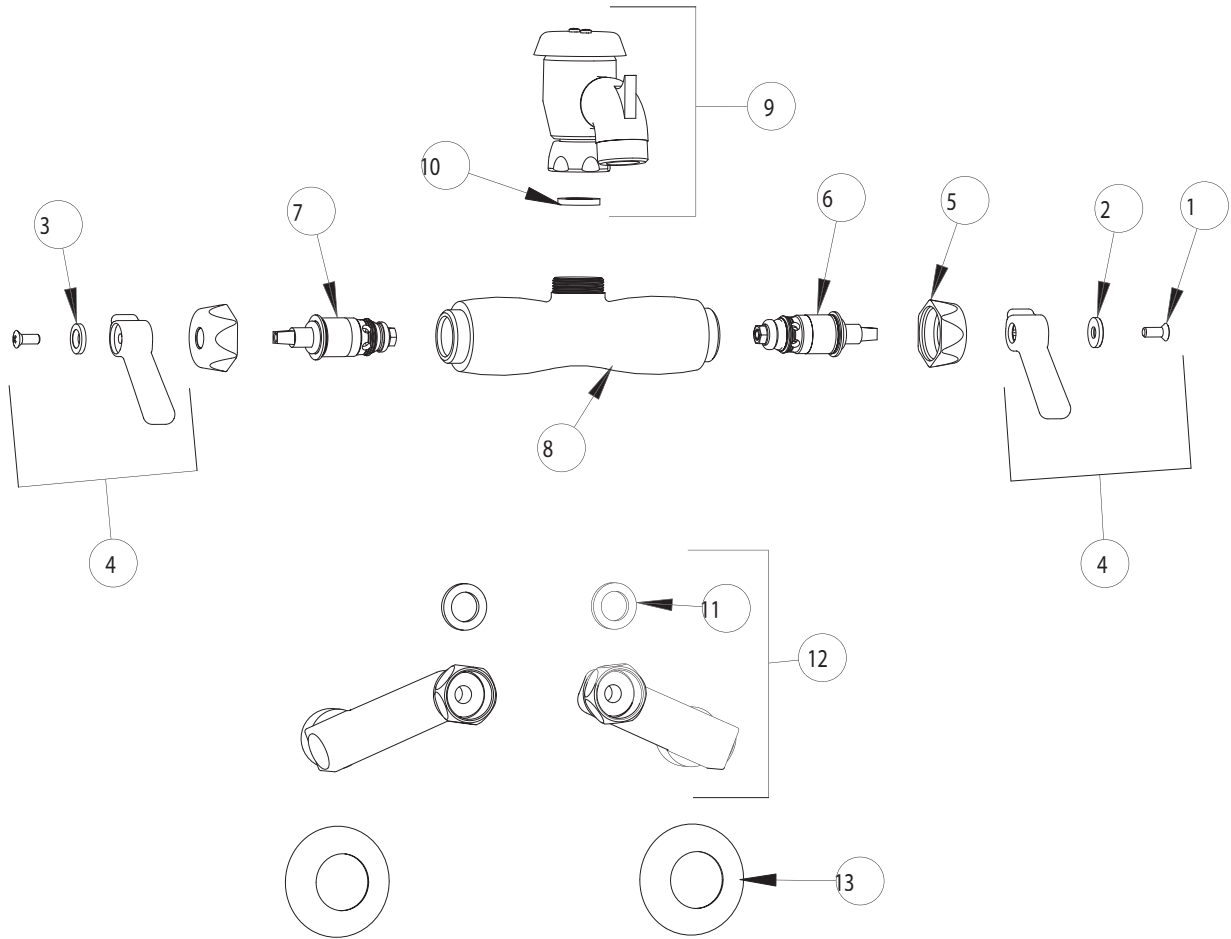

# PARTS LIST

BY: JAR  
CHK'D:

FINISH:  
DATE:

AS SPECIFIED  
8-31-01

305-VBR

ITEM NO.	PART NO.	DESCRIPTION
1	420-010	SCREW
2	633-123	INDEX BUTTON (BLUE)
3	633-023	INDEX BUTTON (RED)
4	369PR	LEVER HANDLE ASSEMBLY
5	444-005	CAP NUT
6	1-099XT	QUATURN UNIT (RH)
7	1-100XT	QUATURN UNIT (LH)
8	-----	VALVE BODY (NOT SOLD SEPARATELY)
9	305-SVB	SPOUT ASSEMBLY
10	340-004	CELCON WASHER
11	1-011	WASHER
12	R	R-ARM
13	1-055	FLANGE