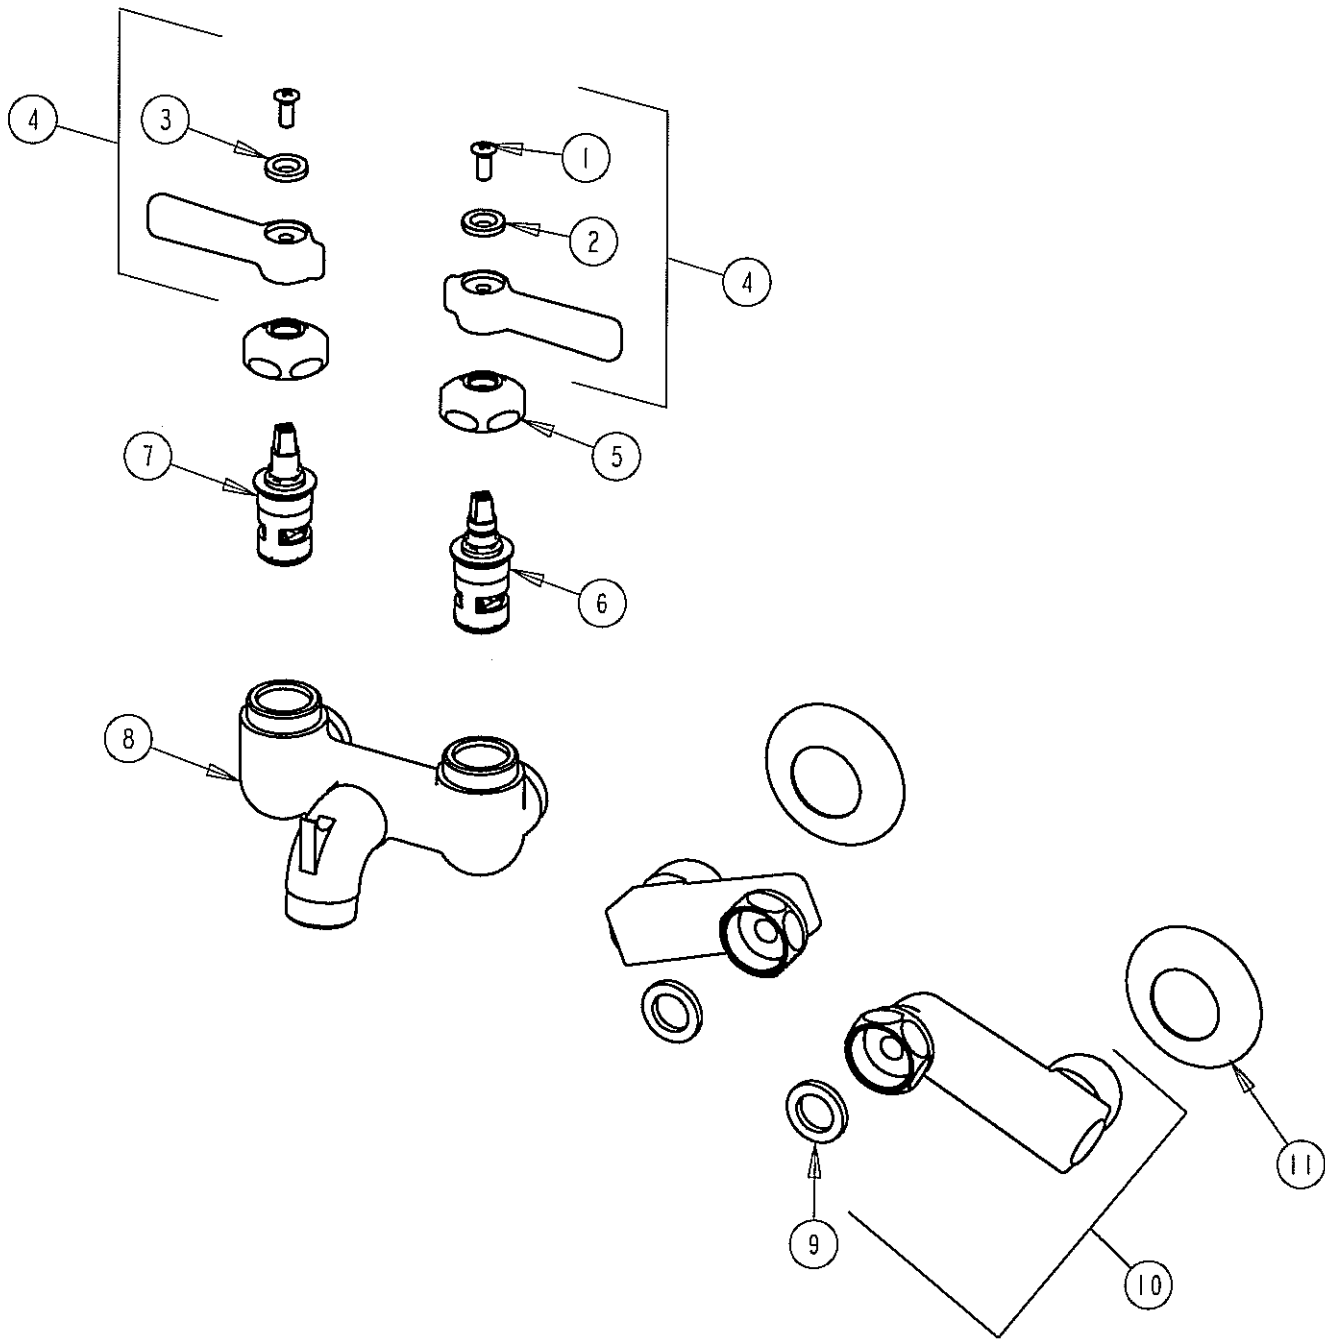

PARTS LIST

BY: SID
CHK'D: SID

CHICAGO FAUCETS
Last As Long As The Building

FINISH:
DATE:

AS SPECIFIED
09-27-02

305-RXKCP

305-RXKRCF

ITEM NO.	PART NO.	DESCRIPTION
1	420-010	SCREW
2	633-123	INDEX BUTTON (BLUE)
3	633-023	INDEX BUTTON (RED)
4	369PR	LEVER HANDLE ASSEMBLY
5	1-214	CAP
6	1-099XK	RH CERAMIC QUATURN UNIT
7	1-100XK	LH CERAMIC QUATURN UNIT
8	-----	VALVE BODY NOT SOLD SEPARATELY
9	1-011	WASHER
10	R	SUPPLY ARM
11	1-055	FLANGE