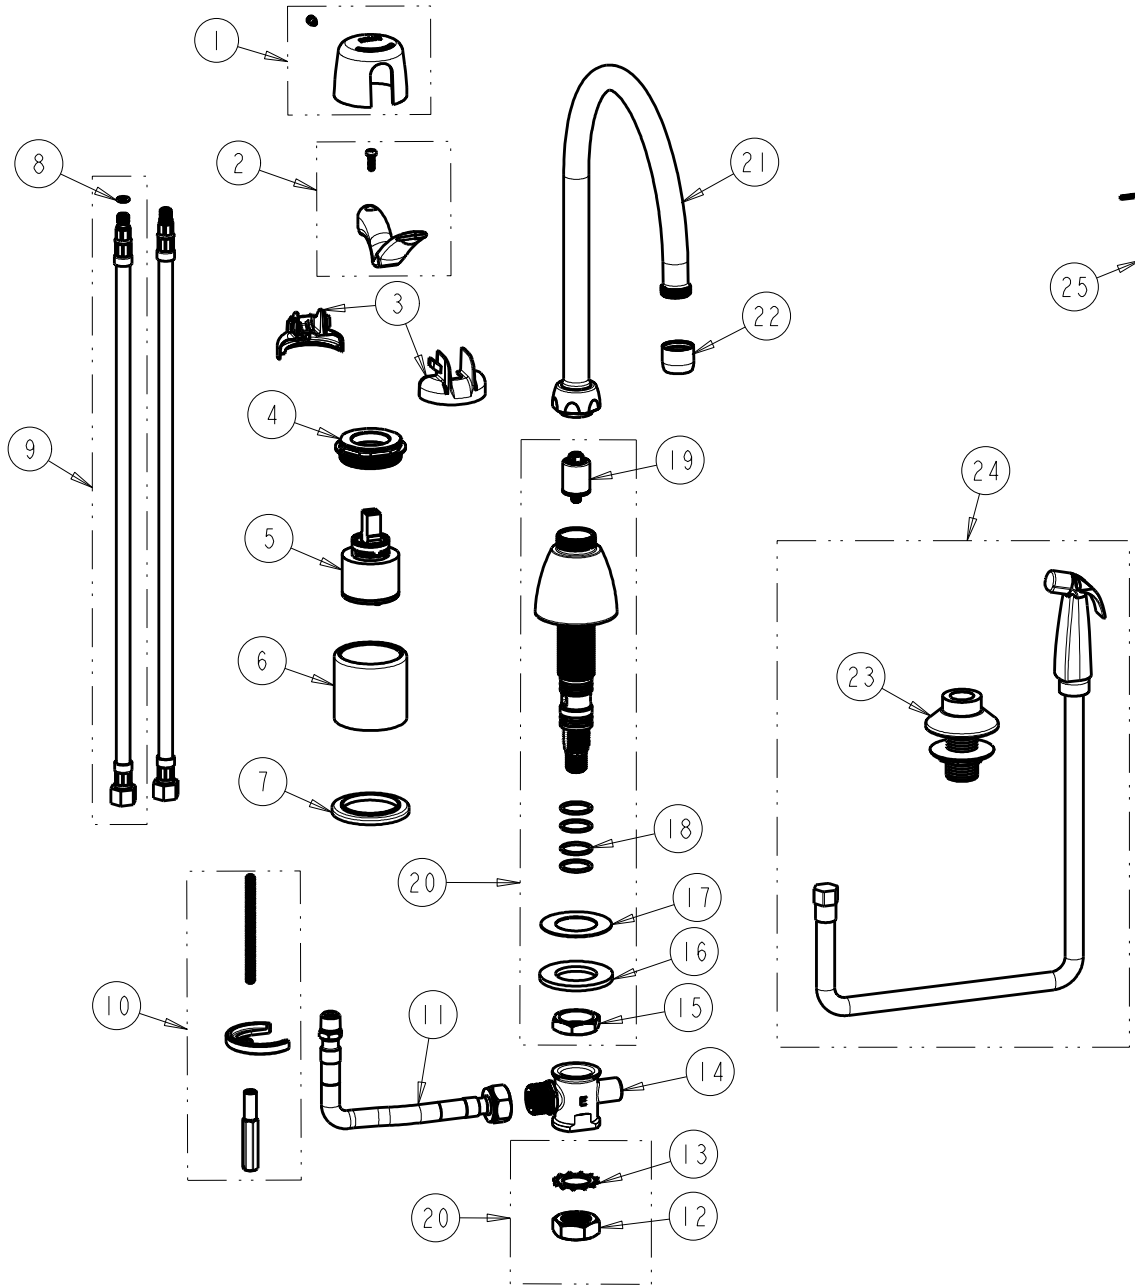

**CHICAGO FAUCETS**  
a Geberit company

2100 South Clearwater Drive  
Des Plaines, IL 60018  
Phone: 847-803-5000  
Fax: 847-803-5454  
www.chicagofaucets.com

**REPAIR PARTS**

FITTING NO.

**2304-E35ABCP**

SUBMITTED MODEL NO.

ITEM NO.

BY: SID DATE: 05-04-12

CHK: ~~04~~ REV: 12-07-18

**FOR TECHNICAL ASSISTANCE**  
1-800-TEC-TRUE (1-800-832-8783)

ITEM	PART NO.	DESCRIPTION	ITEM	PART NO.	DESCRIPTION
1	2200-122KJKCP	CAP AND SCREW ASSEMBLY	14	-----	TEE ASSEMBLY
2	2200-225KJKCP	LEVER HANDLE, 2-3/4"	15	250-054JKRBF	LOCKNUT
3	2200-021KJKNF	CARTRIDGE SPIN CAP ASSEMBLY	16	50-014JKNF	STEEL WASHER
4	2200-116JKRCF	NUT, HOLDDOWN	17	739-056JKNF	RUBBER WASHER
5	2300-XJKABNF	40 mm SINGLE LEVER CARTRIDGE	18	50-035JKABNF	O RING 0.739 X .070
6	-----	BODY (NOT SOLD SEPARATELY)	19	1103-006JKABNF	DIVERTER VALVE
7	2300-014JKCP	FLANGE, BODY	20	785-502KJKCP	SPOUT BASE
8	50-102JKABNF	O-RING .34 O.D. X .21 I.D X .07	21	GN8AJKABCP	SPOUT, GN 8" C-C
9	250-025KJKABNF	HOSE, SS BRAIDED 5/16-24 X 3/8	22	E35JKABCP	OUTLET, AERATOR 1.5 GPM
10	2200-015KJKNF	KIT, MOUNTING HARDWARE	23	1103-014KJKNF	FLANGE ASSEMBLY (BLACK)
11	250-006KJKABNF	HOSE W/ FIBER WASHER	24	1103-419KJKABNF	SPRAY HOSE & FLANGE (BLACK)
12	250-055JKNF	3/4-16 HEX JAM NUT	25	665-505JKNF	3/32" HEX KEY
13	250-056JKNF	3/4" LOCK WASHER			