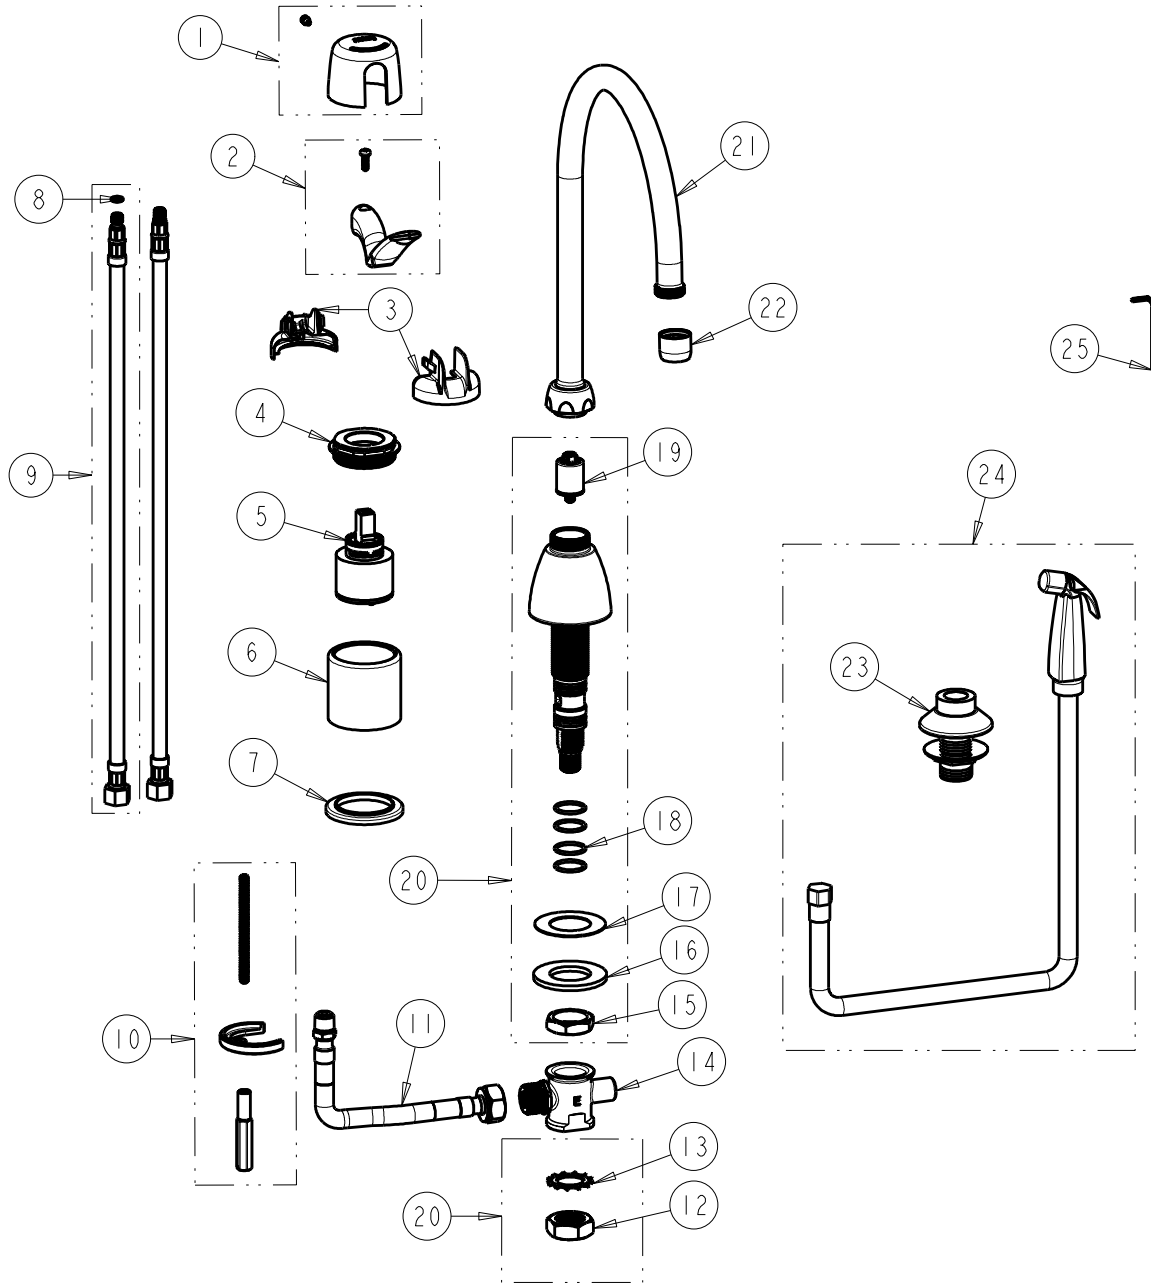

**CHICAGO FAUCETS**  
a Geberit company

2100 South Clearwater Drive  
Des Plaines, IL 60018  
Phone: 847-803-5000  
Fax: 847-803-5454  
www.chicagofaucets.com

**REPAIR PARTS**

FITTING NO.

**2304-ABCP**

SUBMITTED MODEL NO.

BY: JAR DATE: 06-09-10

CHK: *JAR* REV: 12-07-18

ITEM NO.

**FOR TECHNICAL ASSISTANCE**  
1-800-TEC-TRUE (1-800-832-8783)

ITEM	PART NO.	DESCRIPTION	ITEM	PART NO.	DESCRIPTION
1	2200-122KJKCP	CAP AND SCREW ASSEMBLY	14	-----	TEE ASSEMBLY
2	2200-225KJKCP	LEVER HANDLE, 2-3/4"	15	250-054JKRBF	LOCKNUT
3	2200-021KJKNF	CARTRIDGE SPIN CAP ASSEMBLY	16	50-014JKNF	STEEL WASHER
4	2200-116JKRCF	NUT, HOLDDOWN	17	739-056JKNF	RUBBER WASHER
5	2300-XJKABNF	40 mm SINGLE LEVER CARTRIDGE	18	50-035JKABNF	O RING 0.739 X .070
6	-----	BODY (NOT SOLD SEPARATELY)	19	1103-006JKABNF	DIVERTER VALVE
7	2300-014JKCP	FLANGE, BODY	20	785-502KJKCP	SPOUT BASE
8	50-102JKABNF	O-RING .34 O.D. X .21 I.D X .07	21	GN8AJKABCP	SPOUT, GN 8" C-C
9	250-025KJKABNF	HOSE, SS BRAIDED 5/16-24 X 3/8	22	E3JKABCP	OUTLET, AERATOR 2.2 GPM
10	2200-015KJKNF	KIT, MOUNTING HARDWARE	23	1103-014KJKNF	FLANGE ASSEMBLY (BLACK)
11	250-006KJKABNF	HOSE W/ FIBER WASHER	24	1103-419KJKABNF	SPRAY HOSE & FLANGE (BLACK)
12	250-055JKNF	3/4-16 HEX JAM NUT	25	665-505JKNF	3/32" HEX KEY
13	250-056JKNF	3/4" LOCK WASHER			