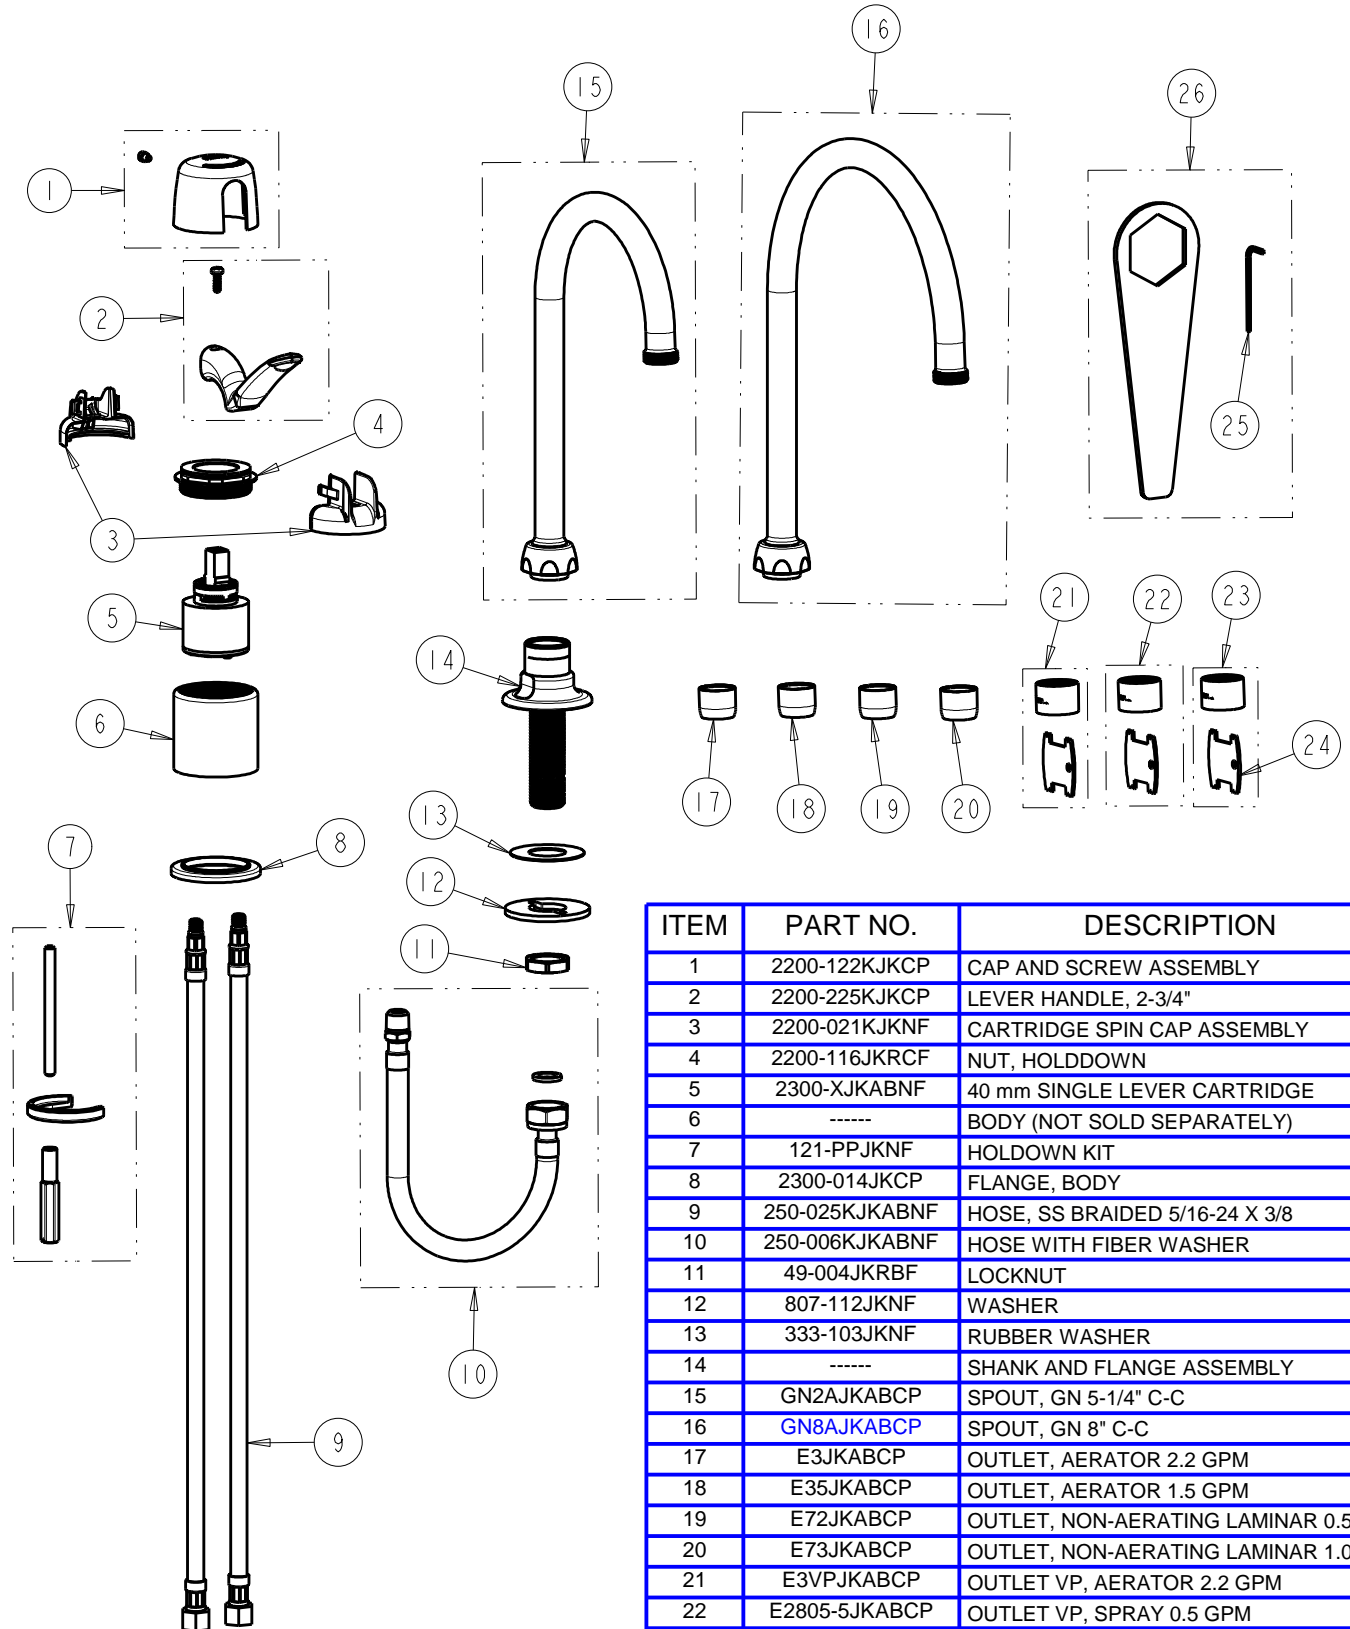

CHICAGO FAUCETS
a Geberit company

2100 South Clearwater Drive
Des Plaines, IL 60018
Phone: 847-803-5000
Fax: 847-803-5454
www.chicagofaucets.com

REPAIR PARTS

FITTING NO.

2302-2303-SERIES

SUBMITTED MODEL NO.

ITEM NO.

BY: JAR DATE: 10-31-13

CHK: *JAR* REV: 06-21-16

FOR TECHNICAL ASSISTANCE
1-800-TEC-TRUE (1-800-832-8783)

ITEM	PART NO.	DESCRIPTION
1	2200-122KJKCP	CAP AND SCREW ASSEMBLY
2	2200-225KJKCP	LEVER HANDLE, 2-3/4"
3	2200-021KJKNF	CARTRIDGE SPIN CAP ASSEMBLY
4	2200-116JKRCF	NUT, HOLDDOWN
5	2300-XJKABNF	40 mm SINGLE LEVER CARTRIDGE
6	-----	BODY (NOT SOLD SEPARATELY)
7	121-PPJKNF	HOLDOWN KIT
8	2300-014JKCP	FLANGE, BODY
9	250-025KJKABNF	HOSE, SS BRAIDED 5/16-24 X 3/8
10	250-006KJKABNF	HOSE WITH FIBER WASHER
11	49-004JKRBF	LOCKNUT
12	807-112JKNF	WASHER
13	333-103JKNF	RUBBER WASHER
14	-----	SHANK AND FLANGE ASSEMBLY
15	GN2AJKABCP	SPOUT, GN 5-1/4" C-C
16	GN8AJKABCP	SPOUT, GN 8" C-C
17	E3JKABCP	OUTLET, AERATOR 2.2 GPM
18	E35JKABCP	OUTLET, AERATOR 1.5 GPM
19	E72JKABCP	OUTLET, NON-AERATING LAMINAR 0.5GPM
20	E73JKABCP	OUTLET, NON-AERATING LAMINAR 1.0GPM
21	E3VPJKABCP	OUTLET VP, AERATOR 2.2 GPM
22	E2805-5JKABCP	OUTLET VP, SPRAY 0.5 GPM
23	E65VPJKABCP	OUTLET VP, LAMINAR 1.0 GPM
24	3-024JKRCF	KEY, VP
25	665-505JKNF	3/32" HEX KEY
26	2200-002KJKNF	WRENCH & HEX KEY