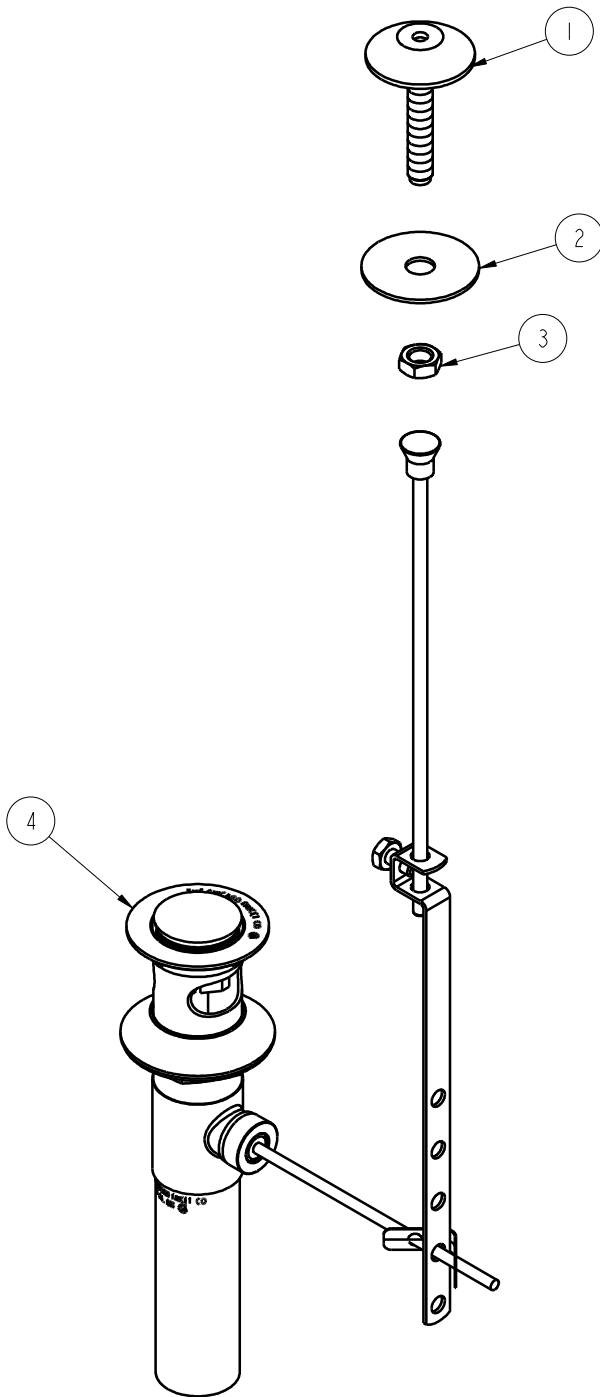

# REPAIR PARTS

BY: SID DATE: 02-25-10

CHK: *[Signature]* REV:

FITTING NO.

**226-ACP**

SUBMITTED MODEL NO.

ITEM NO.

ITEM	PART NO.	DESCRIPTION
1	56-151KJKCP	FLANGE ASSEMBLY
2	634-124JKNF	WASHER, STEEL 1.75 X .43 X .06
3	689-113JKRBF	NUT, 3/8-24 UNF X .56 X .22
4	1222-KJKCP	POP-UP WASTE