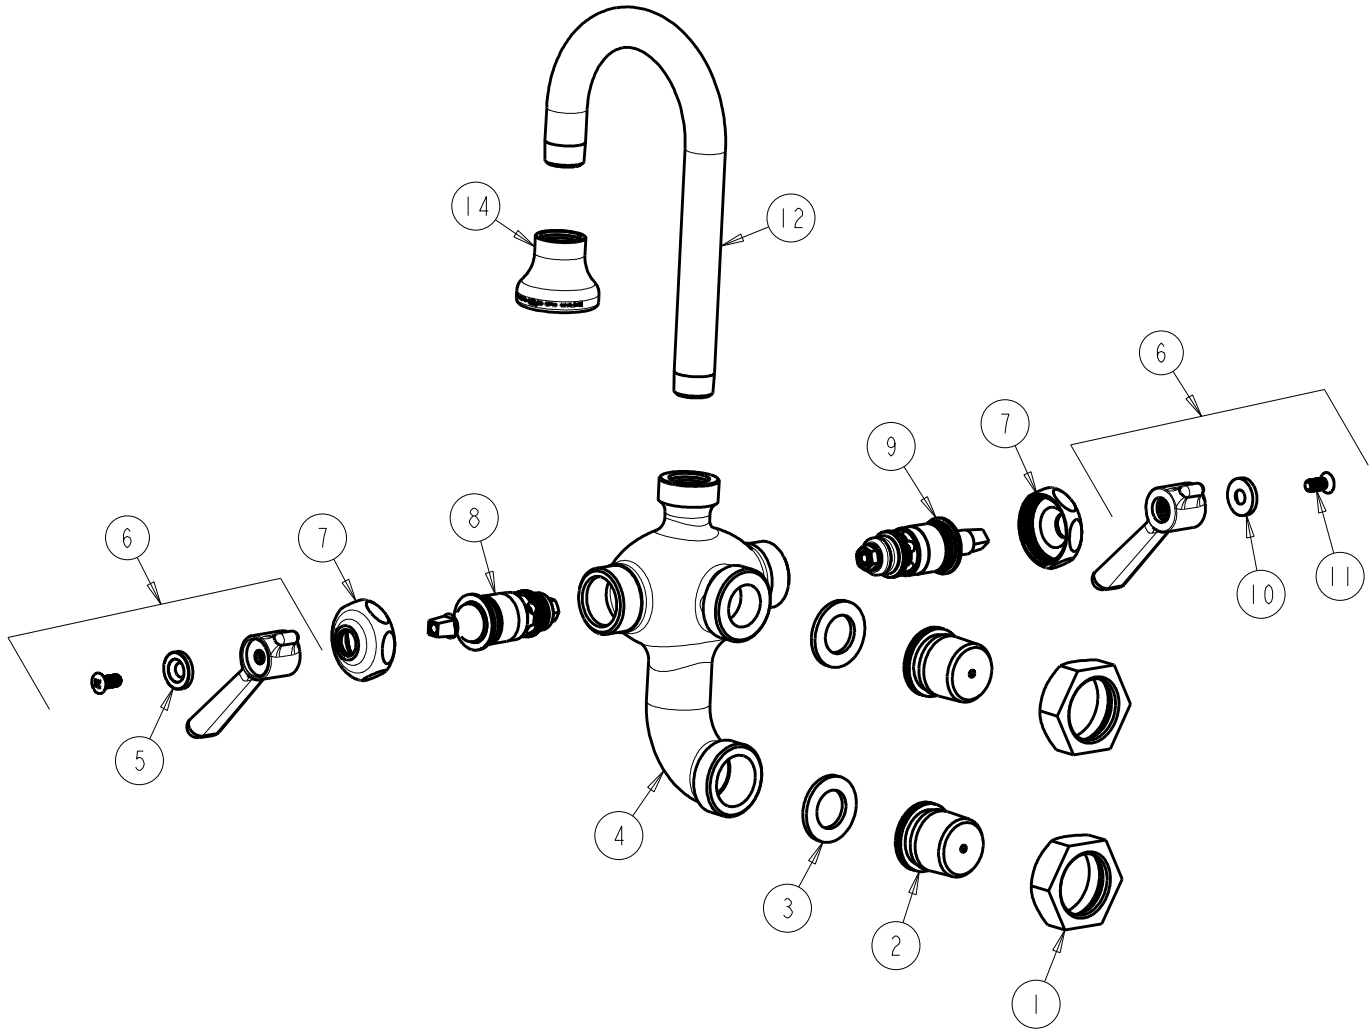

CHICAGO FAUCETS
a Geberit company

2100 South Clearwater Drive
Des Plaines, IL 60018
Phone: 847-803-5000
Fax: 847-803-5454
www.chicagofaucets.com

REPAIR PARTS

FITTING NO.

225-ABCP

SUBMITTED MODEL NO.

ITEM NO.

BY: JAR DATE: 10-18-11

CHK: *JAR* REV:

FOR TECHNICAL ASSISTANCE
1-800-TEC-TRUE (1-800-832-8783)

ITEM	PART NO.	DESCRIPTION
1	65-003JKCP	NUT
2	65-004JKABRCF	TAILPIECE
3	65-006JKNF	WASHER
4	—	VALVE BODY (NOT SOLD SEPARATELY)
5	633-123JKNF	INDEX BUTTON (BLUE)
6	369-PRJKCP	LEVER HANDLE ASSEMBLY (PAIR)
7	1-214JKCP	CAP
8	1-099XTJKABNF	QUATURN UNIT (RH)
9	1-100XTJKABNF	QUATURN UNIT (LH)
10	633-023JKNF	INDEX BUTTON (RED)
11	420-010JKRCF	SCREW, 10-32 UNC PH 1/2
12	225-001JKCP	TUBE SPOUT
14	E4FJKABCP	ROSE SPRAY OUTLET 2.0 GPM