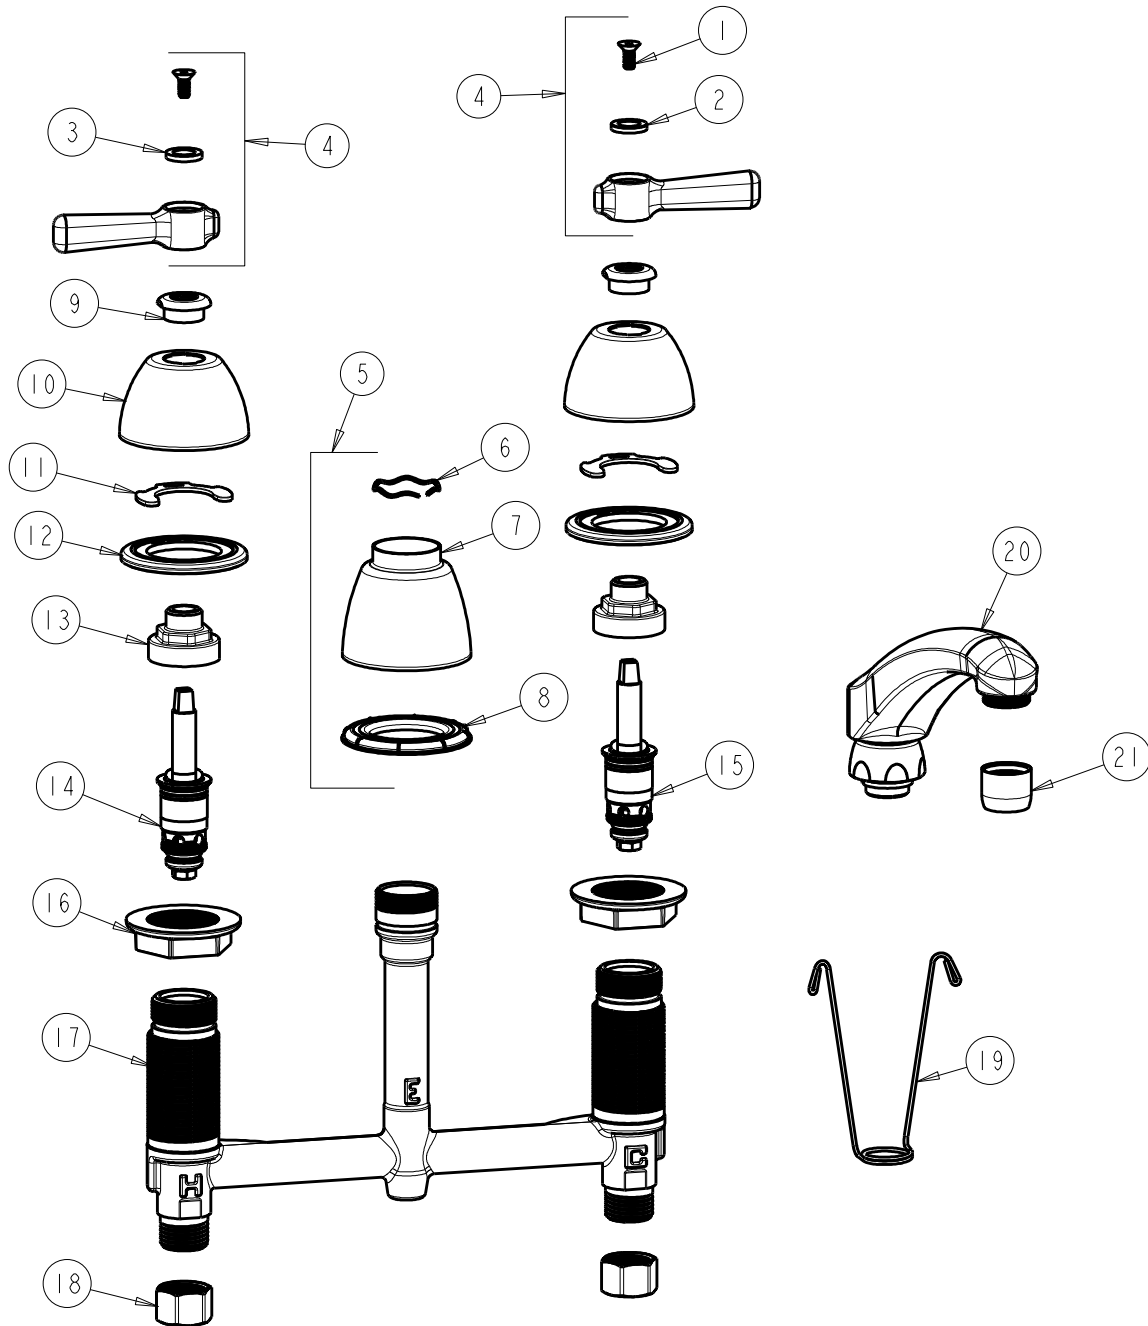

CHICAGO FAUCETS
a Geberit company

2100 South Clearwater Drive
Des Plaines, IL 60018
Phone: 847-803-5000
Fax: 847-803-5454
www.chicagofaucets.com

REPAIR PARTS

FITTING NO.

201-AL8ABCP

SUBMITTED MODEL NO.

BY: SID DATE: 04-21-16

CHK: S/D REV:

ITEM NO.

FOR TECHNICAL ASSISTANCE
1-800-TEC-TRUE (1-800-832-8783)

ITEM	PART NO.	DESCRIPTION	ITEM	PART NO.	DESCRIPTION
1	420-020JKNF	SCREW, 1/8 FLAT HEX HEAD X 1/2	12	888-026JKNF	WASHER, SEALING
2	633-123JKNF	INDEX BUTTON (BLUE)	13	274-014JKRBF	NUT, CAP
3	633-023JKNF	INDEX BUTTON (RED)	14	377-XTLHJKABNF	LH QUATURN CARTRIDGE
4	369-PRJKCP	HANDLE, 2-3/8" LEVER (PAIR)	15	377-XTRHJKABNF	RH QUATURN CARTRIDGE
5	785-400JKKCP	KIT, SPOUT ESCUTCHEON	16	250-004JKNF	LOCKNUT
6	50-038JKNF	WAVE WASHER	17	-----	BODY, VALVE
7	785-400JKCP	ESCUTCHEON, SPOUT BASE	18	49-005JKRBF	COUPLING NUT
8	888-027JKNF	SPOUT ESCUTCHEON WASHER	19	200-008JKNF	HANGER
9	422-113JKCP	ESCUTCHEON NUT	20	L8LEOJKAB	SPOUT, CAST 8" C-C
10	250-082JKCP	ESCUTCHEON	21	E3JKABCP	SOFTFLO AERATOR 2.2 GPM
11	200-009JKNF	CLIP, RETAIN			