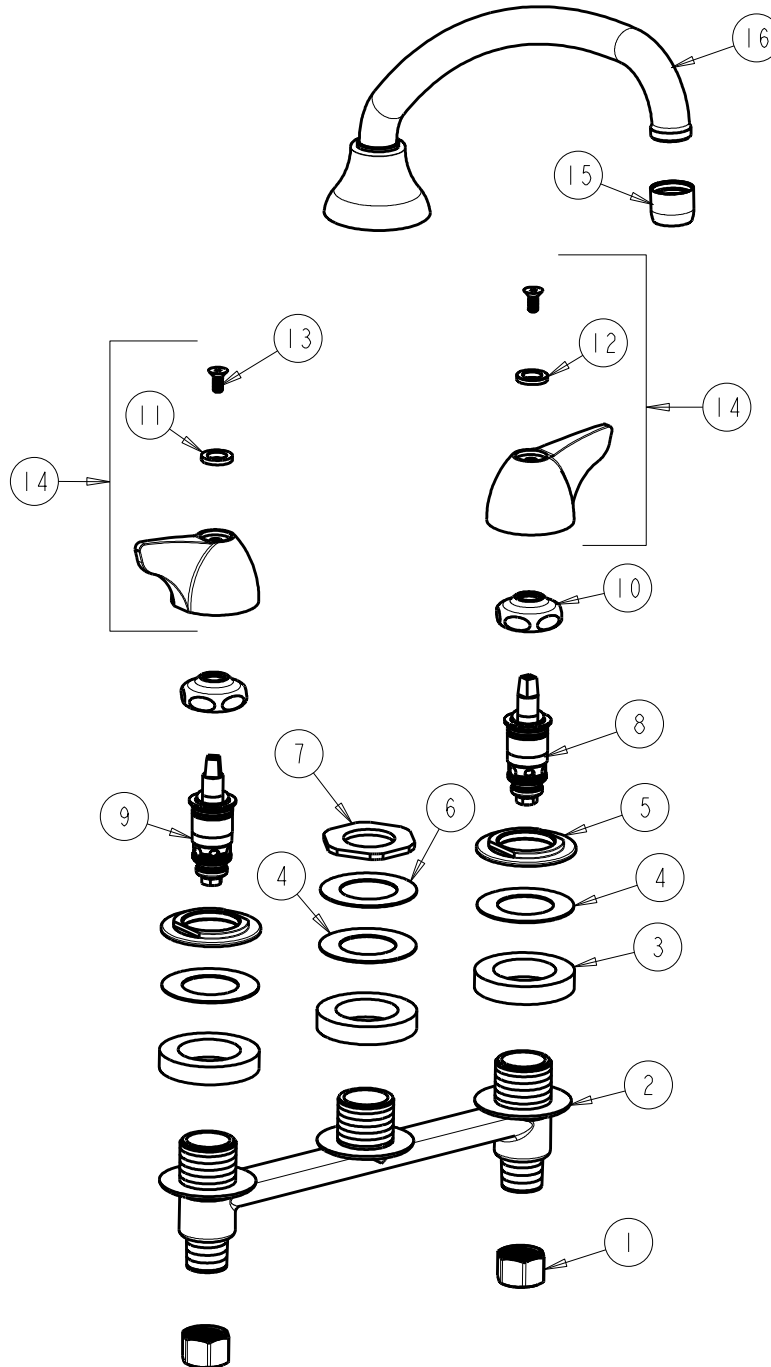

# REPAIR PARTS

BY: SID DATE: 05-04-12  
CHK: *AK* REV: 04-29-16

FITTING NO.

1888-E35ABCP

SUBMITTED MODEL NO.

ITEM NO.

**FOR TECHNICAL ASSISTANCE**  
1-800-TEC-TRUE (1-800-832-8783)

ITEM	PART NO.	DESCRIPTION	ITEM	PART NO.	DESCRIPTION
1	49-005JKRBF	COUPLING NUT	9	1-100XTJKABNF	QUATURN CARTRIDGE (LH)
2	-----	VALVE BODY (NOT SOLD SEPARATELY)	10	1-214JKCP	CAP
3	888-008JKNF	RUBBER WASHER	11	633-023JKNF	INDEX BUTTON (RED)
4	739-056JKNF	RUBBER WASHER	12	633-123JKNF	INDEX BUTTON (BLUE)
5	1888-002JKCP	NUT	13	420-020JKNF	SCREW, 1/8 FLAT HEX HEAD X 1/2
6	888-006JKRBF	BRASS WASHER	14	1000-PRJKCP	WING HANDLE ASSEMBLY (PAIR)
7	308-003JKRBF	LOCKNUT	15	E35JKABCP	OUTLET, AERATOR 1.5 GPM
8	1-099XTJKABNF	QUATURN CARTRIDGE (RH)	16	1888-001KJKABCP	SPOUT ASSEMBLY