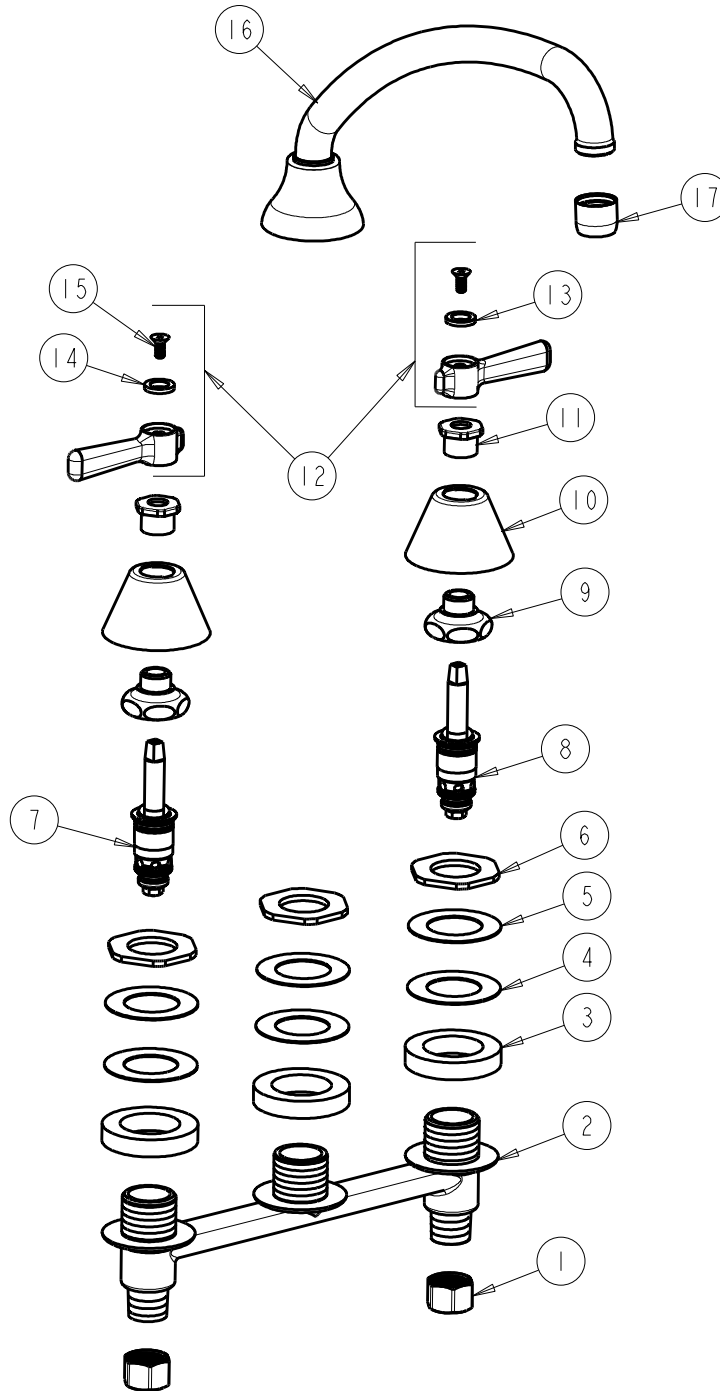

a Geberit company

2100 South Clearwater Drive
Des Plaines, IL 60018
Phone: 847-803-5000
Fax: 847-803-5454
www.chicagofaucets.com

REPAIR PARTS

BY: SID DATE: 05-11-16

CHK: *AS* REV:

FITTING NO.

1888-E35-369ABCP

SUBMITTED MODEL NO.

ITEM NO.

FOR TECHNICAL ASSISTANCE
1-800-TEC-TRUE (1-800-832-8783)

ITEM	PART NO.	DESCRIPTION	ITEM	PART NO.	DESCRIPTION
1	49-005JKRBF	COUPLING NUT	10	250-180JKCP	ESCUTCHEON
2	-----	VALVE BODY (NOT SOLD SEPARATELY)	11	738-011JKCP	ESCUTCHEON NUT
3	888-008JKNF	RUBBER WASHER	12	369-PRJKCP	HANDLE, 2-3/8 LEVER (PAIR)
4	739-056JKNF	RUBBER WASHER	13	633-123JKNF	INDEX BUTTON (BLUE)
5	888-006JKRBF	BRASS WASHER	14	633-023JKNF	INDEX BUTTON (RED)
6	308-003JKRBF	LOCKNUT	15	420-020JKNF	SCREW, 1/8 FLAT HEX HEAD X 1/2
7	377-XTLHJKABNF	LH QUATURN CARTRIDGE	16	1888-001KJKABCP	SPOUT ASSEMBLY
8	377-XTRHJKABNF	RH QUATURN CARTRIDGE	17	E35JKABCP	OUTLET, AERATOR 1.5 GPM
9	274-004JKRBF	CAP NUT			