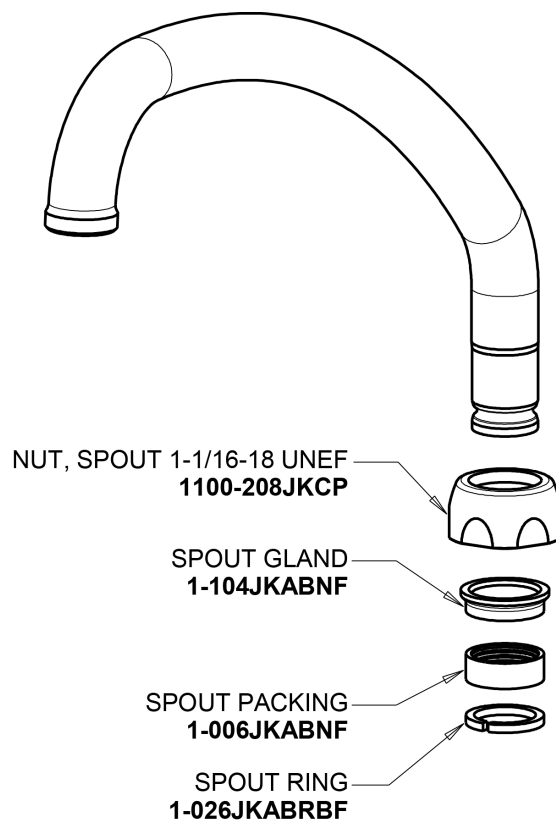

Repair Parts

L9LEOJKAB

CHICAGO FAUCETS®

Geberit Group

9-1/2" L Type Swing Spout
L9LEOJKAB

For Technical Assistance:

Phone: 800-TEC-TRUE (832-8783)

Email: techsupport.us@chicagofaucets.com