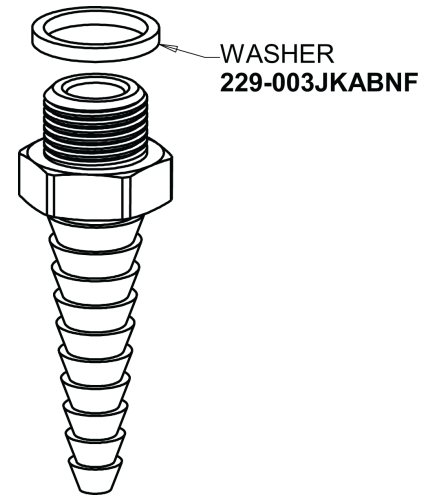

Repair Parts

GN8BVBE7JKCP

CHICAGO FAUCETS®

Geberit Group

8" Vacuum Breaker Swing Spout GN8BVBJKABCP

Serrated Hose Nozzle E7JKCP

For Technical Assistance:

Phone: 800-TEC-TRUE (832-8783)