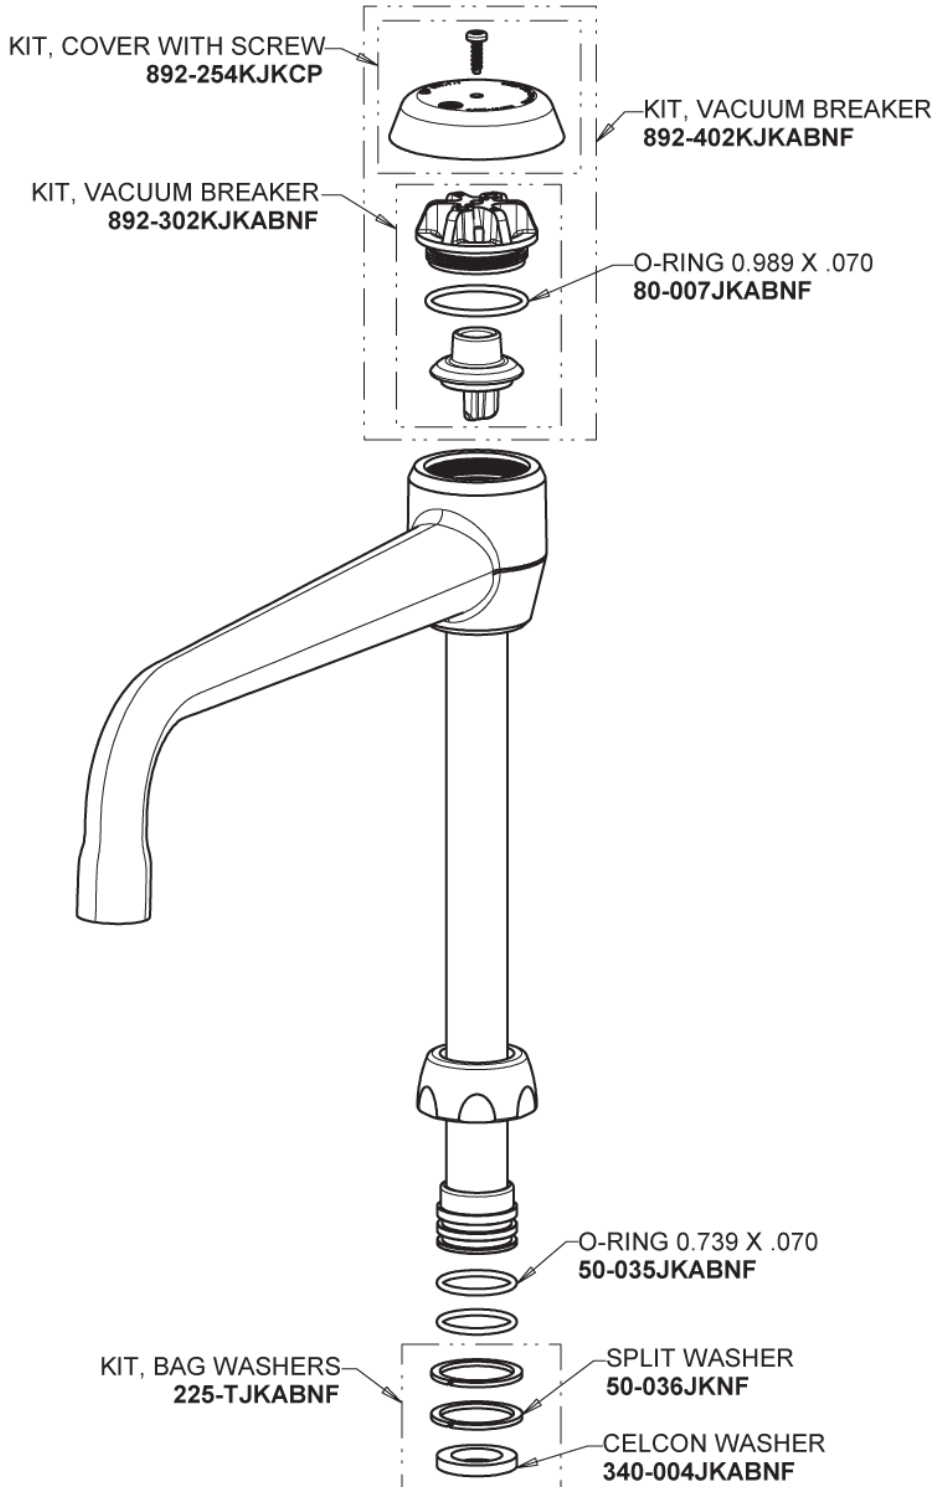

Repair Parts

GN8BVBE7JKCP

CHICAGO FAUCETS®

Geberit Group

8" Vacuum Breaker Swing Spout GN8BVBJKABCP

Serrated Hose Nozzle E7JKCP

For Technical Assistance:

Phone: 800-TEC-TRUE (832-8783)