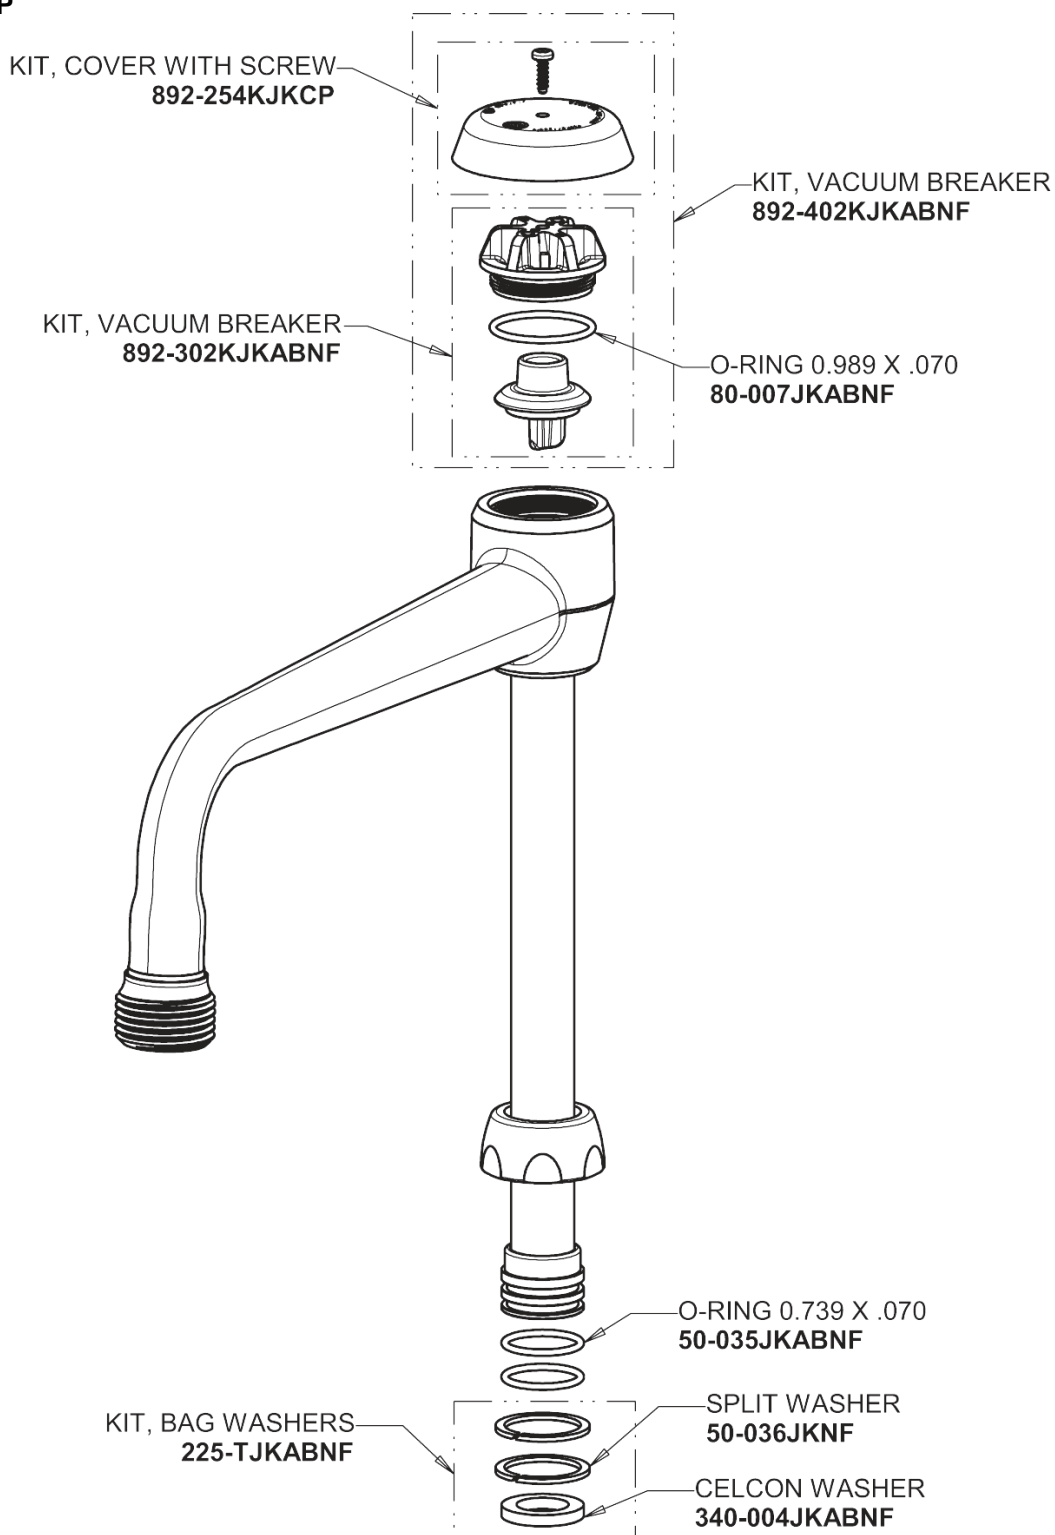

Repair Parts

GN8BVBE2-2JKCP

CHICAGO FAUCETS®

Geberit Group

GN8BVBE2-2JKCP

For Technical Assistance:

Phone: 800-TEC-TRUE (832-8783)

Email: techsupport.us@chicagofaucets.com