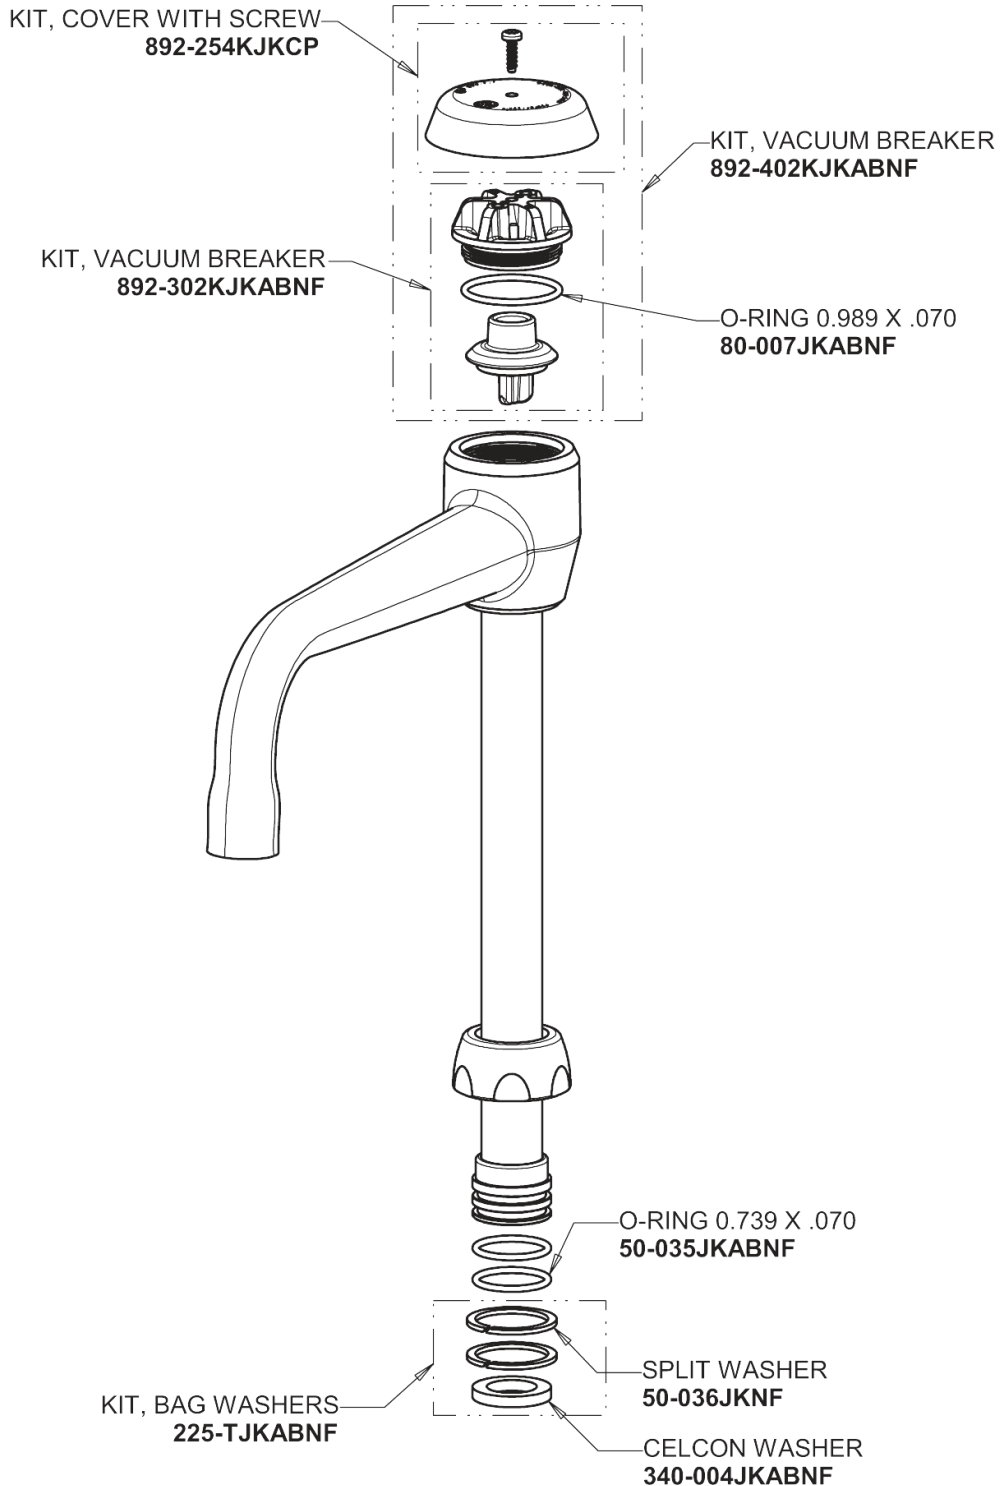

# Repair Parts

GN2BVBJKSAM

## 6" Vacuum Breaker Swing Spout GN2BVBJKSAM