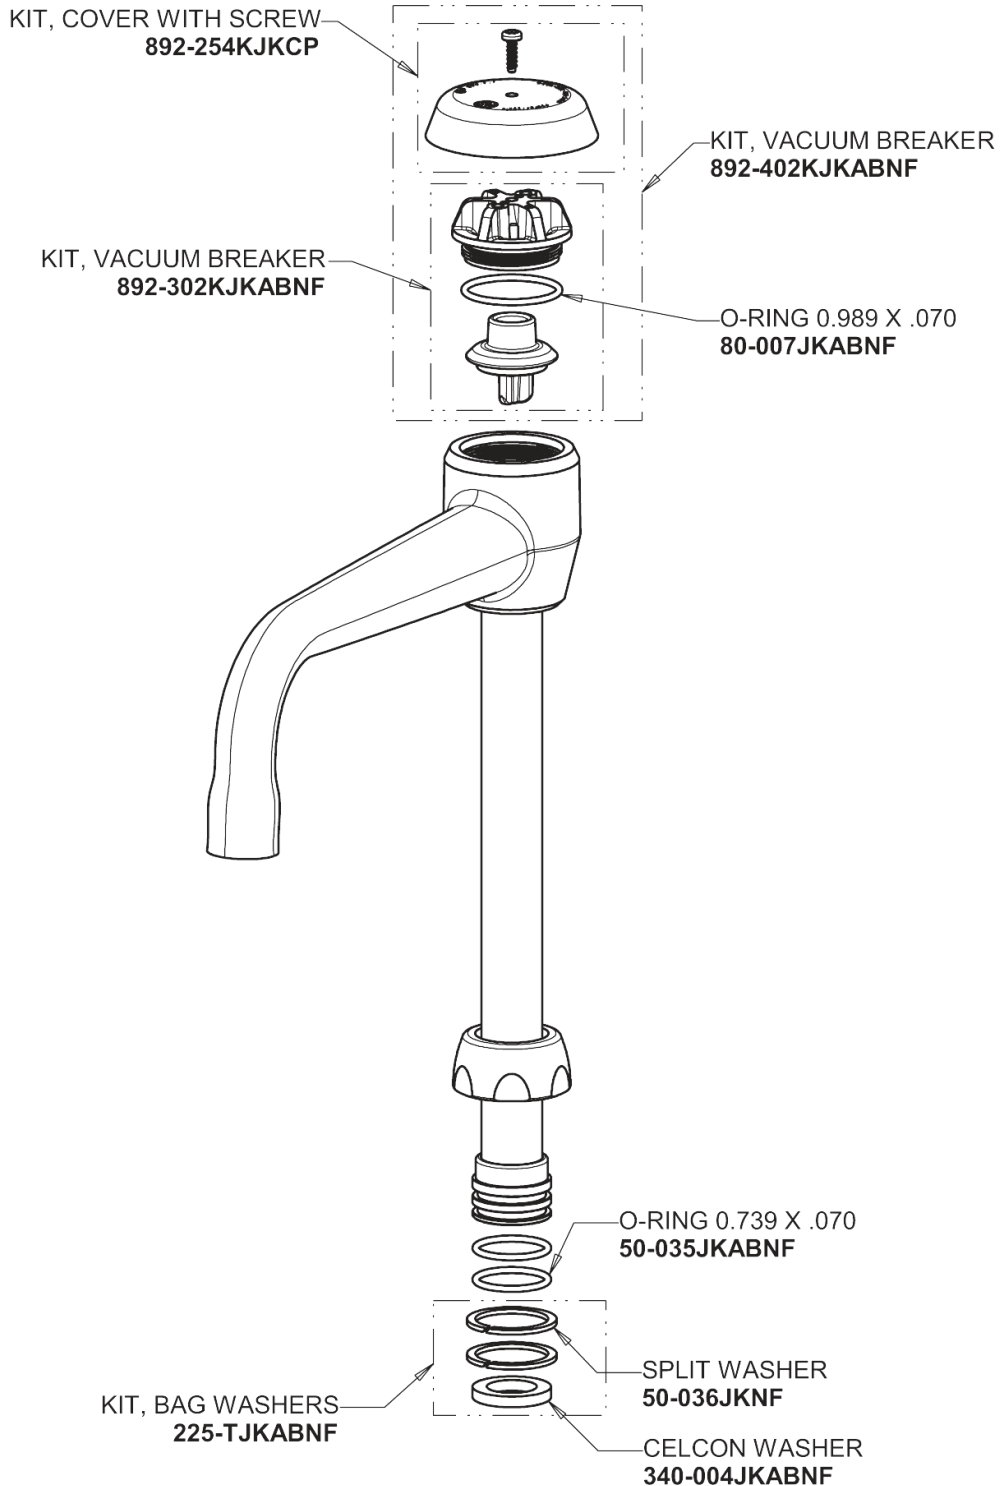

# Repair Parts

GN2BVBJKCTF

# CHICAGO FAUCETS®

Geberit Group

6" Vacuum Breaker Rigid/Swing Spout - Tin Lined  
**GN2BVBJKCTF**