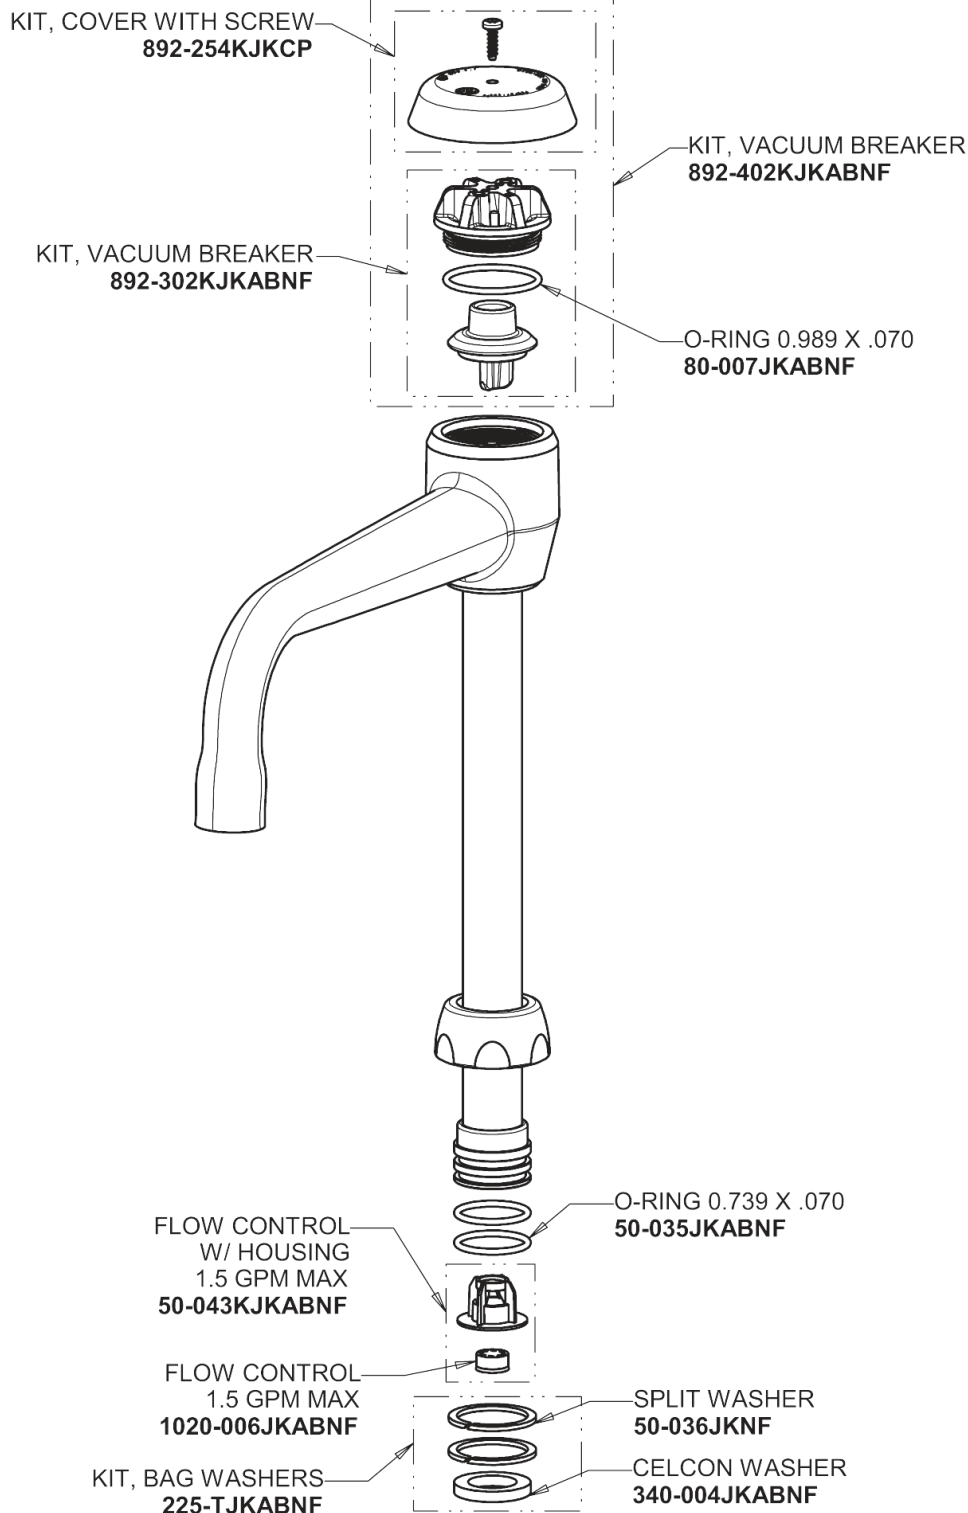

Repair Parts

GN2BVBFCJKABCP

CHICAGO FAUCETS®

Geberit Group

GN2BVBFCJKABCP

For Technical Assistance:

Phone: 800-TEC-TRUE (832-8783)

Email: techsupport.us@chicagofaucets.com