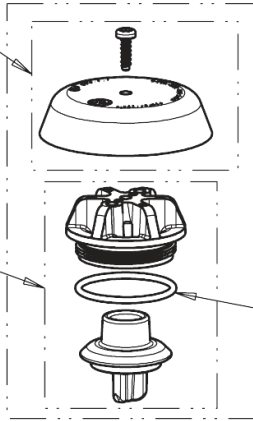

Repair Parts

GN2BVBE7JKCTF

CHICAGO FAUCETS®

Geberit Group

6" Vacuum Breaker Rigid/Swing Spout - Tin Lined GN2BVBJKCTF

KIT, COVER WITH SCREW
892-254KJKCP

892-254KJKCP

KIT, VACUUM BREAKER
892-402KJKABNF

KIT, VACUUM BREAKER
892-302KJKABNF

892-302KJKABNF

O-RING 0.989 X .070
80-007JKABNF

O-RING 0.739 X .070
50-035JKABNF

KIT, BAG WASHERS
225-TJKABNF

225-TJKABNF

SPLIT WASHER
50-036JKNF

CELCON WASHER
340-004JKABNF

Serrated Hose Nozzle E7JKCTF

WASHER
229-003JKABNF

For Technical Assistance:

Phone: 800-TEC-TRUE (832-8783)

Email: techsupport.us@chicagofaucets.com

2100 South Clearwater Drive

Des Plaines, IL 60018

Phone: 847-803-5000