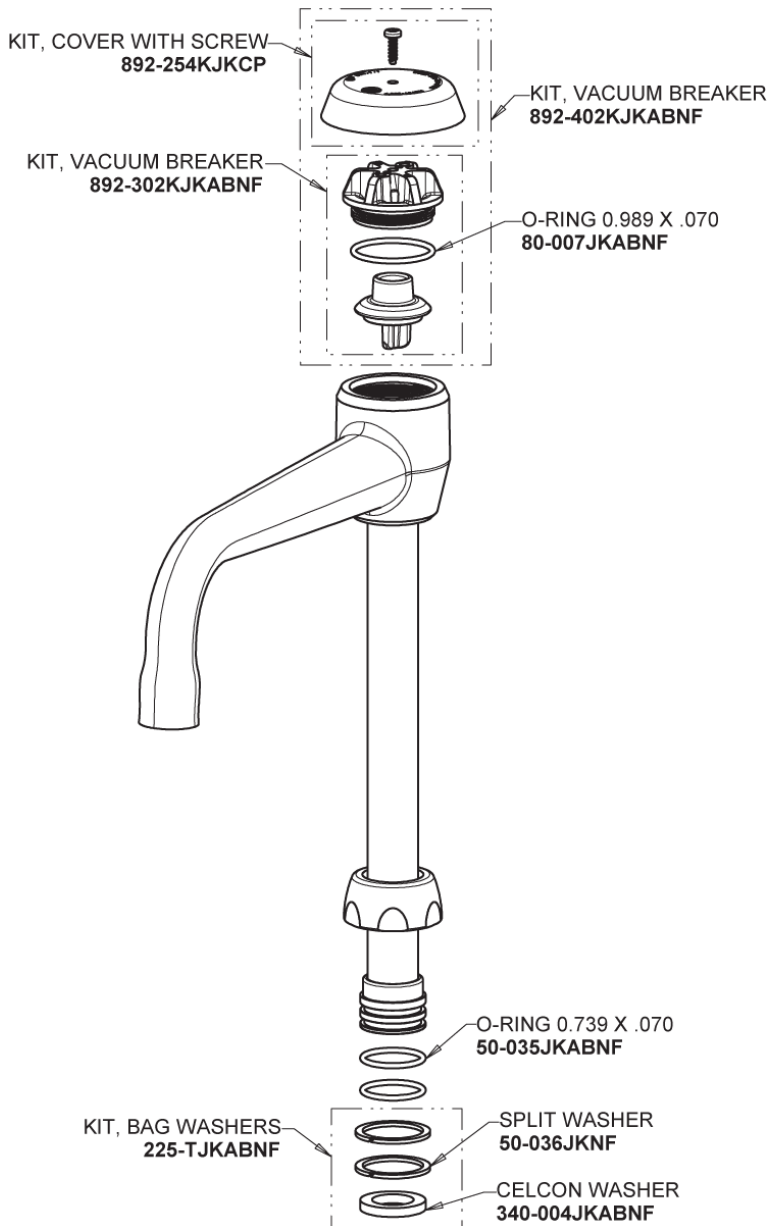

# Repair Parts

GN2BVBE3-2JKABCP

## 6" Vacuum Breaker Swing Spout GN2BVBJKABCP