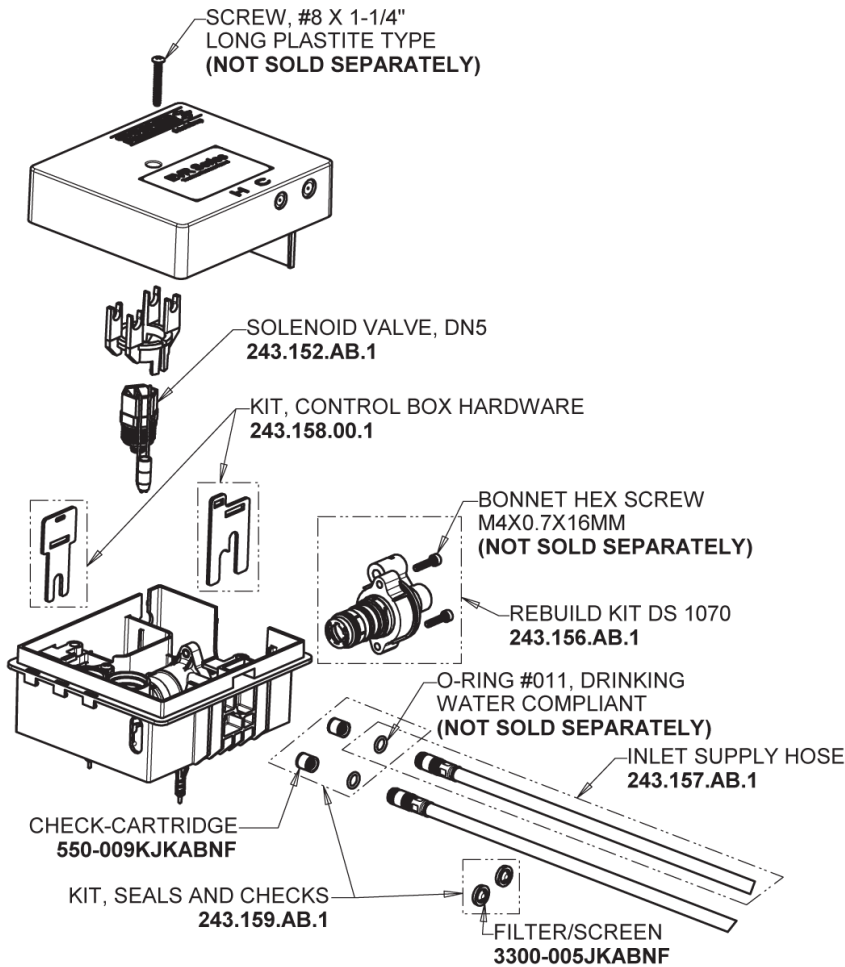

Repair Parts

EVR-A12D-43ABCP

Touchless faucet with plug-and-play installation

CHICAGO FAUCETS®

Geberit Group

EVR-43JKABNF EVR Control Box, AC (Less Transformer),
Thermostatic Mixer

Base Parts:

EVR Series Spout Assembly

0.35 GPM (1.3 L/min) Pressure Compensating
Econo-Floâ„ Non-aerating Spray Outlet
243.698.AB.1

For Technical Assistance:

Phone: 800-TEC-TRUE (832-8783)

Email: techsupport.us@chicagofaucets.com

2100 South Clearwater Drive