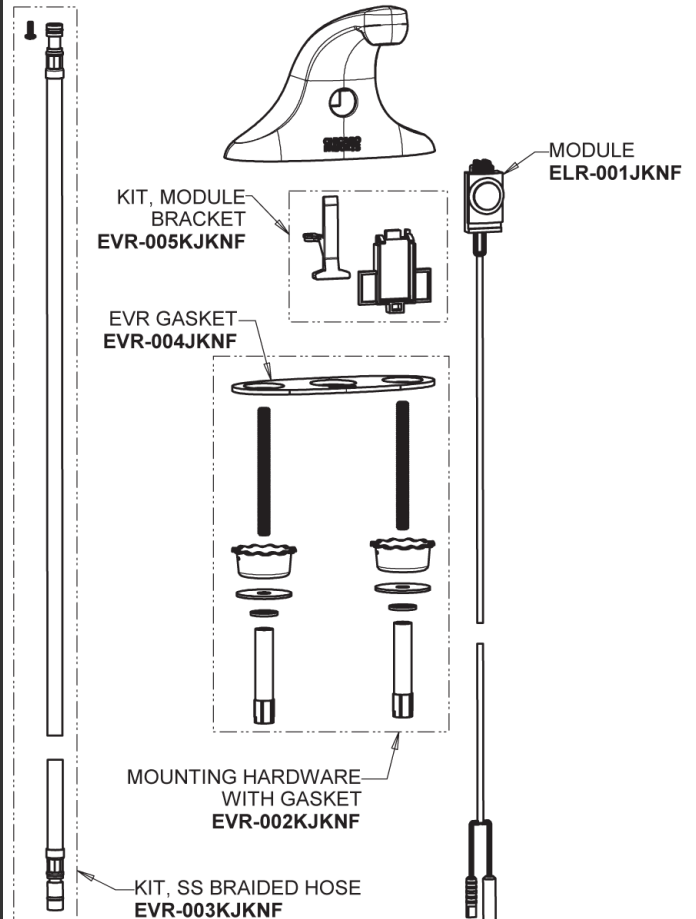

Repair Parts

EVR-A12D-43ABCP

Touchless faucet with plug-and-play installation

CHICAGO FAUCETS®

Geberit Group

EVR-43JKABNF EVR Control Box, AC (Less Transformer),
Thermostatic Mixer

Base Parts:

EVR Series Spout Assembly

0.35 GPM (1.3 L/min) Pressure Compensating
Econo-Floâ„ Non-aerating Spray Outlet
243.698.AB.1

For Technical Assistance:

Phone: 800-TEC-TRUE (832-8783)

Email: techsupport.us@chicagofaucets.com

2100 South Clearwater Drive