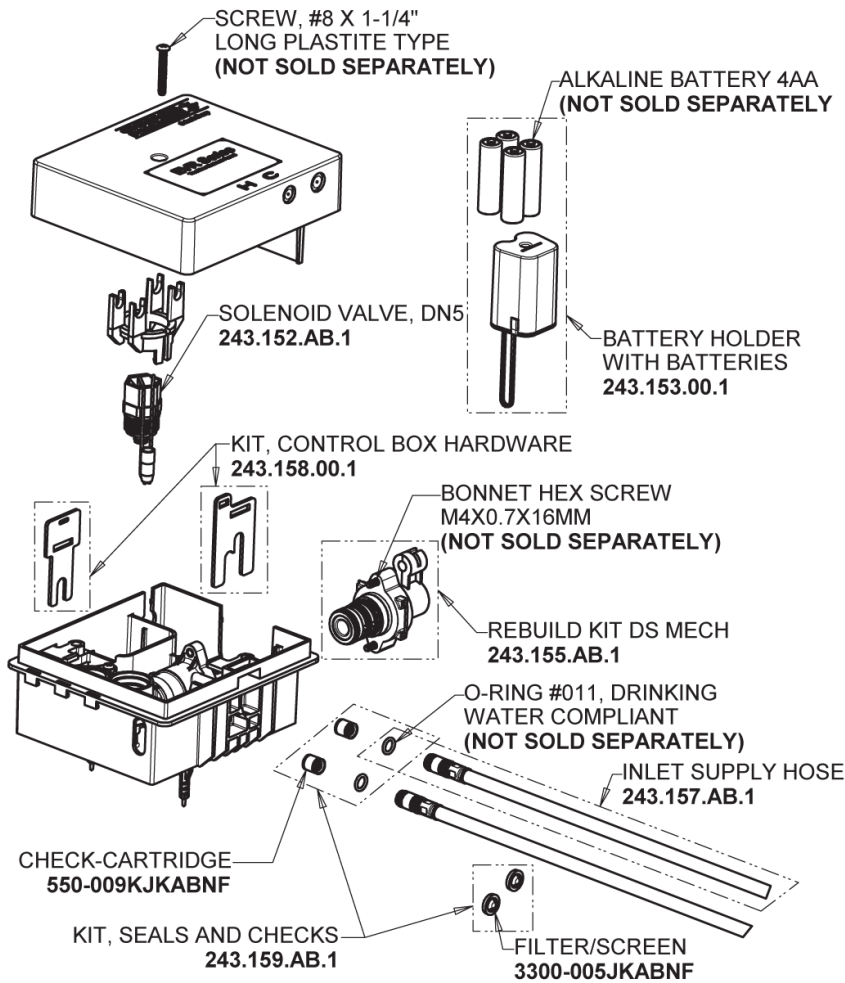

# Repair Parts

EVR-A12D-12ABCP

Touchless faucet with plug-and-play installation

## EVR-12KJKABNF EVR Control Box, Battery, Mechanical Mixer Base Parts:

## EVR Series Spout Assembly

0.35 GPM (1.3 L/min) Pressure Compensating Econo-Flo®, Non-aerating Spray Outlet  
243.698.AB.1