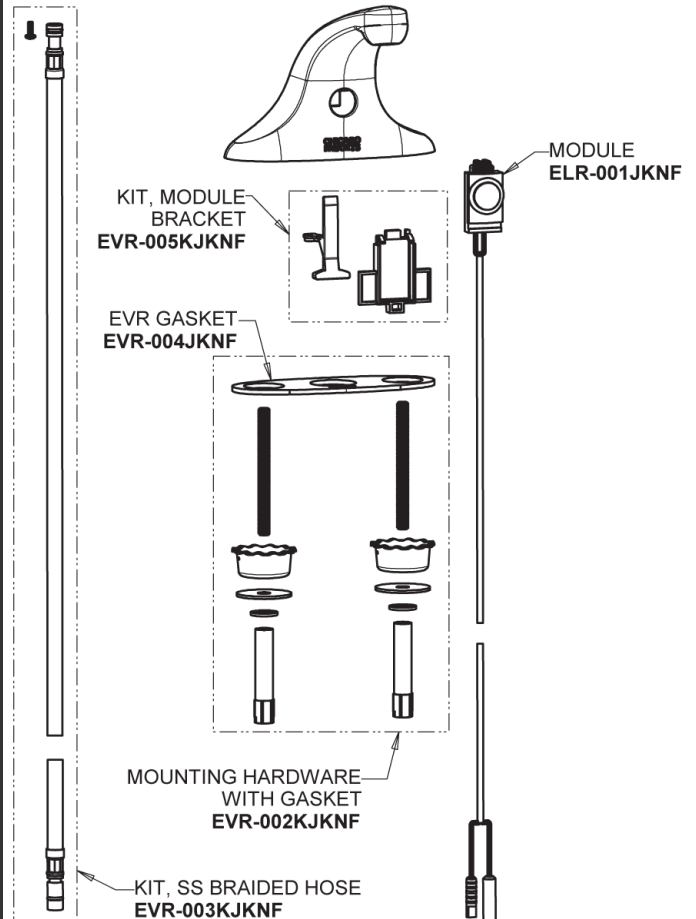

# Repair Parts

EVR-A12D-12ABCP

Touchless faucet with plug-and-play installation

## EVR-12KJKABNF EVR Control Box, Battery, Mechanical Mixer Base Parts:

## EVR Series Spout Assembly

0.35 GPM (1.3 L/min) Pressure Compensating Econo-Flo®, Non-aerating Spray Outlet  
243.698.AB.1