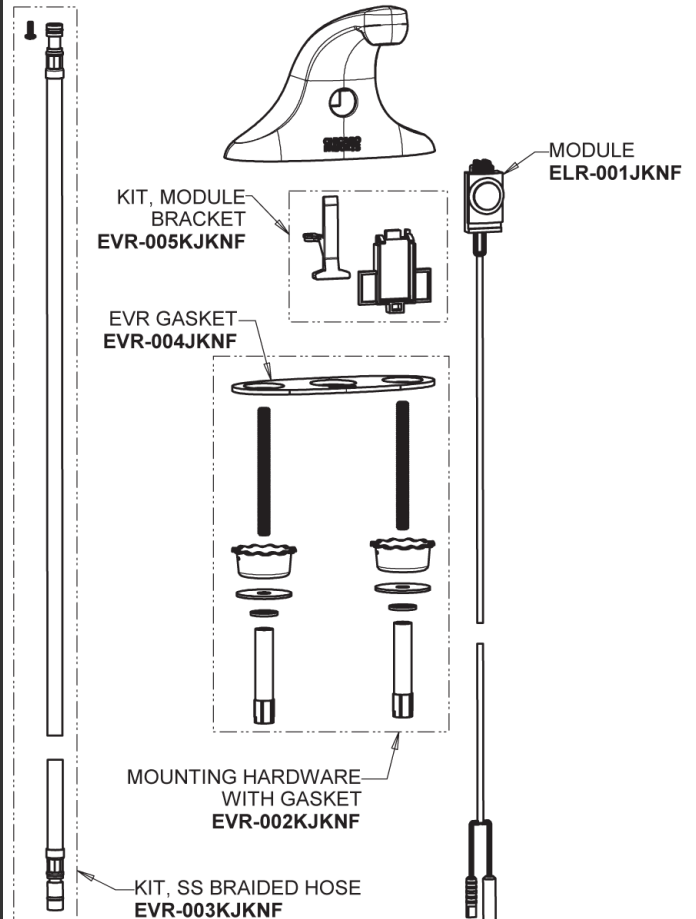

Repair Parts

EVR-A12A-43ABCP

Touchless faucet with plug-and-play installation

CHICAGO FAUCETS®

Geberit Group

EVR-43JKABNF EVR Control Box, AC (Less Transformer),
Thermostatic Mixer

Base Parts:

EVR Series Spout Assembly

0.5 GPM (1.9 L/min) Vandal Proof Pressure
Compensating Econo-Flo Non-Aerating Spray Outlet
243.145.AB.1

For Technical Assistance:

Phone: 800-TEC-TRUE (832-8783)

Email: techsupport.us@chicagofaucets.com

2100 South Clearwater Drive