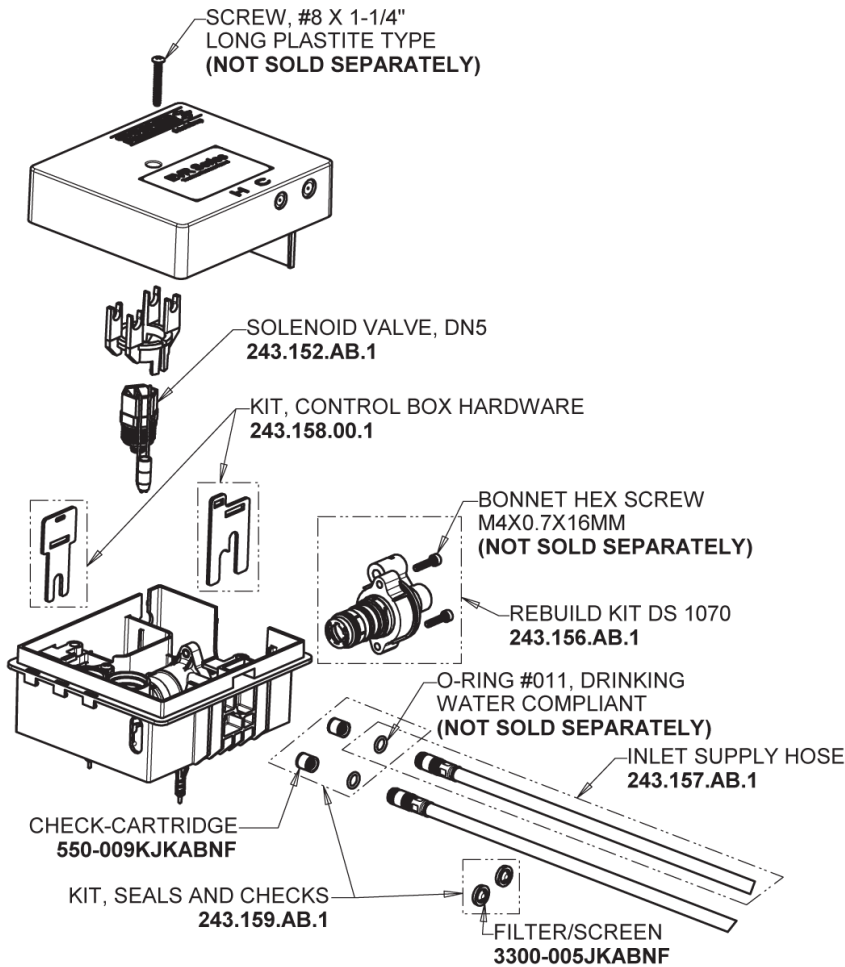

Repair Parts

EVR-A12A-43ABCP

Touchless faucet with plug-and-play installation

CHICAGO FAUCETS®

Geberit Group

EVR-43JKABNF EVR Control Box, AC (Less Transformer),
Thermostatic Mixer

Base Parts:

EVR Series Spout Assembly

0.5 GPM (1.9 L/min) Vandal Proof Pressure
Compensating Econo-Flo Non-Aerating Spray Outlet
243.145.AB.1

For Technical Assistance:

Phone: 800-TEC-TRUE (832-8783)

Email: techsupport.us@chicagofaucets.com

2100 South Clearwater Drive