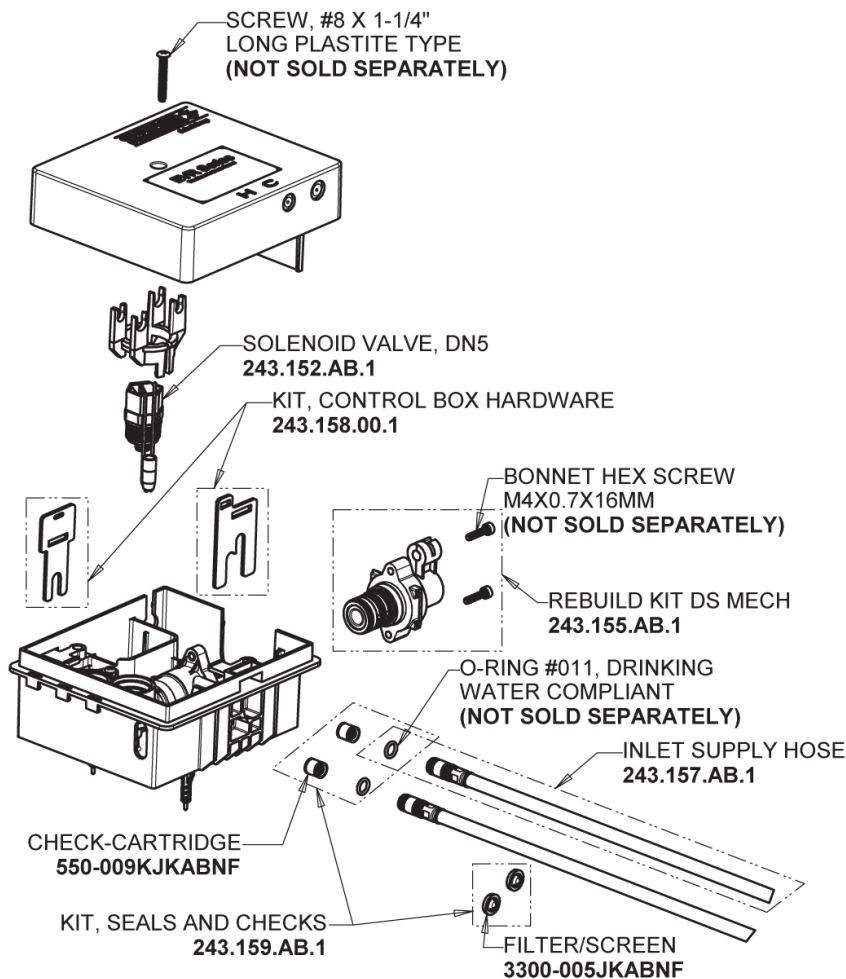

# Repair Parts

EVR-A12A-42ABCP

Touchless faucet with plug-and-play installation

# CHICAGO FAUCETS®

Geberit Group

**EVR-42KJKABNF** EVR Control Box, AC (Less Transformer),  
Mechanical Mixer

## Base Parts:

## EVR Series Spout Assembly

0.5 GPM (1.9 L/min) Vandal Proof Pressure  
Compensating Econo-Flo Non-Aerating Spray Outlet  
**243.145.AB.1**