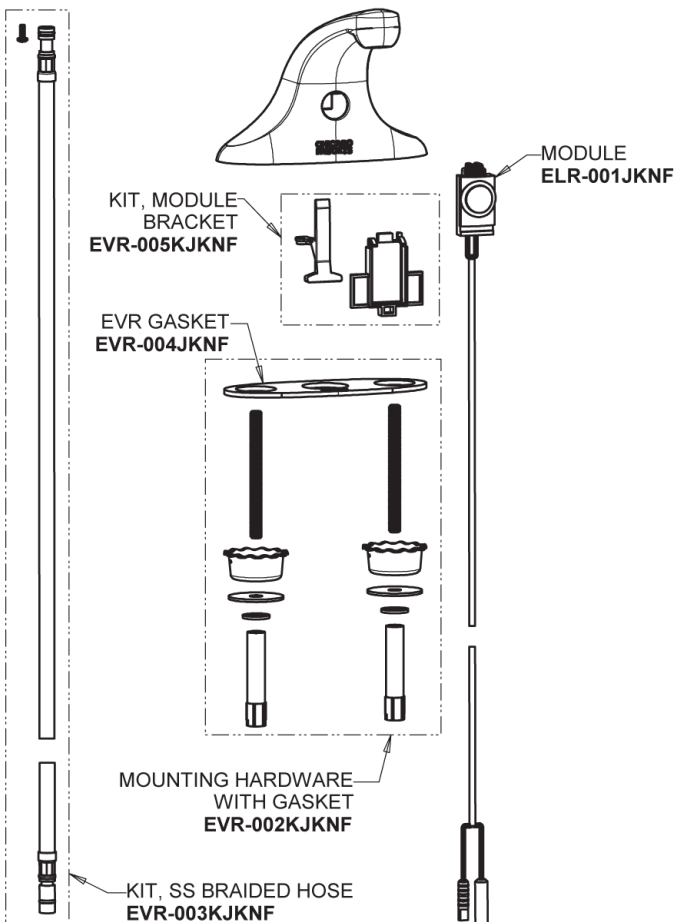

# Repair Parts

EVR-A12A-42ABCP

Touchless faucet with plug-and-play installation

# CHICAGO FAUCETS®

Geberit Group

**EVR-42KJKABNF** EVR Control Box, AC (Less Transformer),  
Mechanical Mixer

## Base Parts:

## EVR Series Spout Assembly

0.5 GPM (1.9 L/min) Vandal Proof Pressure  
Compensating Econo-Flo Non-Aerating Spray Outlet  
**243.145.AB.1**