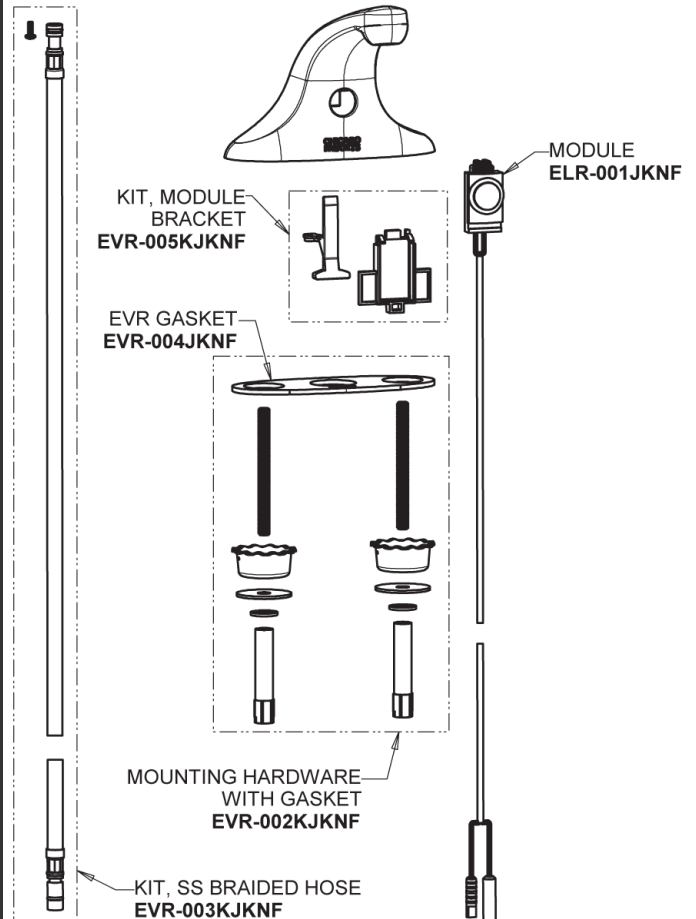

Repair Parts

EVR-A12A-12ABCP

Touchless faucet with plug-and-play installation

CHICAGO FAUCETS®

Geberit Group

EVR-12KJKABNF EVR Control Box, Battery, Mechanical Mixer Base Parts:

EVR Series Spout Assembly

0.5 GPM (1.9 L/min) Vandal Proof Pressure
Compensating Econo-Flo Non-Aerating Spray Outlet
243.145.AB.1