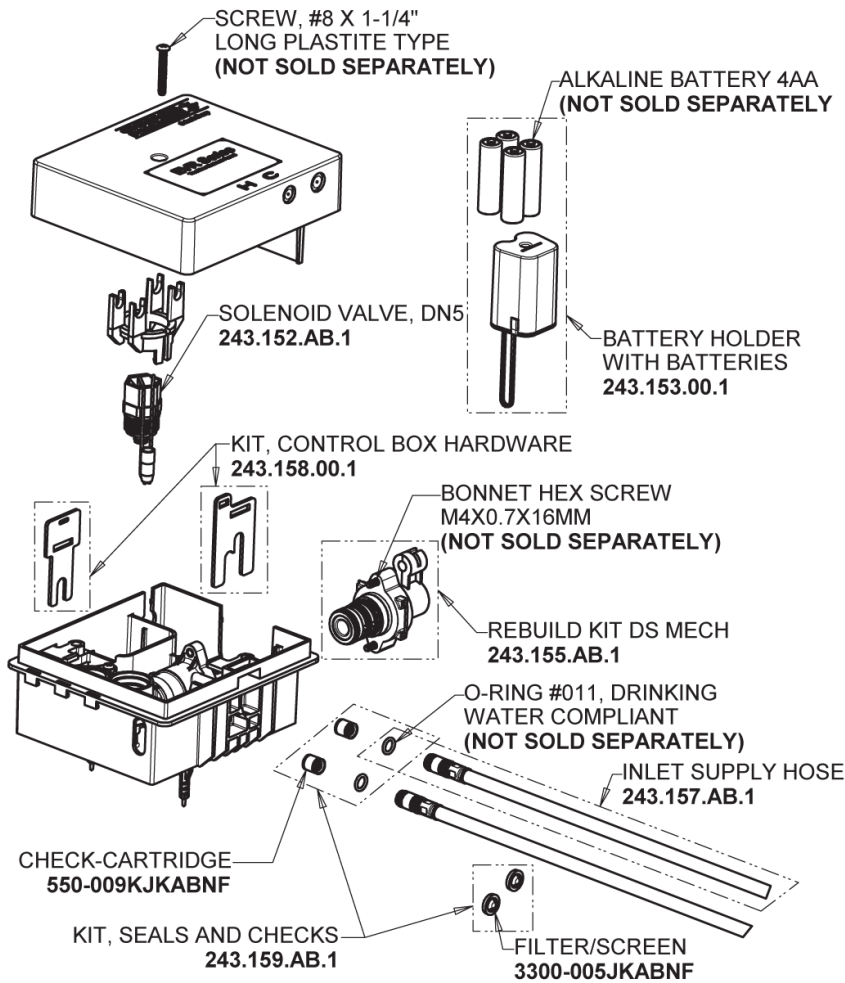

Repair Parts

EVR-A12A-12ABCP

Touchless faucet with plug-and-play installation

CHICAGO FAUCETS®

Geberit Group

EVR-12KJKABNF EVR Control Box, Battery, Mechanical Mixer Base Parts:

EVR Series Spout Assembly

0.5 GPM (1.9 L/min) Vandal Proof Pressure
Compensating Econo-Flo Non-Aerating Spray Outlet
243.145.AB.1