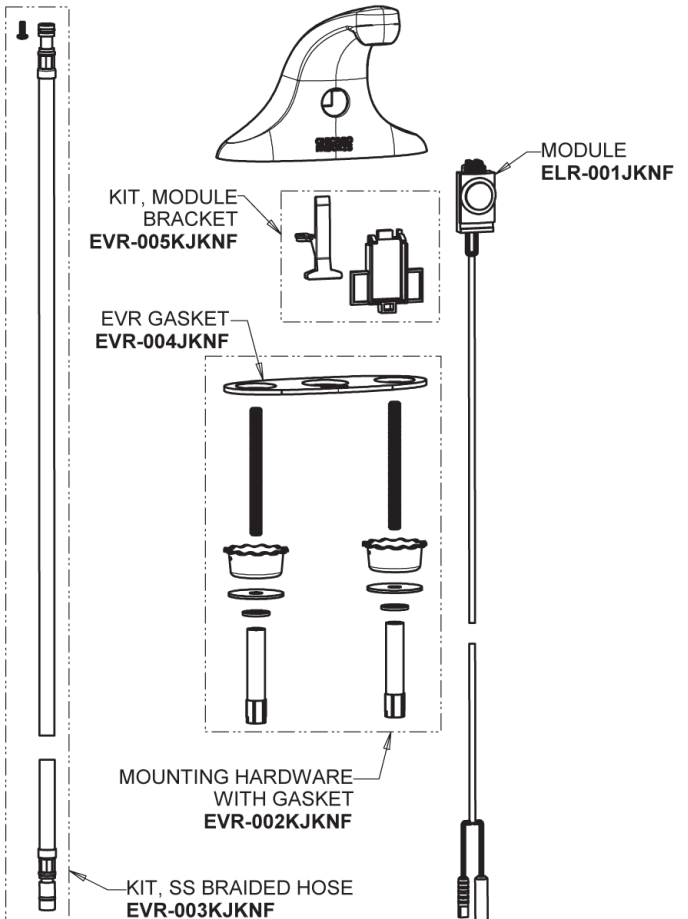

Repair Parts

EVR-A12A-11ABCP

Touchless faucet with plug-and-play installation

CHICAGO FAUCETS®

Geberit Group

EVR-11KJKABNF EVR Control Box, Battery, Single-Supply Base Parts:

EVR Series Spout Assembly

0.5 GPM (1.9 L/min) Vandal Proof Pressure Compensating Econo-Flo Non-Aerating Spray Outlet 243.145.AB.1