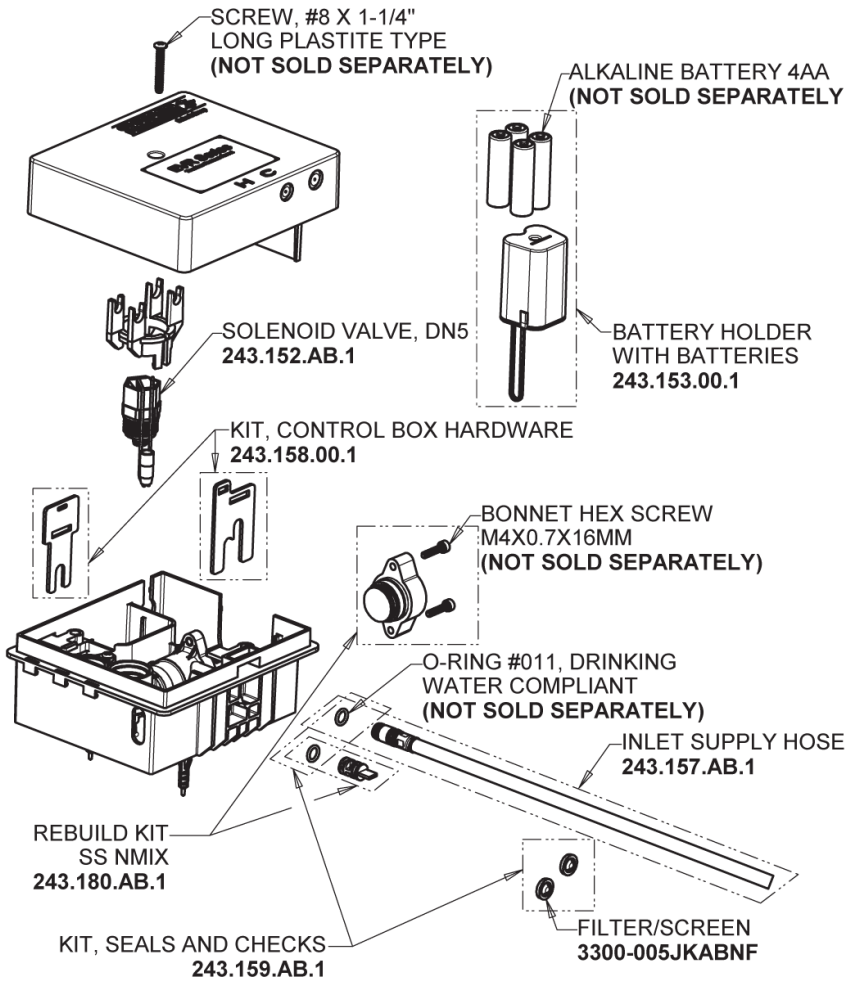

Repair Parts

EVR-A12A-11ABCP

Touchless faucet with plug-and-play installation

CHICAGO FAUCETS®

Geberit Group

EVR-11KJKABNF EVR Control Box, Battery, Single-Supply Base Parts:

EVR Series Spout Assembly

0.5 GPM (1.9 L/min) Vandal Proof Pressure Compensating Econo-Flo Non-Aerating Spray Outlet 243.145.AB.1