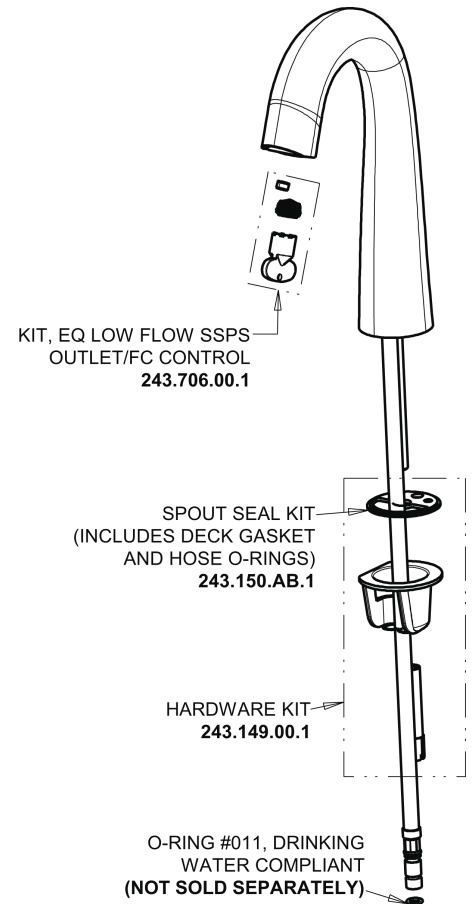

Repair Parts

EQ-C11C-21ABCP

Touch-free faucet with plug-and-play installation

CHICAGO FAUCETS®

Geberit Group

EQ-C-21KJKABNF EQ Control Box, SSPS, Single-Supply Base Parts:

Polished Chrome EQ High Arc Spout, 0.35 GPM EQ-C11C-KJKABCP