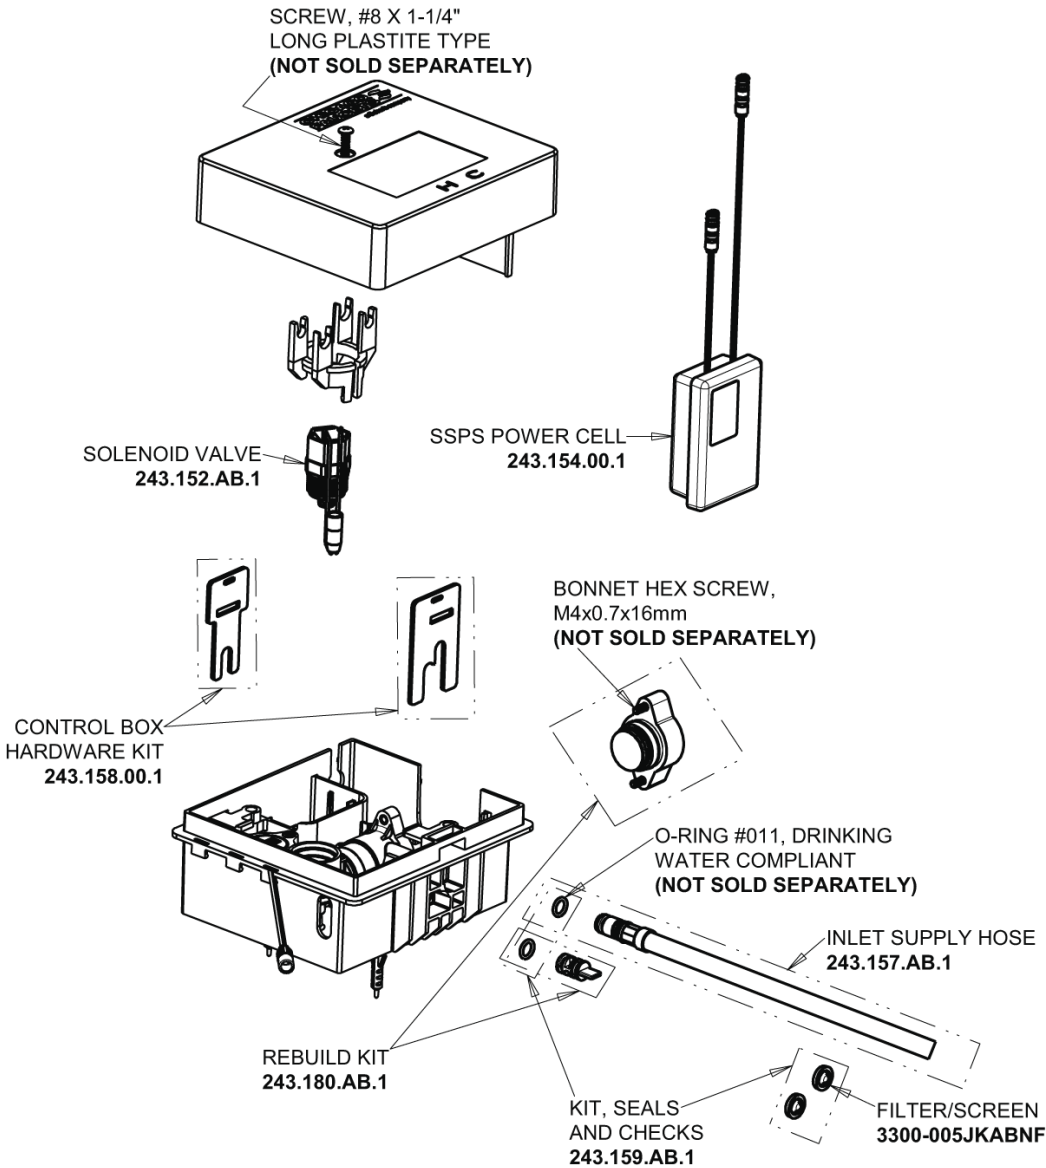

Repair Parts

EQ-C11C-21ABCP

Touch-free faucet with plug-and-play installation

CHICAGO FAUCETS®

Geberit Group

EQ-C-21KJKABNF EQ Control Box, SSPS, Single-Supply Base Parts:

Polished Chrome EQ High Arc Spout, 0.35 GPM EQ-C11C-KJKABCP