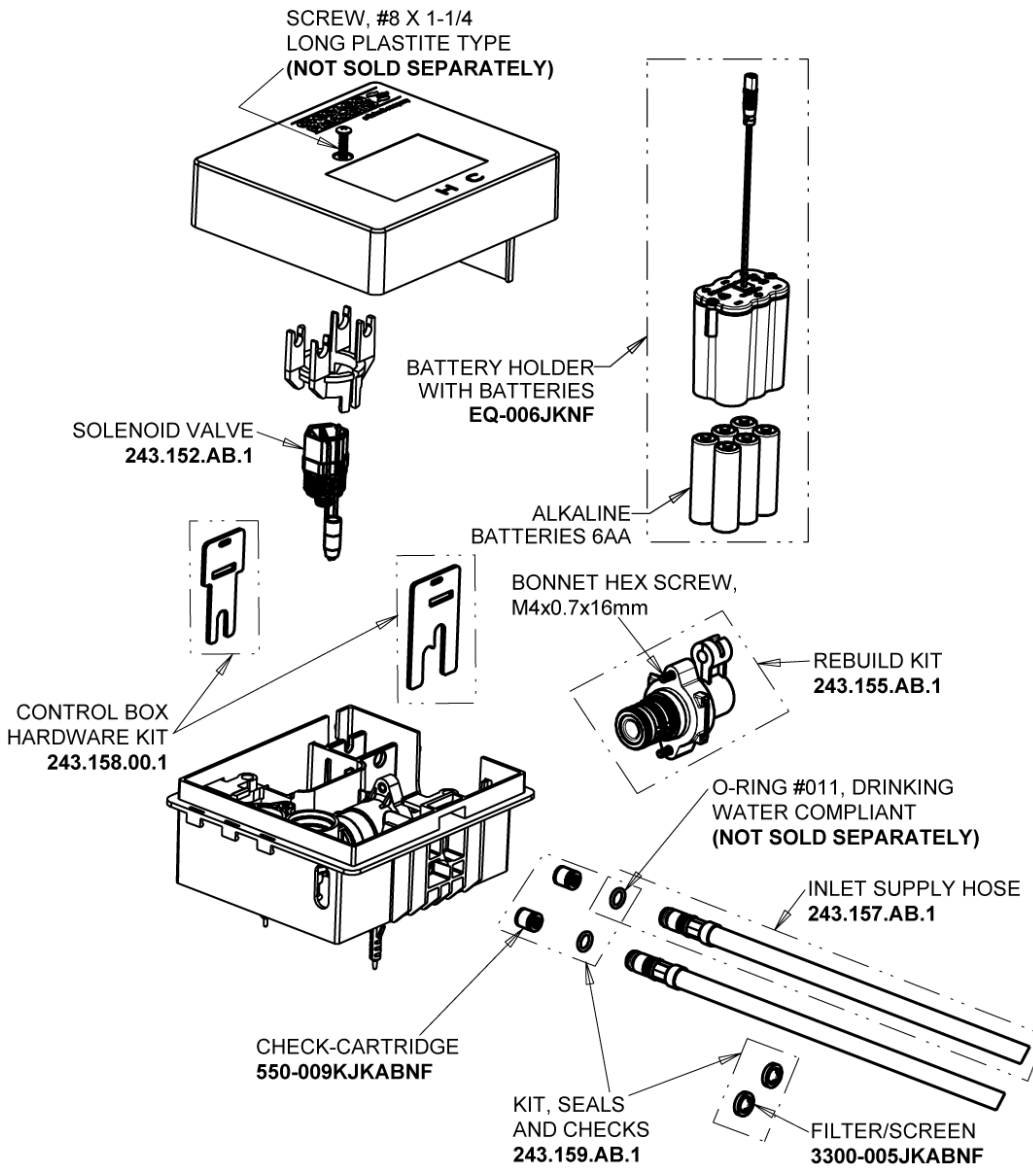

Repair Parts

EQ-C11A-12ABCP

Touch-free faucet with plug-and-play installation

CHICAGO FAUCETS®

Geberit Group

EQ-12KJKABNF EQ Control Box, Battery, Mechanical Mixer Base Parts:

Polished Chrome EQ High Arc Spout, 0.5 GPM EQ-C11A-KJKABCP