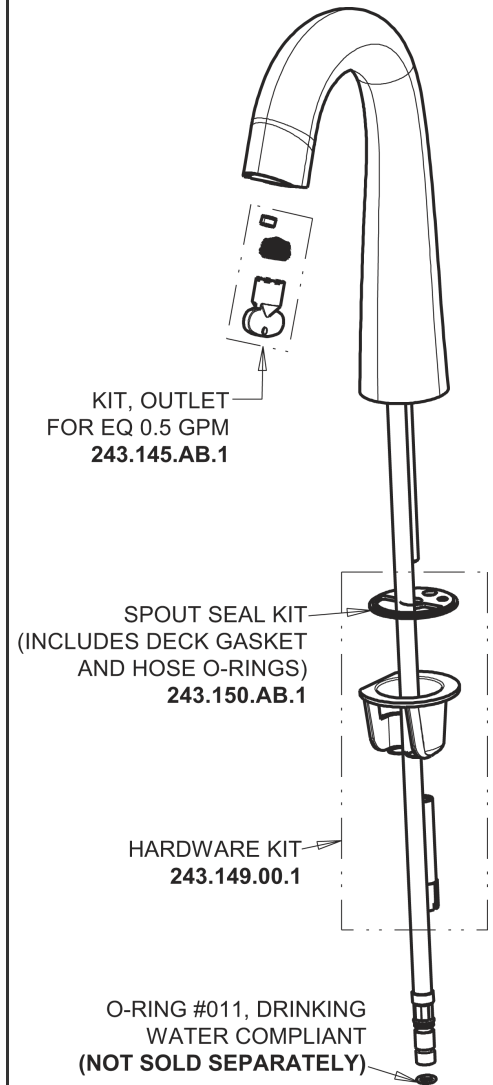

Repair Parts

EQ-C11A-12ABCP

Touch-free faucet with plug-and-play installation

CHICAGO FAUCETS®

Geberit Group

EQ-12KJKABNF EQ Control Box, Battery, Mechanical Mixer Base Parts:

Polished Chrome EQ High Arc Spout, 0.5 GPM EQ-C11A-KJKABCP