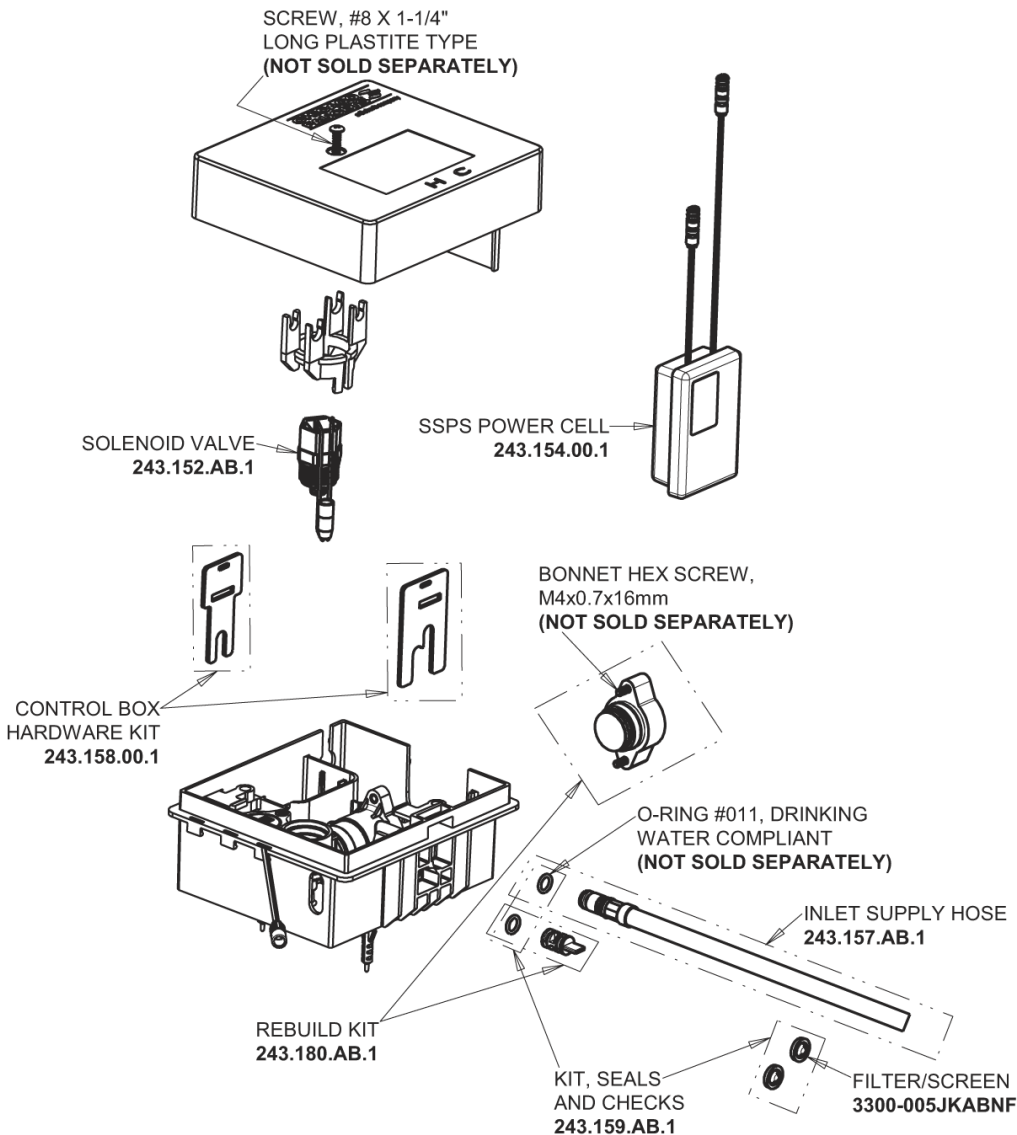

Repair Parts

EQ-A12B-21ABCP

Touch-free faucet with plug-and-play installation

CHICAGO FAUCETS®

Geberit Group

EQ-21KJKABNF EQ Control Box, SSPS, Single-Supply Base Parts:

Polished Chrome EQ Curved Spout, 1.0 GPM EQ-A11B-KJKABCP

4" Cover Plate, Polished Chrome, for EQ Curved/High Arc Spouts EQ-A12-KJKCP

For Technical Assistance:

Phone: 800-TEC-TRUE (832-8783)

Email: techsupport.us@chicagofaucets.com

2100 South Clearwater Drive

Des Plaines, IL 60018