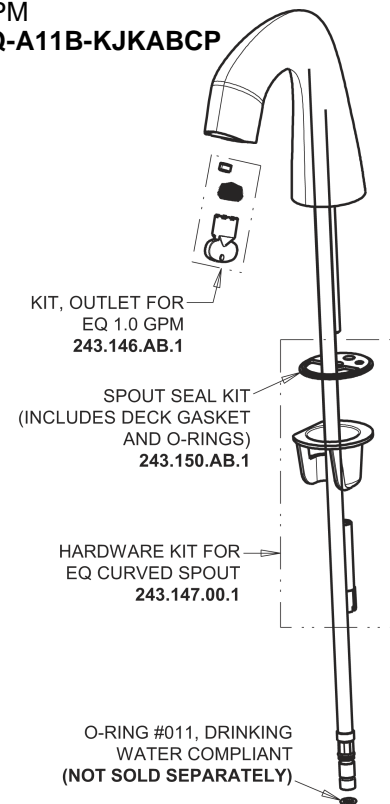

Repair Parts

EQ-A12B-21ABCP

Touch-free faucet with plug-and-play installation

CHICAGO FAUCETS®

Geberit Group

EQ-21KJKABNF EQ Control Box, SSPS, Single-Supply Base Parts:

Polished Chrome EQ Curved Spout, 1.0 GPM EQ-A11B-KJKABCP

4" Cover Plate, Polished Chrome, for EQ Curved/High Arc Spouts EQ-A12-KJKCP

For Technical Assistance:

Phone: 800-TEC-TRUE (832-8783)

Email: techsupport.us@chicagofaucets.com

2100 South Clearwater Drive

Des Plaines, IL 60018