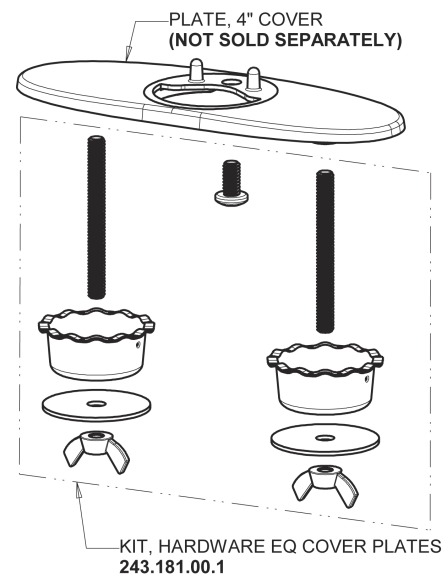

Repair Parts

EQ-A12B-21ABCP

Touch-free faucet with plug-and-play installation

CHICAGO FAUCETS®

Geberit Group

EQ-21KJKABNF EQ Control Box, SSPS, Single-Supply Base Parts:

Polished Chrome EQ Curved Spout, 1.0 GPM EQ-A11B-KJKABCP

4" Cover Plate, Polished Chrome, for EQ Curved/High Arc Spouts EQ-A12-KJKCP

For Technical Assistance:

Phone: 800-TEC-TRUE (832-8783)

Email: techsupport.us@chicagofaucets.com

2100 South Clearwater Drive

Des Plaines, IL 60018