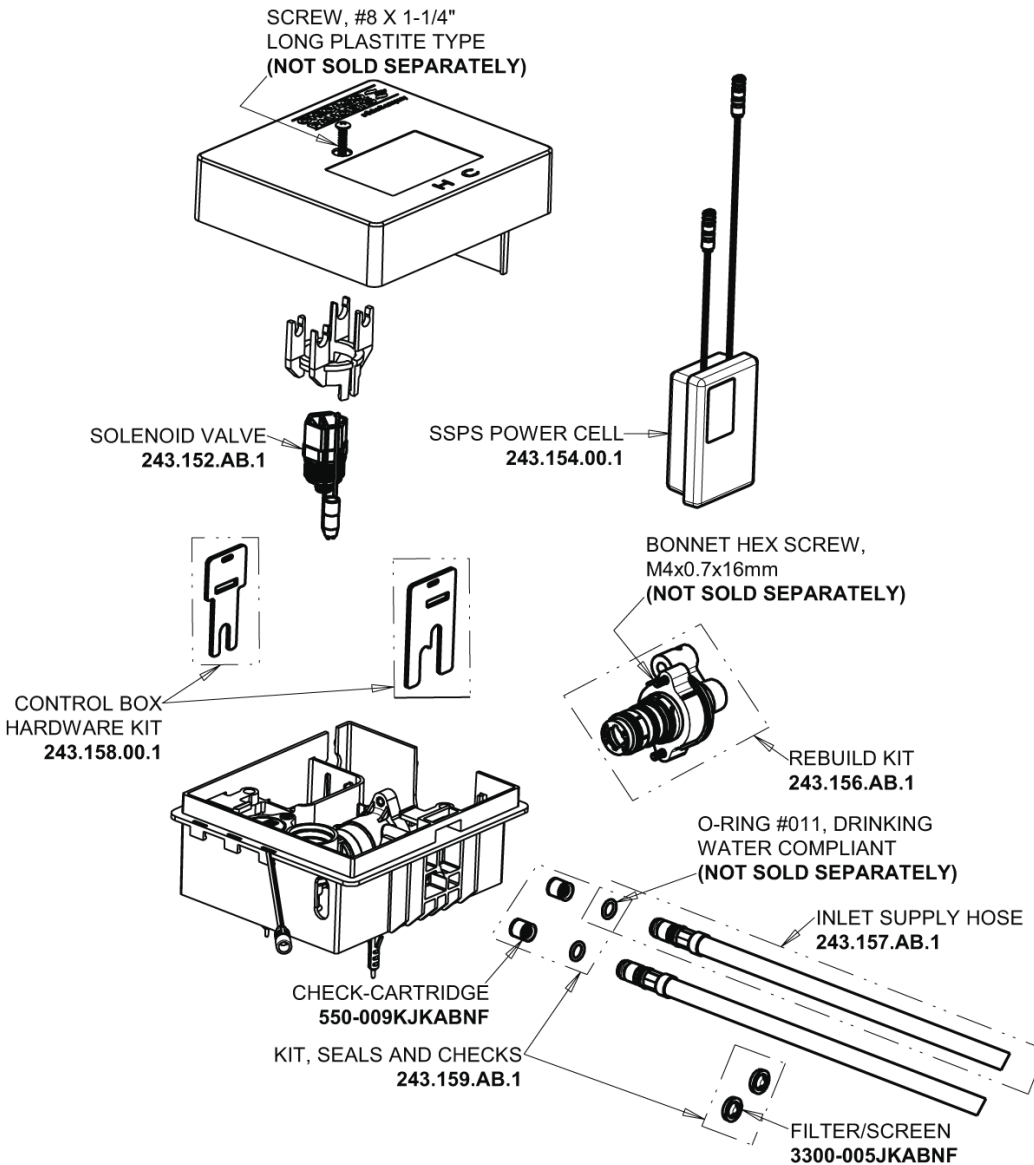

Repair Parts

EQ-A11C-23ABCP

Touch-free faucet with plug-and-play installation

CHICAGO FAUCETS®

Geberit Group

EQ-C-23KJKABNF EQ Control Box, SSPS, Thermostatic Mixer Base Parts:

Polished Chrome EQ Curved Spout, 0.35 GPM EQ-A11C-KJKABCP