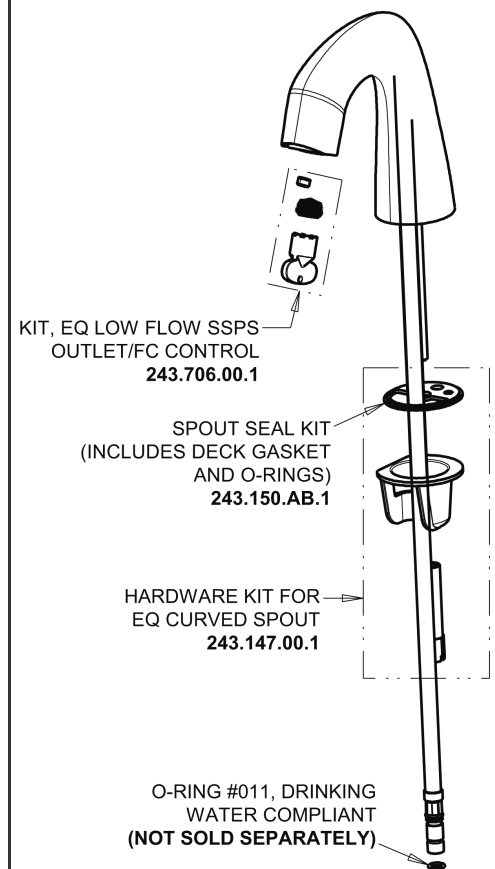

Repair Parts

EQ-A11C-23ABCP

Touch-free faucet with plug-and-play installation

CHICAGO FAUCETS®

Geberit Group

EQ-C-23KJKABNF EQ Control Box, SSPS, Thermostatic Mixer Base Parts:

Polished Chrome EQ Curved Spout, 0.35 GPM EQ-A11C-KJKABCP