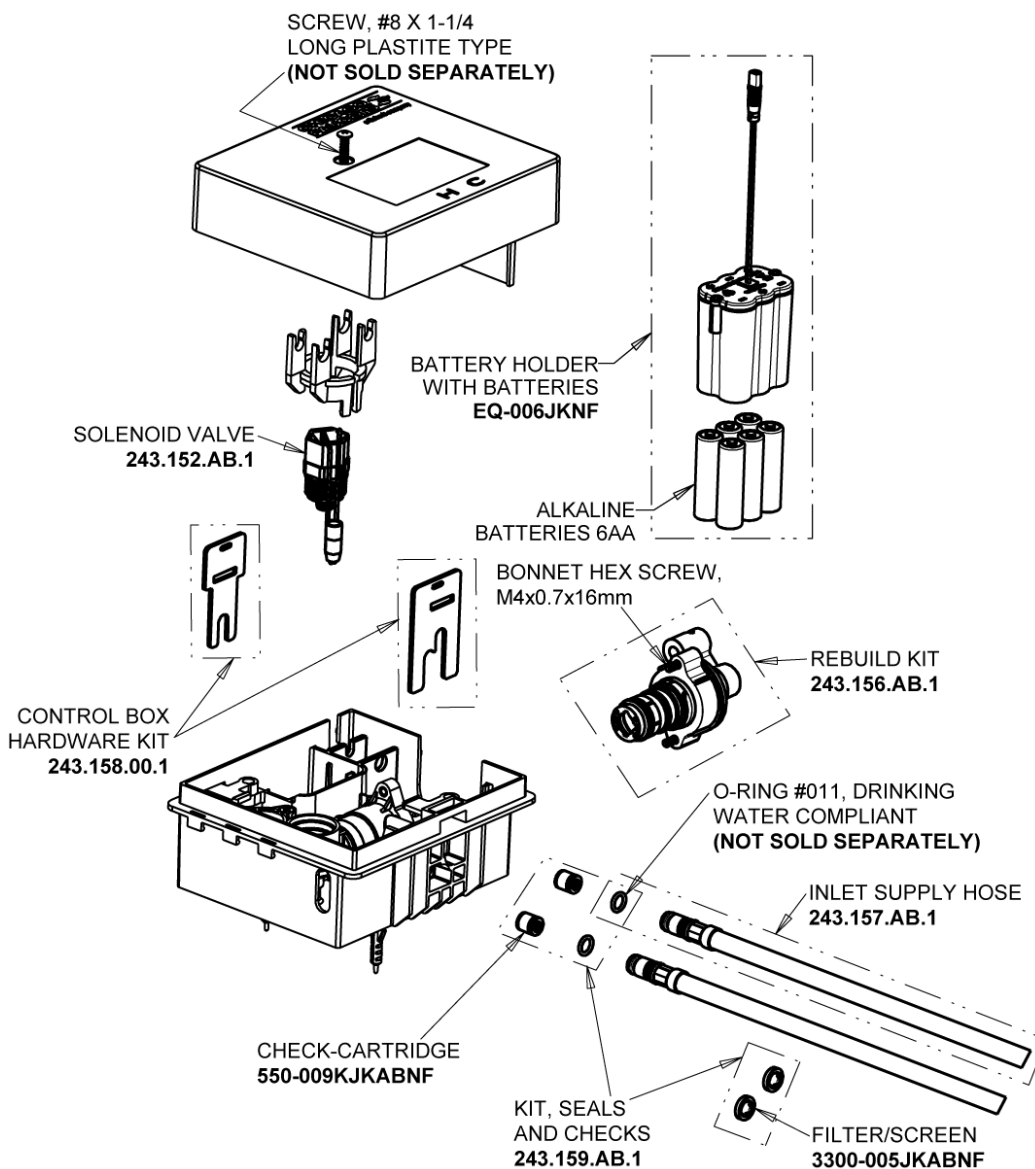

Repair Parts

EQ-A11C-13ABCP

Touch-free faucet with plug-and-play installation

CHICAGO FAUCETS®

Geberit Group

EQ-13JKABNF EQ Control Box, Battery, Thermostatic Mixer Base Parts:

Polished Chrome EQ Curved Spout, 0.35 GPM EQ-A11C-KJKABCP