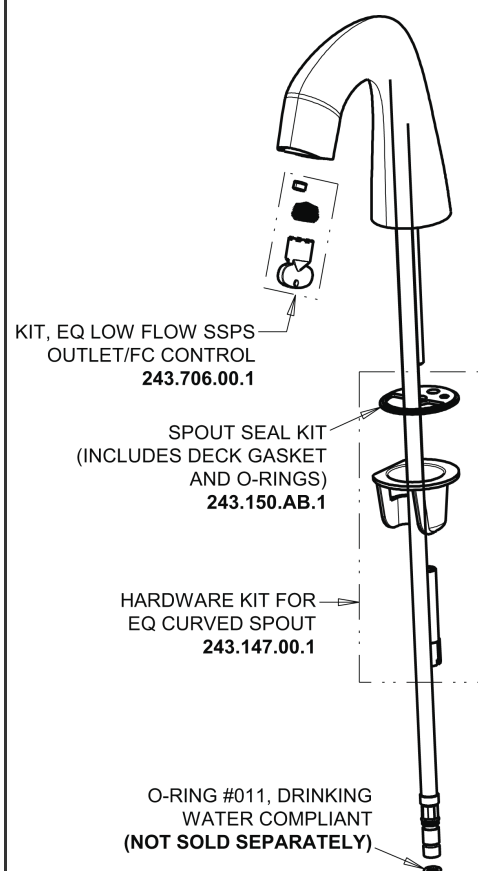

Repair Parts

EQ-A11C-13ABCP

Touch-free faucet with plug-and-play installation

CHICAGO FAUCETS®

Geberit Group

EQ-13JKABNF EQ Control Box, Battery, Thermostatic Mixer Base Parts:

Polished Chrome EQ Curved Spout, 0.35 GPM EQ-A11C-KJKABCP