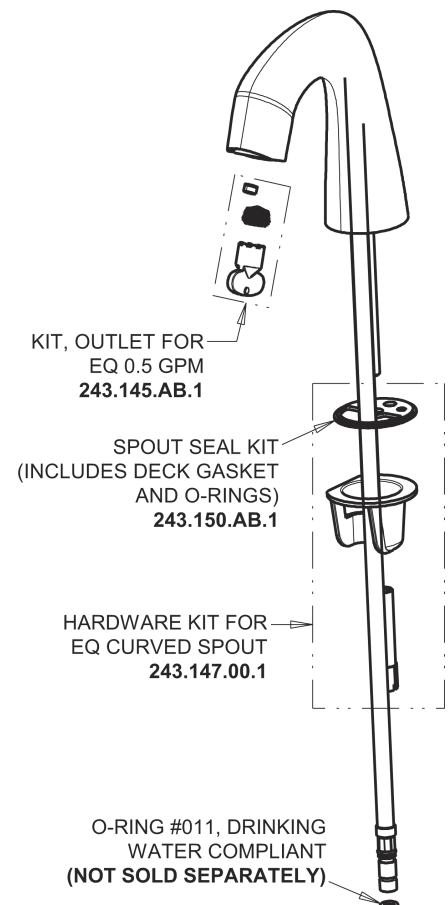

Repair Parts

EQ-A11A-62ABCP

Touch-free faucet with plug-and-play installation

CHICAGO FAUCETS®

Geberit Group

EQ-62KJKABNF EQ Control Box, Long Life Battery, Mechanical Mixer Base Parts:

Polished Chrome EQ Curved Spout, 0.5 GPM EQ-A11A-KJKABCP