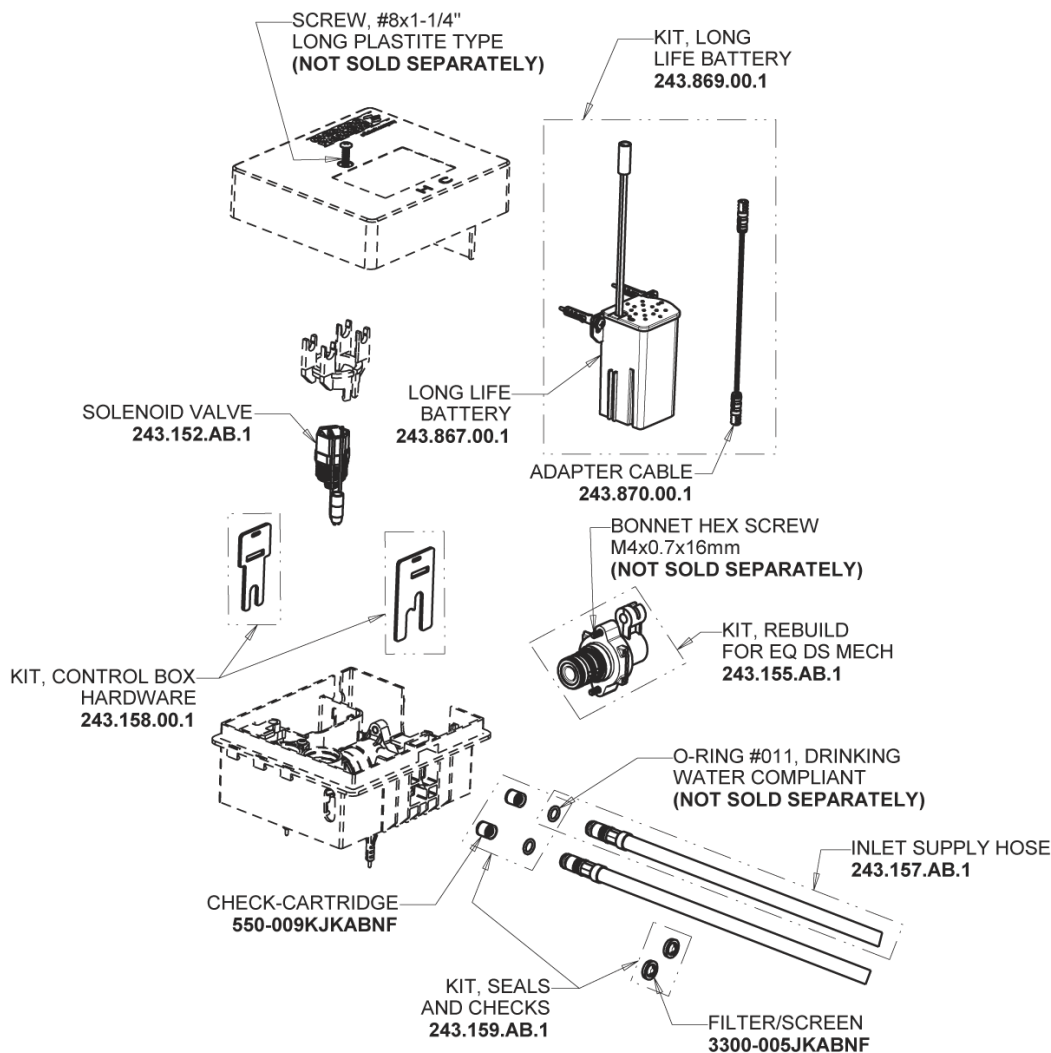

Repair Parts

EQ-A11A-62ABCP

Touch-free faucet with plug-and-play installation

CHICAGO FAUCETS®

Geberit Group

EQ-62KJKABNF EQ Control Box, Long Life Battery, Mechanical Mixer Base Parts:

Polished Chrome EQ Curved Spout, 0.5 GPM EQ-A11A-KJKABCP