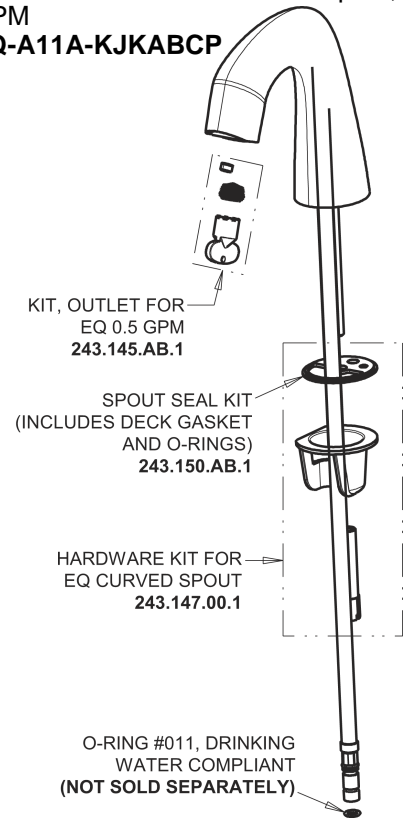

Repair Parts

EQ-A11A-33ABCPT

Touch-free faucet with Bluetooth communication

CHICAGO FAUCETS®

Geberit Group

EQ-33JKABNFT EQ Control Box, AC Plug-in, Thermostatic Mixer Base Parts:

Polished Chrome EQ Curved Spout, 0.5 GPM EQ-A11A-KJKABCP