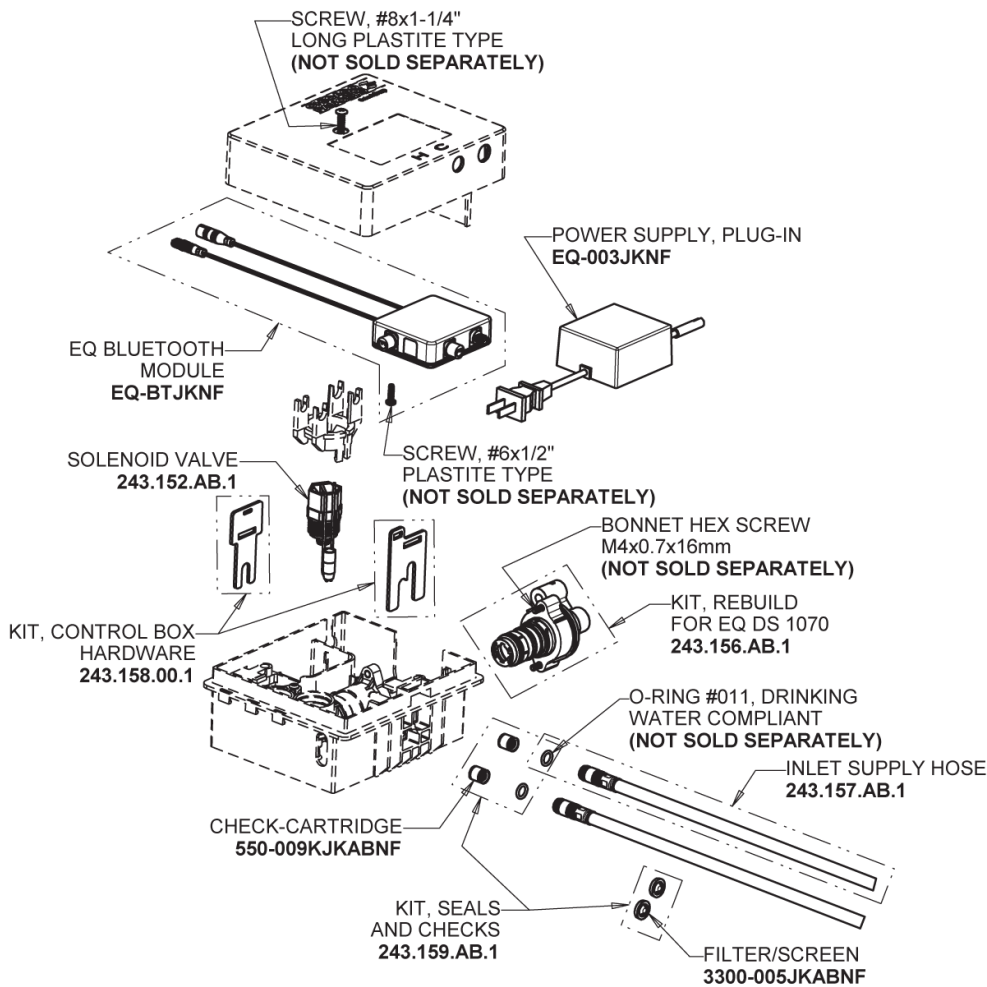

Repair Parts

EQ-A11A-33ABCPT

Touch-free faucet with Bluetooth communication

CHICAGO FAUCETS®

Geberit Group

EQ-33JKABNFT EQ Control Box, AC Plug-in, Thermostatic Mixer Base Parts:

Polished Chrome EQ Curved Spout, 0.5 GPM EQ-A11A-KJKABCP

EQ Brownout Protector (Accessory Only) EQ-012JKNF

For Technical Assistance:

Phone: 800-TEC-TRUE (832-8783)

Email: techsupport.us@chicagofaucets.com

2100 South Clearwater Drive

Des Plaines, IL 60018

Phone: 847-803-5000