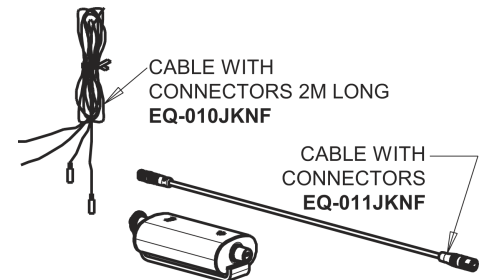

For Technical Assistance:

Phone: 800-TEC-TRUE (832-8783)

Email: techsupport.us@chicagofaucets.com

2100 South Clearwater Drive

Des Plaines, IL 60018

Phone: 847-803-5000

chicagofaucets.com