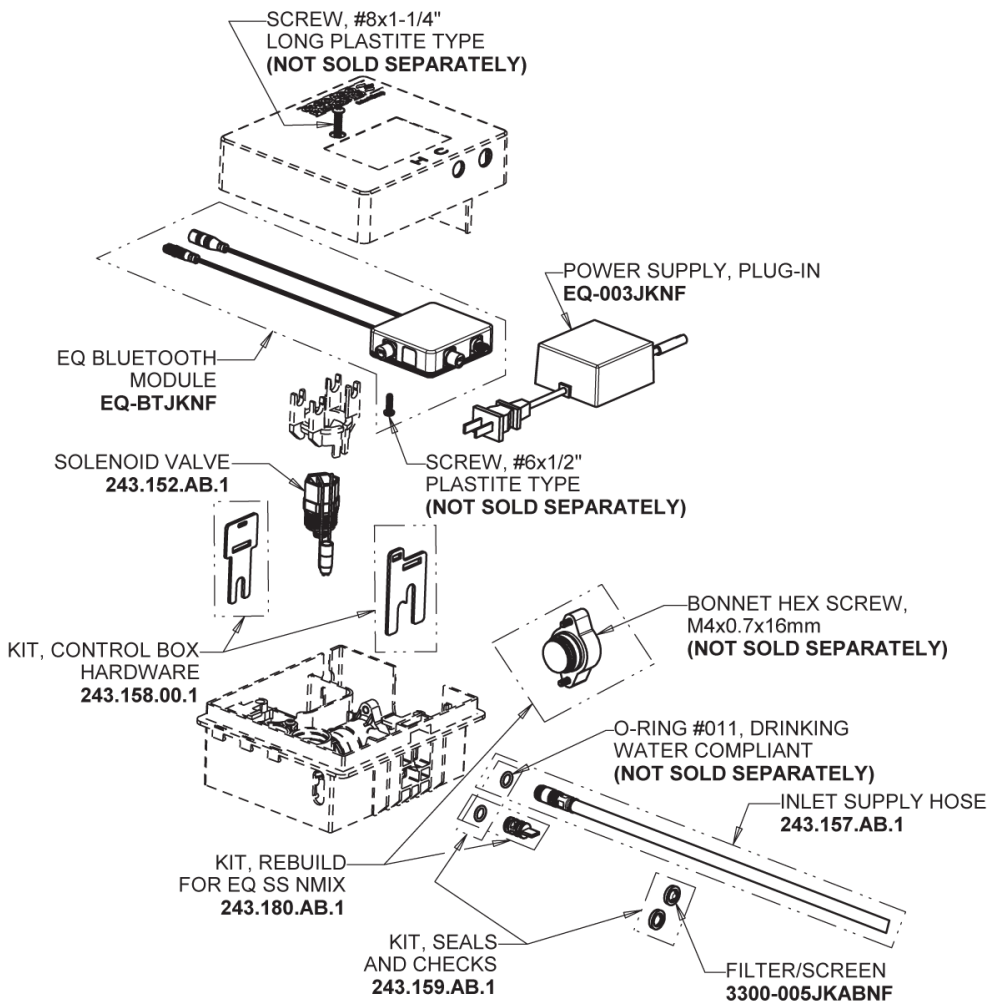

# Repair Parts

EQ-A11A-32ABCPT

Touch-free faucet with Bluetooth communication

## EQ-31KJKABNFT EQ Control Box, AC Plug-in, Single-Supply Base Parts:

## Polished Chrome EQ Curved Spout, 0.5 GPM EQ-A11A-KJKABCP