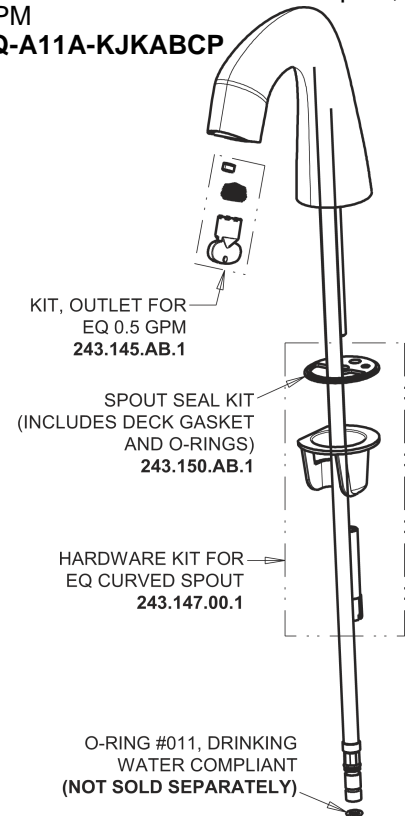

# Repair Parts

EQ-A11A-32ABCPT

Touch-free faucet with Bluetooth communication

## EQ-31KJKABNFT EQ Control Box, AC Plug-in, Single-Supply Base Parts:

## Polished Chrome EQ Curved Spout, 0.5 GPM EQ-A11A-KJKABCP